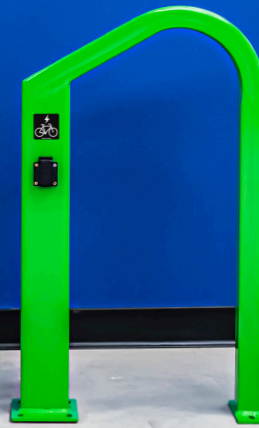

eHitch™ Charging Rack

Dero's line of e-bike charging racks provides a welcome amenity for the increasing number of electric bike owners who want a secure place to charge up their batteries while parked. Each rack can lock and charge two e-bikes and make a great addition to any indoor bike room.

Patent pending

eHitch™ Charging Rack

Part of our line of e-bike charging racks

eHitch

eBeam

eDowntown

eSwerve

MOUNT OPTIONS

Surface

Tamper-resistant fasteners available for an additional cost

FINISH OPTIONS

Powder Coat

White	Black	Light Gray RAL 7042	Deep Red RAL 3003	Yellow RAL 1023
CNH Bright Yellow	Orange RAL 2004	Beige RAL 1001	Iron Gray RAL 7011	Hunter Green RAL 6005
Light Green RAL 6018	Green RAL 6016	Sepia Brown RAL 8014	Blue RAL 5005	Sky Blue RAL 5015
Dark Purple	Flat Black	Wine Red RAL 3005	Bronze	Silver RAL 9007