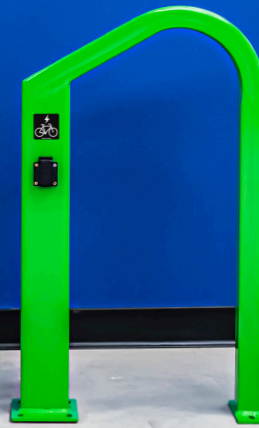

eDowntown™ Charging Rack

Dero's line of e-bike charging racks provides a welcome amenity for the increasing number of electric bike owners who want a secure place to charge up their batteries while parked. Each rack can lock and charge two e-bikes and make a great addition to any indoor bike room.

Patent pending

eDowntown™ Charging Rack

Part of our line of e-bike charging racks

eHitch

eBeam

eDowntown

eSwerve

MOUNT OPTIONS

Surface

Tamper-resistant fasteners available for an additional cost

FINISH OPTIONS

Powder Coat

- | | | | | |
|-------------------------|--------------------|-------------------------|-----------------------|--------------------------|
| White | Black | Light Gray
RAL 7042 | Deep Red
RAL 3003 | Yellow
RAL 1023 |
| CNH Bright
Yellow | Orange
RAL 2004 | Beige
RAL 1001 | Iron Gray
RAL 7011 | Hunter Green
RAL 6005 |
| Light Green
RAL 6018 | Green
RAL 6016 | Sepia Brown
RAL 8014 | Blue
RAL 5005 | Sky Blue
RAL 5015 |
| Dark Purple | Flat Black | Wine Red
RAL 3005 | Bronze | Silver
RAL 9007 |