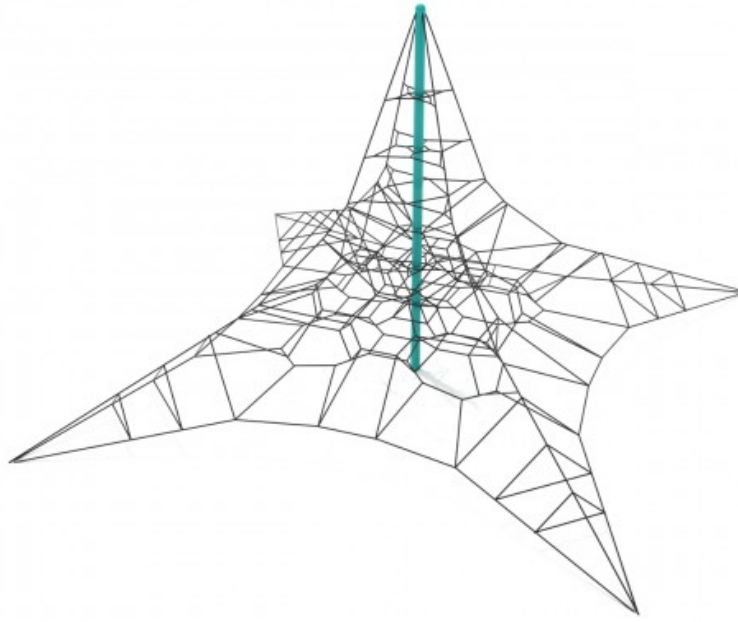

# Interstellar Incline

Meets National Standards for: ✓ ASTM F1487-17 ✓ CPSC Guidelines #325

## Product Description

The Interstellar Incline is a 3D Net Climber that is out of this world. This tangle of nylon and steel is a climbing paradise for school-aged children. A powder-coat painted steel beam acts as a balancing point that stabilizes the nylon wrapped steel; keeping parents' minds at ease while children experiment on the climber. The climber itself is large enough to handle flocks of children. Scale is shown with an average height man next to the final image. This provides kids with an organic way to build social skills along with strengthening multiple muscle groups. The center post is painted in a rust-resisting powder coat paint that can be colored in almost any shade; making it ideal for most climates and outdoor elements. The ropes themselves only come in black. The Interstellar Incline is a fun way for children to make friends, break a sweat and reach for the stars. Kids can experience a universe of wonders while never leaving the atmosphere.

## Product Specifications

**Age Range:** 5-12 years

**Child Capacity:** 50-55

**Fall Height:** 48"

**Product Type:** Rope Net

**Safety Zone:** 30' 3" x 30' 3"