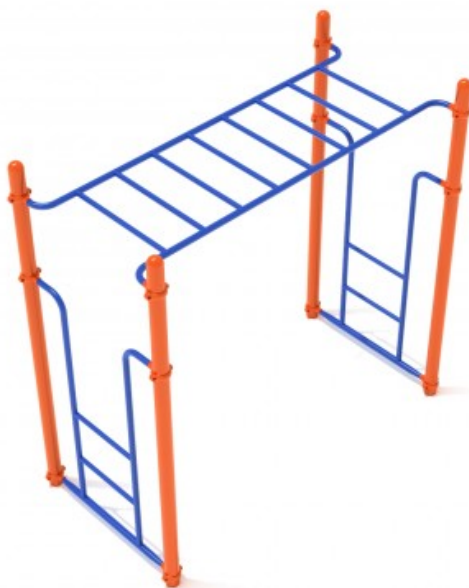

Straight Rung Horizontal Ladder

Meets National Standards for: ✓ ASTM F1487-17 ✓ CPSC Guidelines #325

Product Description

The Straight Rung Horizontal Ladder is a straightforward overhead climbing structure with a classic design. History has just about proven that kids will always love playing on old fashioned monkey bars, and no playground can truly be called complete without them. This model features eight overhead rungs which are spaced close together, to make it easy for children to reach the next bar, especially if they have shorter arms. Those with longer arms will be able to skip rungs if they decide to do so. Since the overall length of the climber is relatively short, children will not be tired out by it and will likely be ready to try it again and again. Small two-step ladders at each end of the climber makes it easy for children of all sizes to access it, despite the overhead ladder being high enough off the ground to prevent users' feet from dragging.

Product Specifications

Age Range: 5-12 years

Child Capacity: 5-10

Fall Height: 96"

Post Diameter: 3.5-inch

Product Type: Climbing

Safety Zone: 19' 8" x 16' 2"