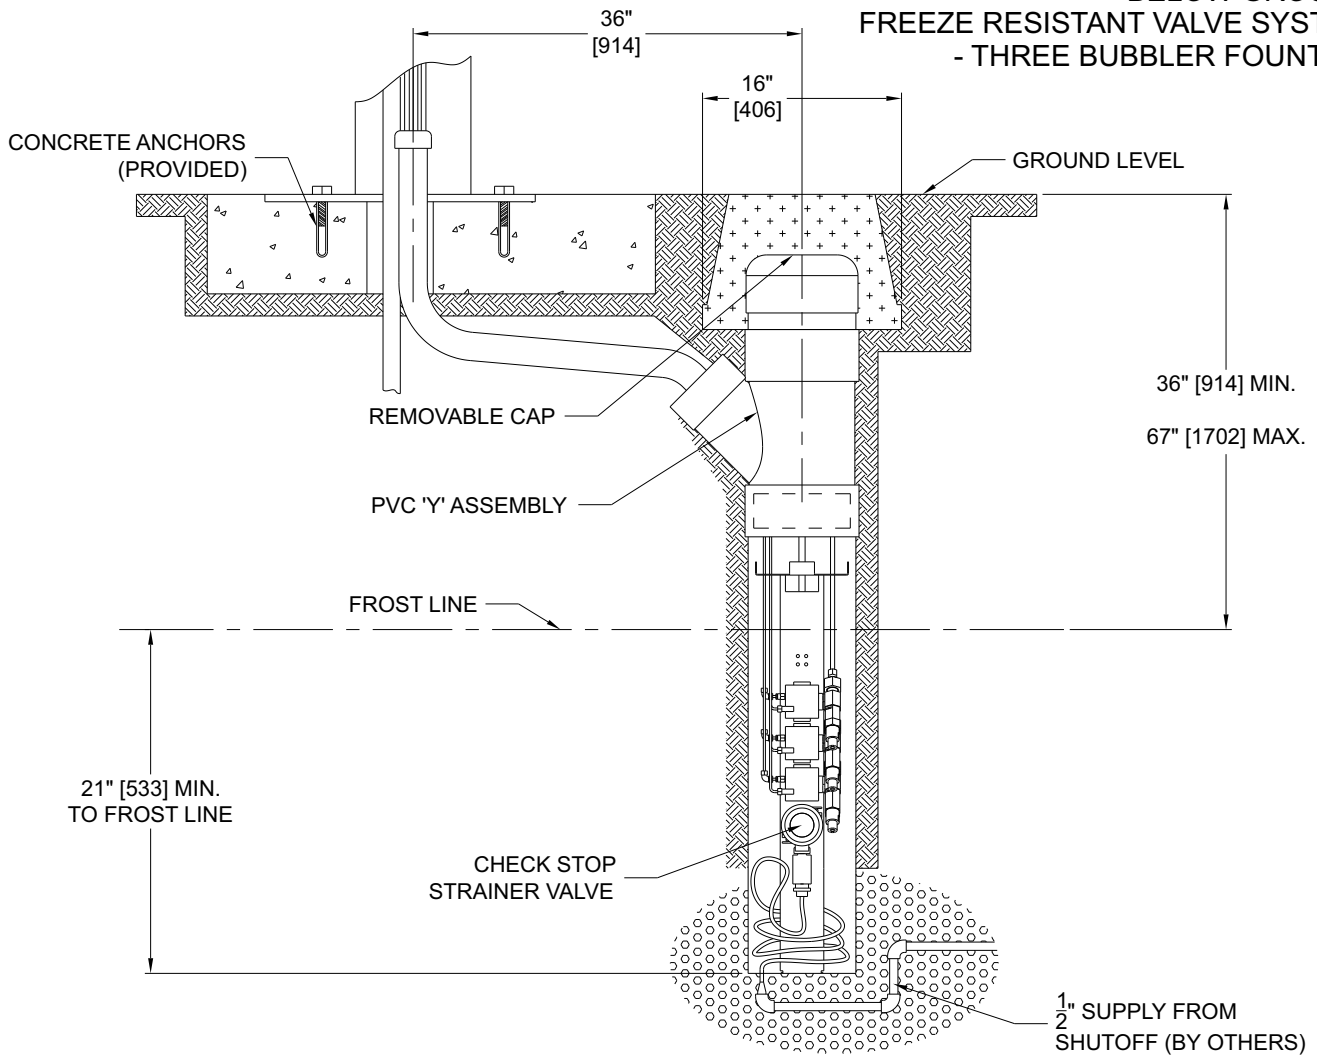

OPTION -FRU3

BELOW GROUND
FREEZE RESISTANT VALVE SYSTEM
- THREE BUBBLER FOUNTAIN

GENERAL NOTES:

1. ALL DIMENSIONS ARE IN INCHES [MM].