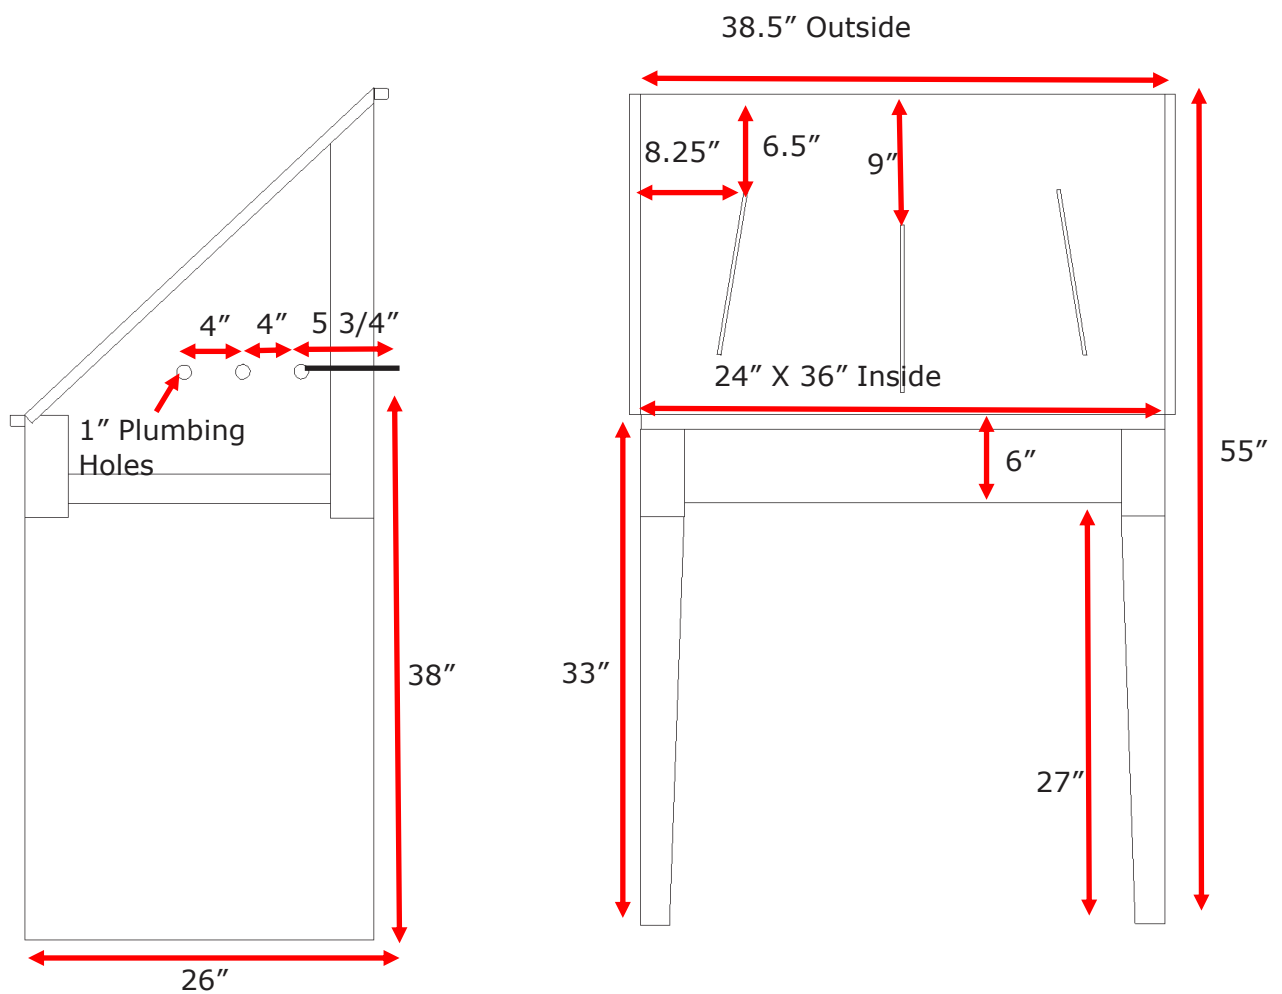

# 36" Standard Mini Bathing Tub

Available as Left, Right or center drain. 3.5" drain hole, located 7" on center from the left or right.

Faucet Holes are pre-punched as a 1" hole 3 holes 4" on center as pictured