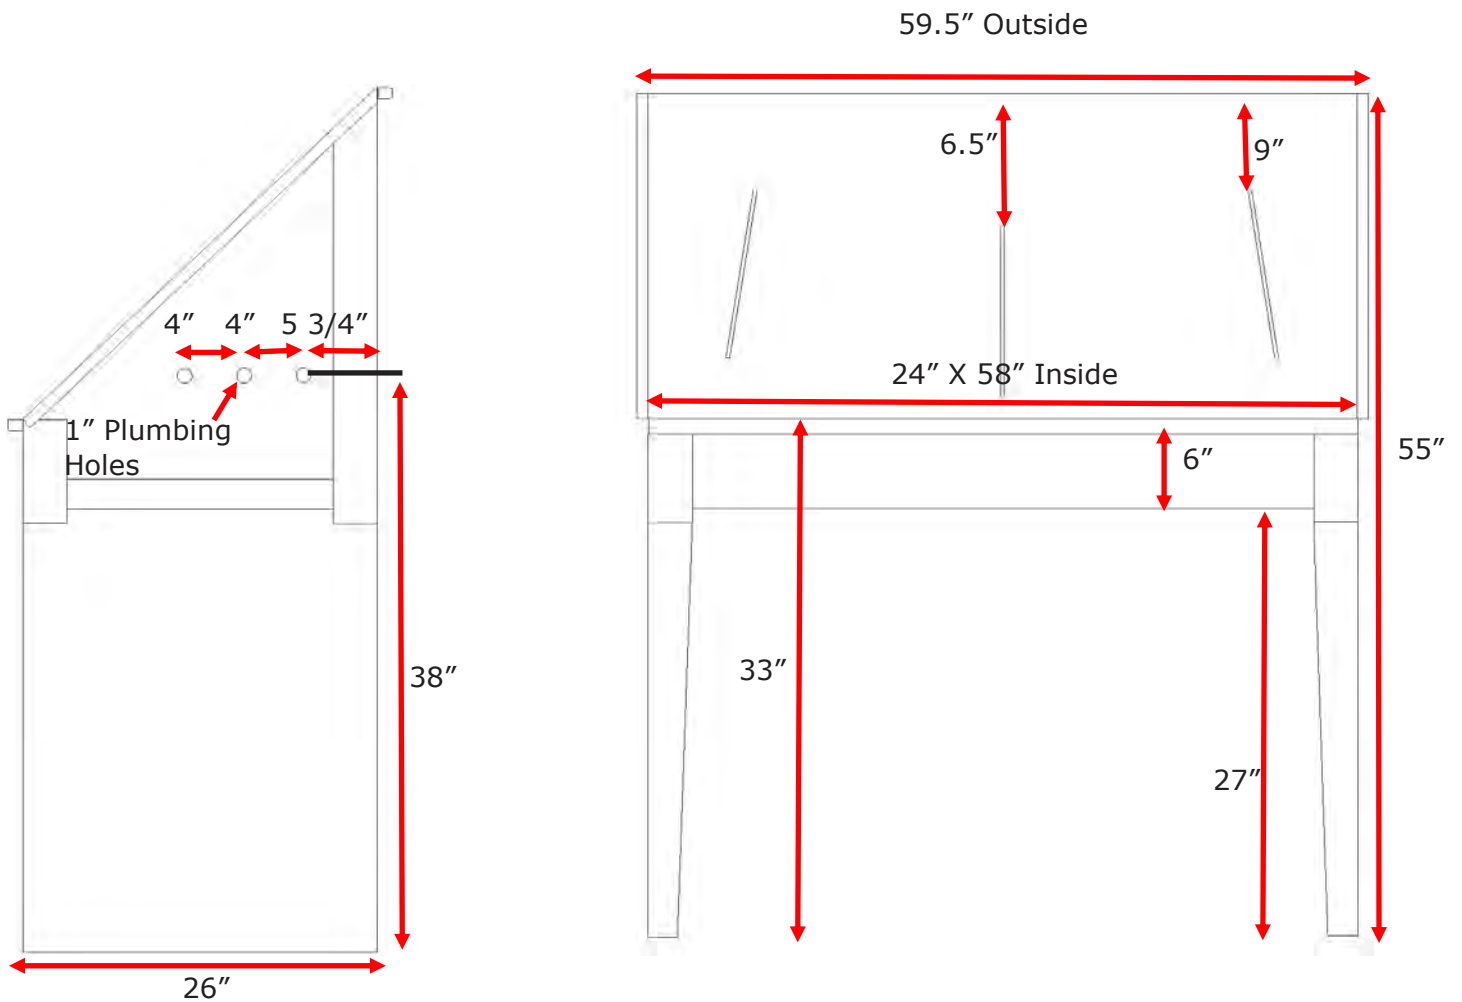

36" Standard ADA Mini Bathing Tub

Available as Left, Right or center drain. 3.5" drain hole, located 7" on center from the left or right.

Faucet Holes are pre-punched as a 1" hole 3 holes 4" on center as pictured

48" Standard ADA Mini Bathing Tub

Available as Left, Right or center drain. 3.5" drain hole, located 7" on center from the left or right.

Faucet Holes are pre-punched as a 1" hole 3 holes 4" on center as pictured

58" Standard ADA Mini Bathing Tub

Available as Left, Right or center drain. 3.5" drain hole, located 7" on center from the left or right.

Faucet Holes are pre-punched as a 1" hole 3 holes 4" on center as pictured