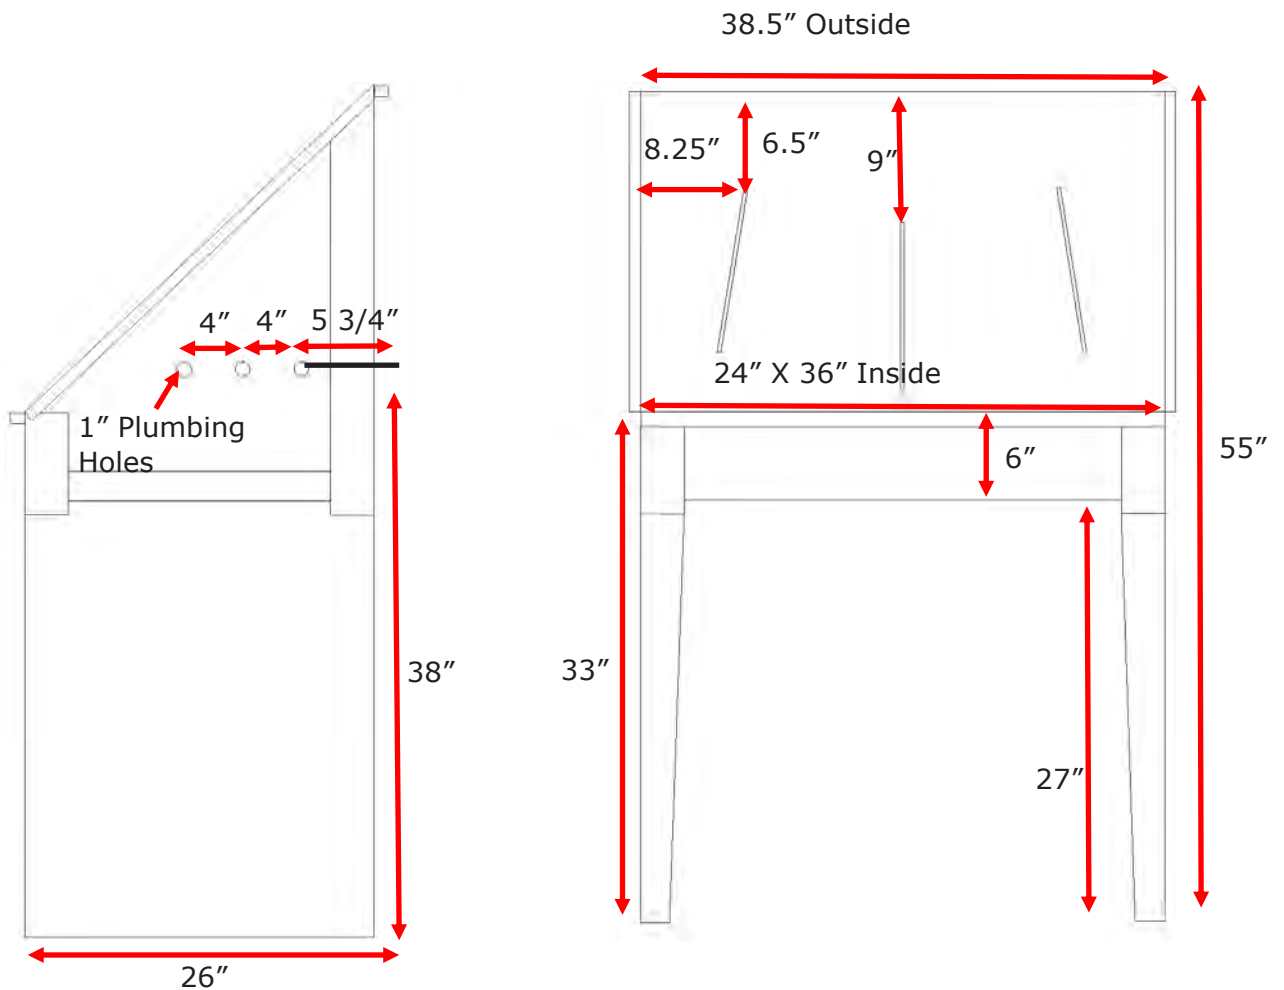

36" Standard ADA Mini Bathing Tub

Available as Left, Right or center drain. 3.5" drain hole, located 7" on center from the left or right.

Faucet Holes are pre-punched as a 1" hole 3 holes 4" on center as pictured

48" Standard ADA Mini Bathing Tub

Available as Left, Right or center drain. 3.5" drain hole, located 7" on center from the left or right.

Faucet Holes are pre-punched as a 1" hole 3 holes 4" on center as pictured

58" Standard ADA Mini Bathing Tub

Available as Left, Right or center drain. 3.5" drain hole, located 7" on center from the left or right.

Faucet Holes are pre-punched as a 1" hole 3 holes 4" on center as pictured