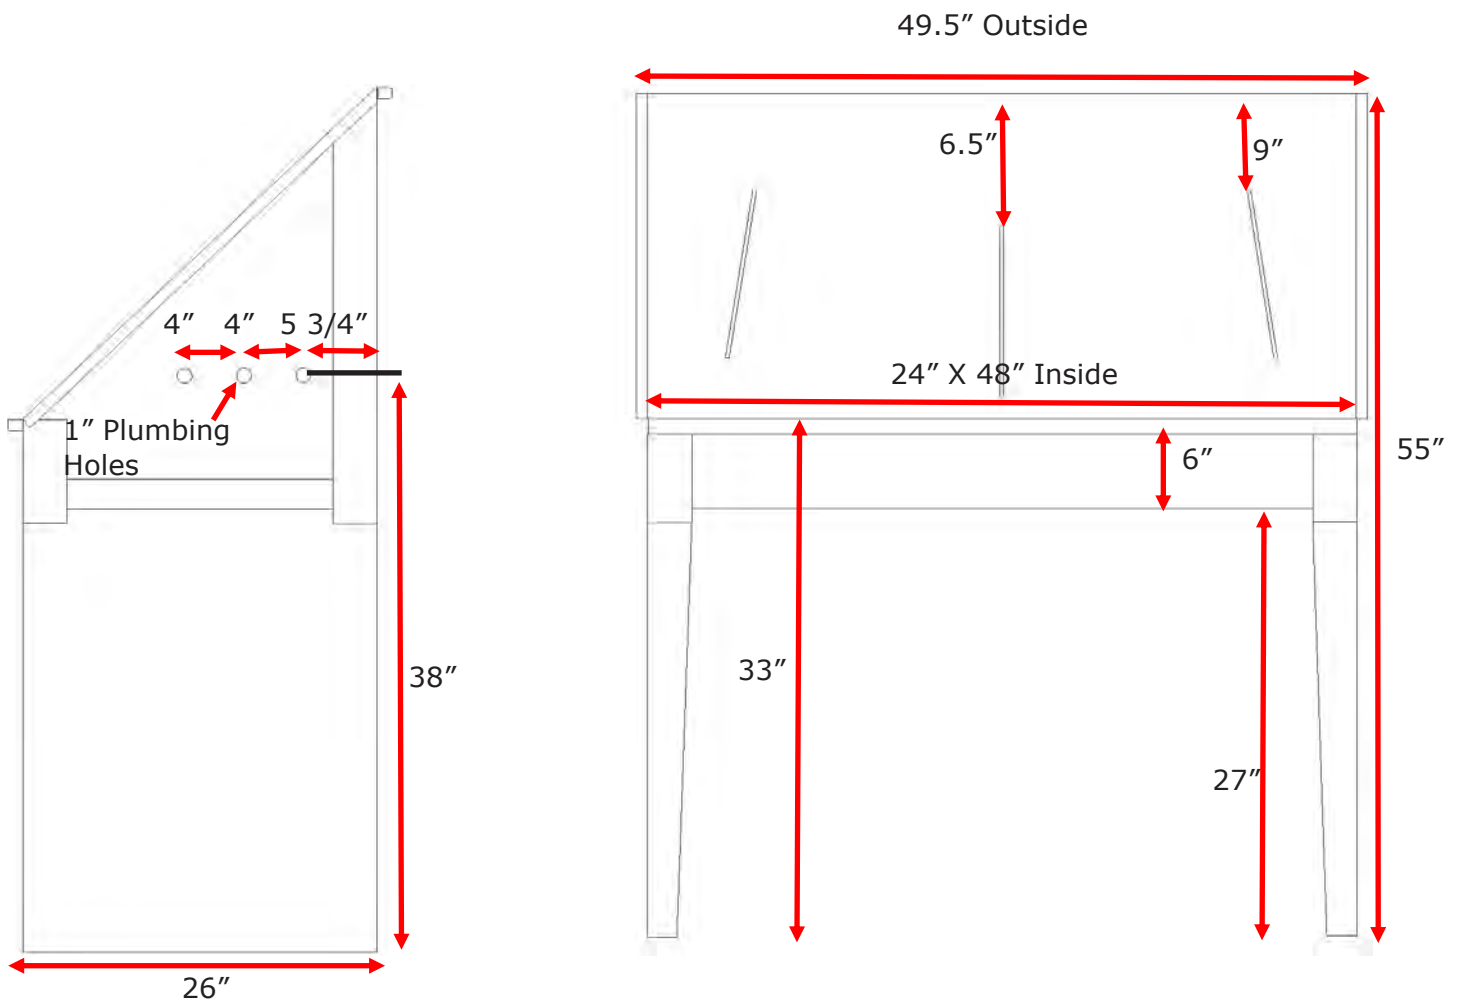

36" Standard ADA Mini Bathing Tub

Available as Left, Right or center drain. 3.5" drain hole, located 7" on center from the left or right.

Faucet Holes are pre-punched as a 1" hole 3 holes 4" on center as pictured

48" Standard ADA Mini Bathing Tub

Available as Left, Right or center drain. 3.5" drain hole, located 7" on center from the left or right.

Faucet Holes are pre-punched as a 1" hole 3 holes 4" on center as pictured

58" Standard ADA Mini Bathing Tub

Available as Left, Right or center drain. 3.5" drain hole, located 7" on center from the left or right.

Faucet Holes are pre-punched as a 1" hole 3 holes 4" on center as pictured