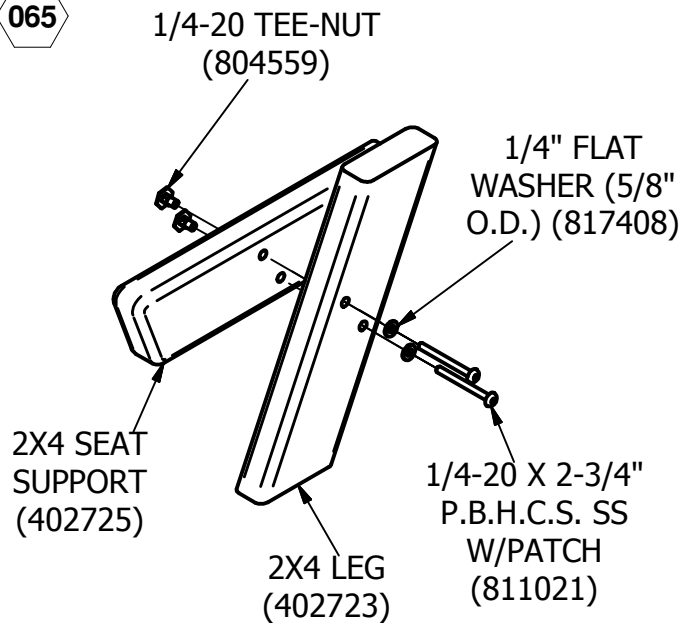

5. Position the two 2x6 Seat Planks so that screw holes are centered over the 2x4 Seat Supports, and the ends are flush with the ends of the 2x4 Seat Supports. Secure using #10 x 2-1/2 Screws. See Detail 062.

062

063

064

065

TERRA BOUND

SOLUTIONS

MEC-024 Friendship Table (Solid Top) MEC-025 Friendship Table (Plank Top)

066