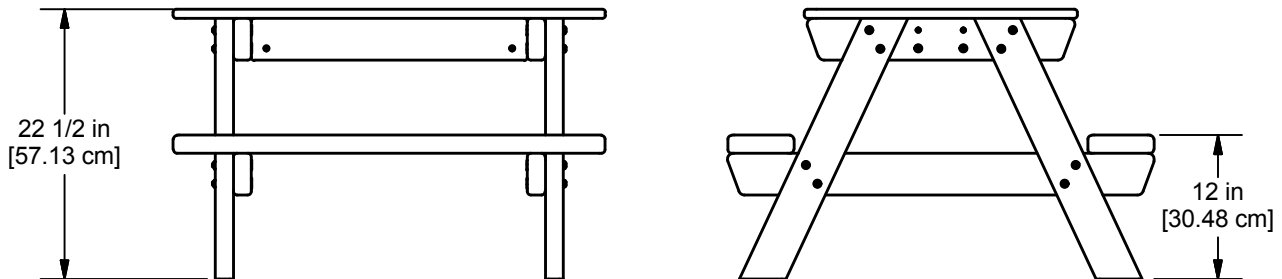

ELEVATION VIEW
(MEC024 Shown)