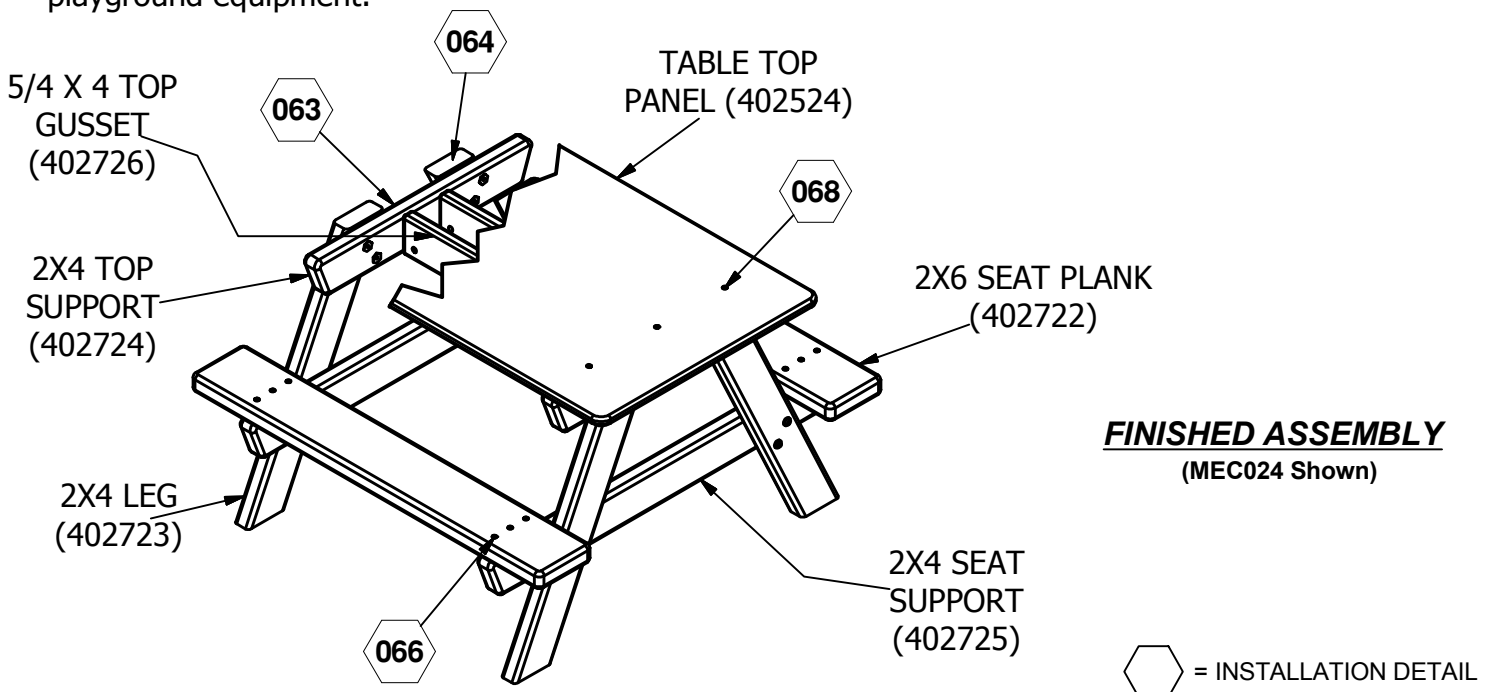

5. Position the two 2x6 Seat Planks so that screw holes are centered over the 2x4 Seat Supports, and the ends are flush with the ends of the 2x4 Seat Supports. Secure using #10 x 2-1/2 Screws. See Detail 062.

6. Check that all hardware connections are securely tightened, and smooth away any sharp edges that may have been created during handling and assembly.

MAINTENANCE PROCEDURE:

Periodically check hardware for tightness, and tighten as necessary. Always check all parts for breakage or wear, and immediately put equipment out of service until any faulty parts found are repaired or replaced. Also Check all metal parts for rust, paint loss and touch-up if necessary with paint. Check for welded areas and verify integrity. Check periodically resilient surfacing for appropriate depth and remove extraneous materials that could cause injury, infection, or disease. Maintain detailed installation, inspection, maintenance, and repair records for each public-use playground equipment.