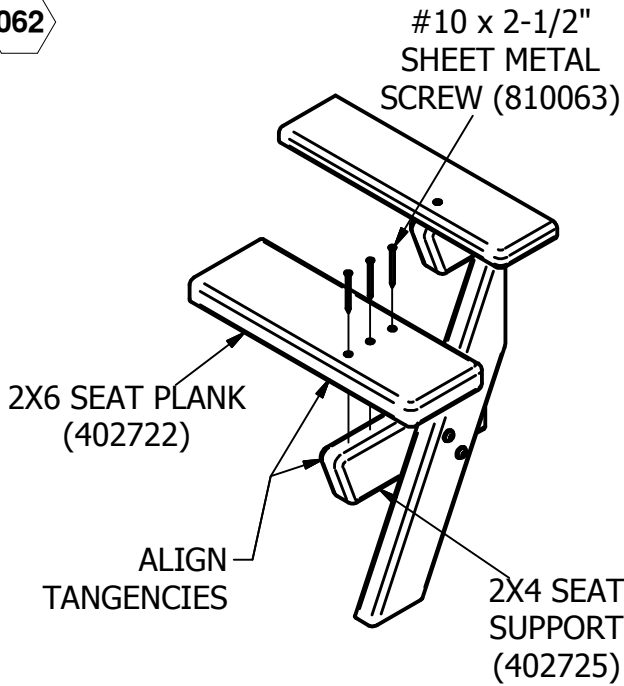

TERRA BOUND

SOLUTIONS

MEC-024 Friendship Table (Solid Top) MEC-025 Friendship Table (Plank Top)

062