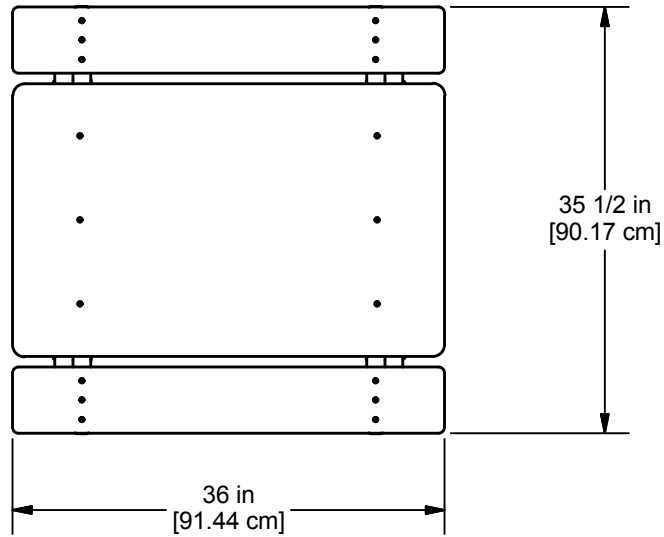

TERRA BOUND

SOLUTIONS

MEC-024 Friendship Table (Solid Top)
MEC-025 Friendship Table (Plank Top)

GROUND PLAN
(MEC024 Shown)