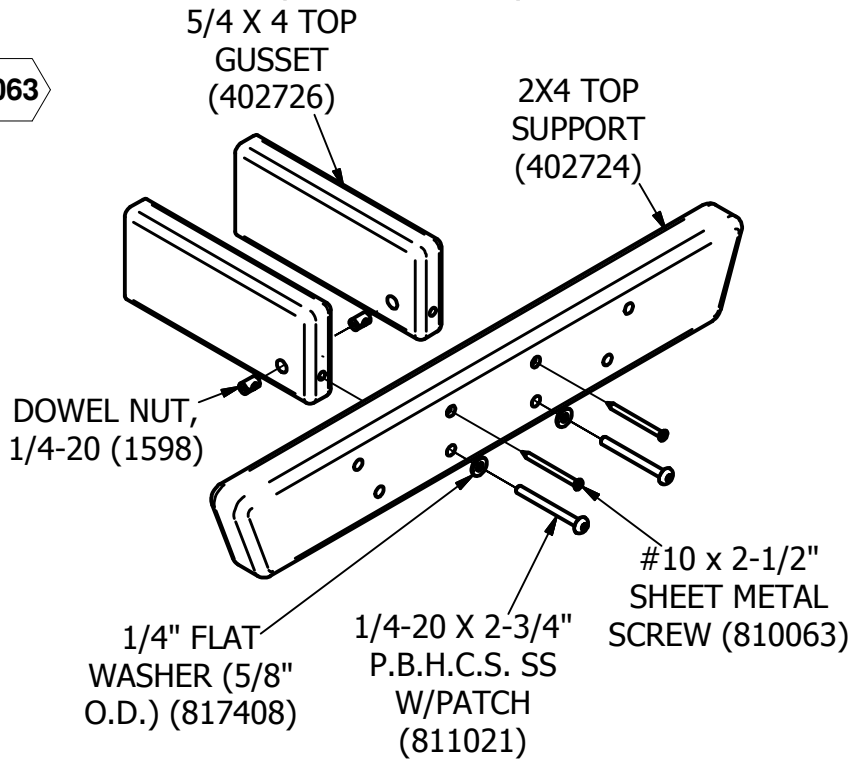

TERRA BOUND

SOLUTIONS

MEC-024 Friendship Table (Solid Top) MEC-025 Friendship Table (Plank Top)

062

063

064

065