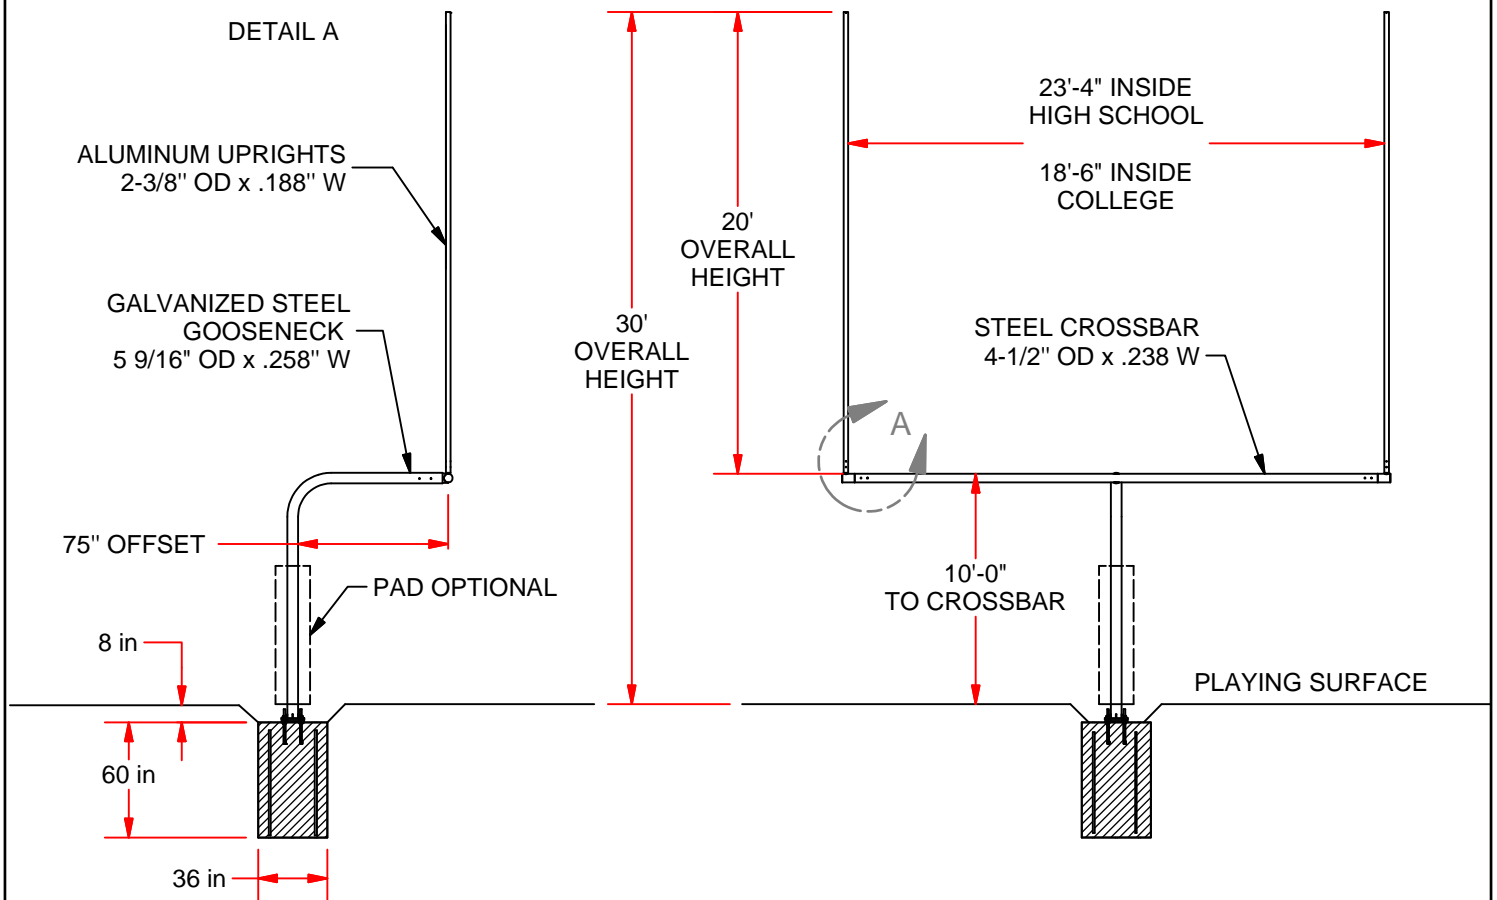

FBGP-700 / FBGP-700C

6 ft Offset Steel Football Goal Post with Adjustable Leveling Plate

ADJUSTABLE
END FITTING

HIGH SCHOOL:
FBGP-700 (WHITE)
FBGP-700YW (YELLOW)

COLLEGE:
FBGP-700C (WHITE)
FBGP-700CYW (YELLOW)

FEATURES:

- MEETS NFHS AND NCAA REGULATIONS
- ALLOWS FOR PRECISE LEVELING OF CROSSBAR AND PLUMBING OF UPRIGHTS
- ZINC PRIMED WITH STANDARD YELLOW OR WHITE POWDER COATED FINISH

OPTIONAL ACCESSORIES:

- NEON YELLOW (PNT-1NY)
- SAFETY PADDING (PPP-700)
- WIND STREAMERS (WS-42)
- ACCESS FRAME (FBGPAF-1)
- SOCCER GOAL ANCHOR KIT (SFGA-5)