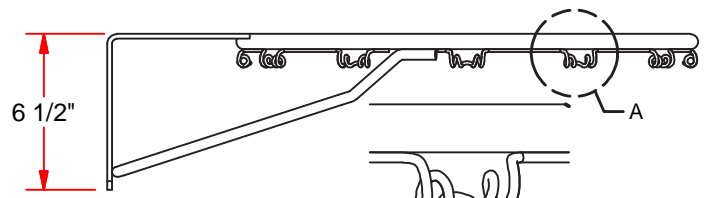

GB-55 SINGLE RIM FIXED GOAL

SIDE VIEW
DETAIL A
PIG TAIL NET ATTACHMENT SYSTEM
 (12 PLACES)