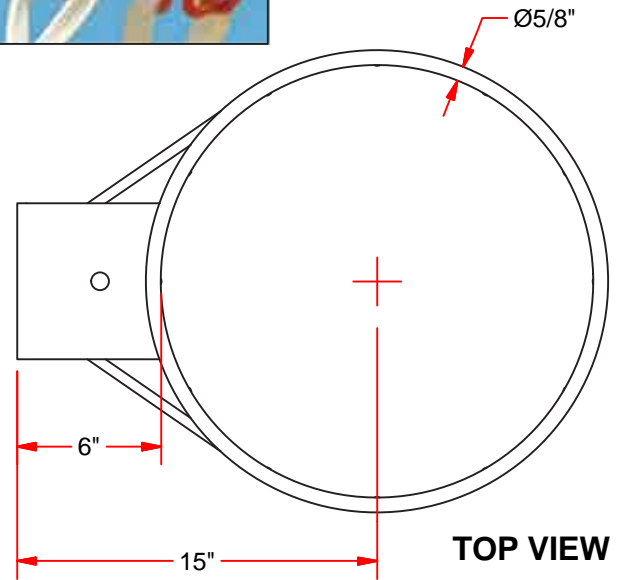

GB-55 SINGLE RIM FIXED GOAL

SIDE VIEW
DETAIL A
PIG TAIL NET ATTACHMENT SYSTEM
 (12 PLACES)