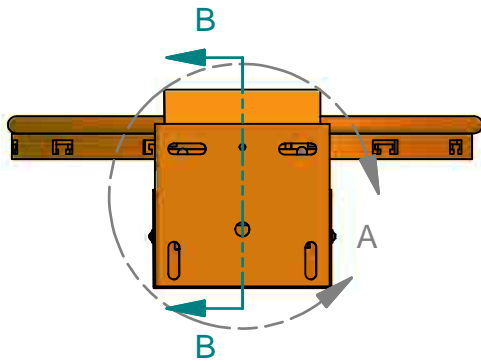

## DOUBLE RIM ULTIMATE BREAKAWAY GOAL

THIS EXTREMELY DURABLE BREAKAWAY GOAL CAN BE ADJUSTED TO WITHSTAND DIFFERENT LEVELS OF PRESSURE. FITS 5" x 5" AND 5" x 4" HOLE PATTERNS FOR USE WITH 42" BACKBOARDS. POSITIVE LOCK HOLDS SOLID PLAYING POSITION. DURABLE POWDER COATED FINISH. INCLUDES MOUNTING HARDWARE AND PREMIUM NET.