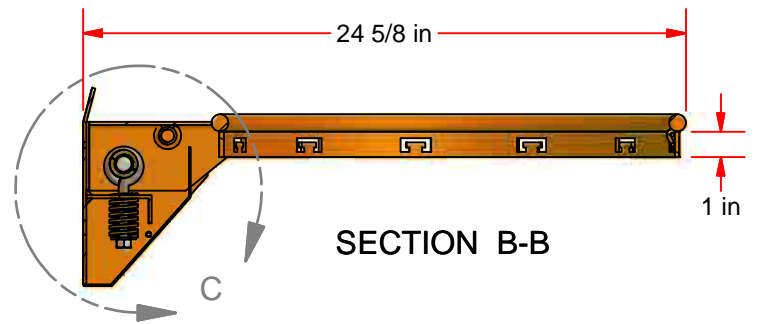

## DOUBLE RIM ULTIMATE BREAKAWAY GOAL

THIS EXTREMELY DURABLE BREAKAWAY GOAL CAN BE ADJUSTED TO WITHSTAND DIFFERENT LEVELS OF PRESSURE. FITS 5" x 5" AND 5" x 4" HOLE PATTERNS FOR USE WITH 42" BACKBOARDS. POSITIVE LOCK HOLDS SOLID PLAYING POSITION. DURABLE POWDER COATED FINISH. INCLUDES MOUNTING HARDWARE AND PREMIUM NET.