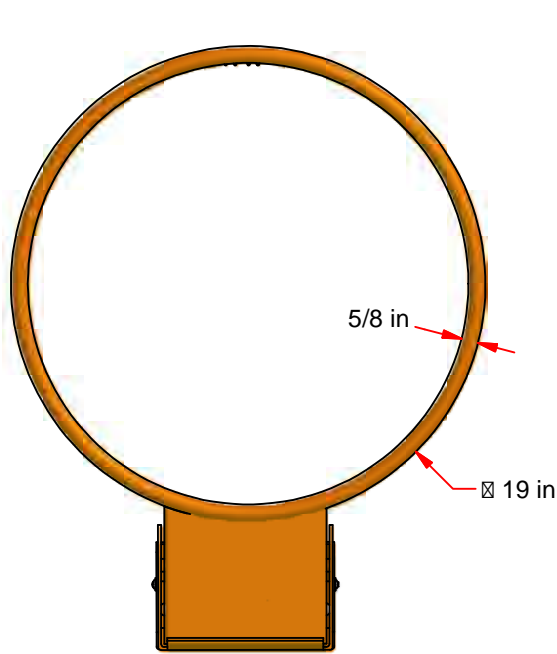

## DOUBLE RIM ULTIMATE BREAKAWAY GOAL

THIS EXTREMELY DURABLE BREAKAWAY GOAL CAN BE ADJUSTED TO WITHSTAND DIFFERENT LEVELS OF PRESSURE. FITS 5" x 5" AND 5" x 4" HOLE PATTERNS FOR USE WITH 42" BACKBOARDS. POSITIVE LOCK HOLDS SOLID PLAYING POSITION. DURABLE POWDER COATED FINISH. INCLUDES MOUNTING HARDWARE AND PREMIUM NET.