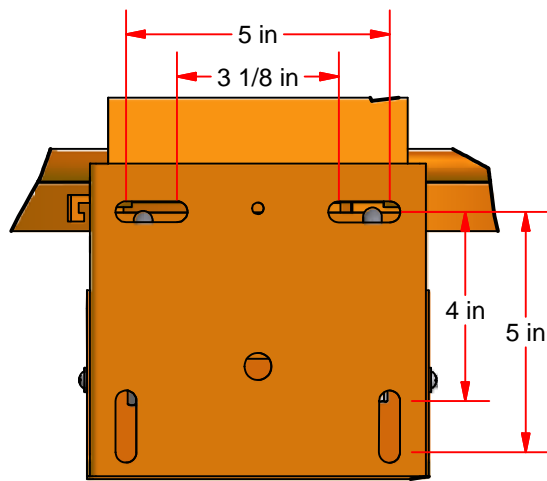

## DOUBLE RIM ULTIMATE BREAKAWAY GOAL

THIS EXTREMELY DURABLE BREAKAWAY GOAL CAN BE ADJUSTED TO WITHSTAND DIFFERENT LEVELS OF PRESSURE. FITS 5" x 5" AND 5" x 4" HOLE PATTERNS FOR USE WITH 42" BACKBOARDS. POSITIVE LOCK HOLDS SOLID PLAYING POSITION. DURABLE POWDER COATED FINISH. INCLUDES MOUNTING HARDWARE AND PREMIUM NET.