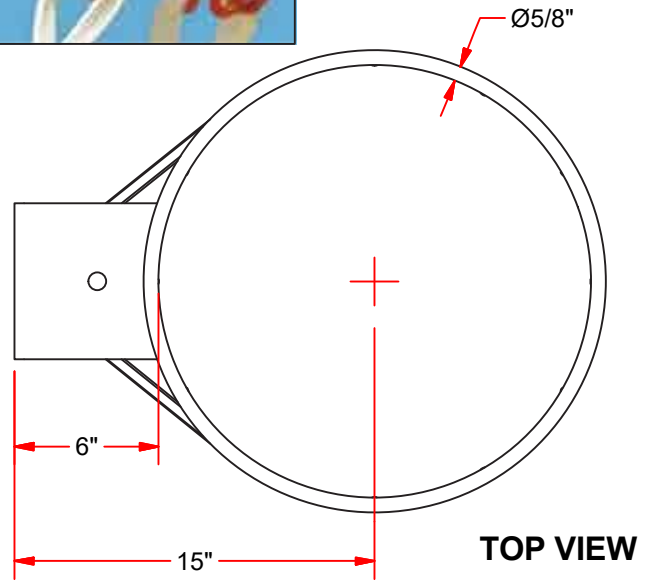

GDR-54 DOUBLE RIM FIXED GOAL

DETAIL A

**PIG TAIL NET ATTACHMENT SYSTEM
(12 PLACES)**

4X Ø1/2" x 1" SLOT