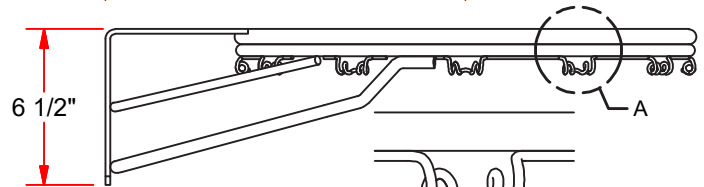

GDR-54 DOUBLE RIM FIXED GOAL

DETAIL A

**PIG TAIL NET ATTACHMENT SYSTEM
(12 PLACES)**

4X Ø1/2" x 1" SLOT