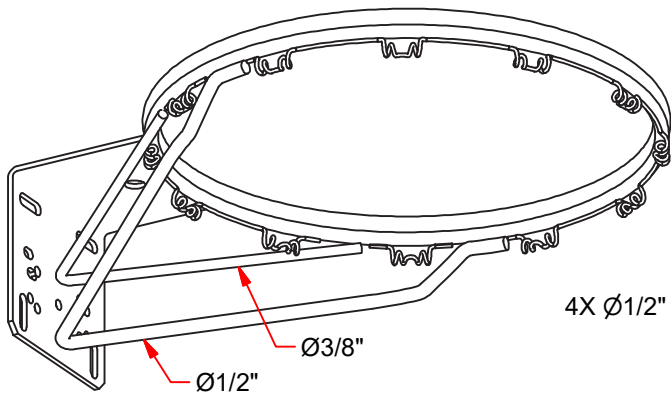

GDR-54 DOUBLE RIM FIXED GOAL

DETAIL A

**PIG TAIL NET ATTACHMENT SYSTEM
(12 PLACES)**

4X Ø1/2" x 1" SLOT