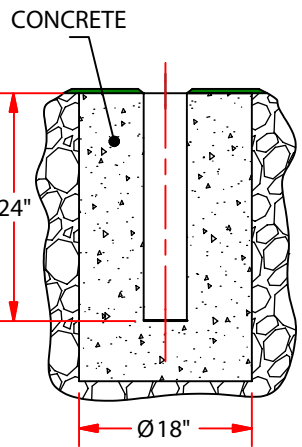

FBSC-240 / FBSC-240EB

OFFICIAL SOCCER / FOOTBALL GOAL

4" O.D. ROUND
EXTRUDED ALUMINUM

FEATURES:

- 8' x 24' x 10' x 4' (SOCCER GOAL DIMENSIONS)
- 23'-4" x 10' (HIGH SCHOOL FOOTBALL DIMENSIONS)
- MAIN SOCCER UPRIGHTS & CROSSBAR ARE 4" O.D. ROUND EXTRUDED ALUMINUM.
- FEATURING OUR EASY TRACK NET ATTACHMENT SYSTEM.
- REINFORCED CORNERS FOR EXTRA STRENGTH & DURABILITY.
- REMOVABLE SOCCER BACKSTAYS ARE 2" O.D.
- 10" LONG TOP FOOTBALL UPRIGHTS ARE 2-3/8" ALUMINUM.
- TOUGH POWDER COATED WHITE FINISH.
- MEETS NFSHSA & NCAA SPECIFICATIONS.
- DESIGNED FOR PERMANENT OR SEMI-PERMANENT INSTALLATION.
- OPTIONAL PADDING AND GROUND SLEEVES FOR SEMI-PERMANENT INSTALLATION. (AVAILABLE SEPARATELY)
- BACKSTAYS AVAILABLE IN EUROPEAN OR STANDARD WITH GROUND ANCHOR.