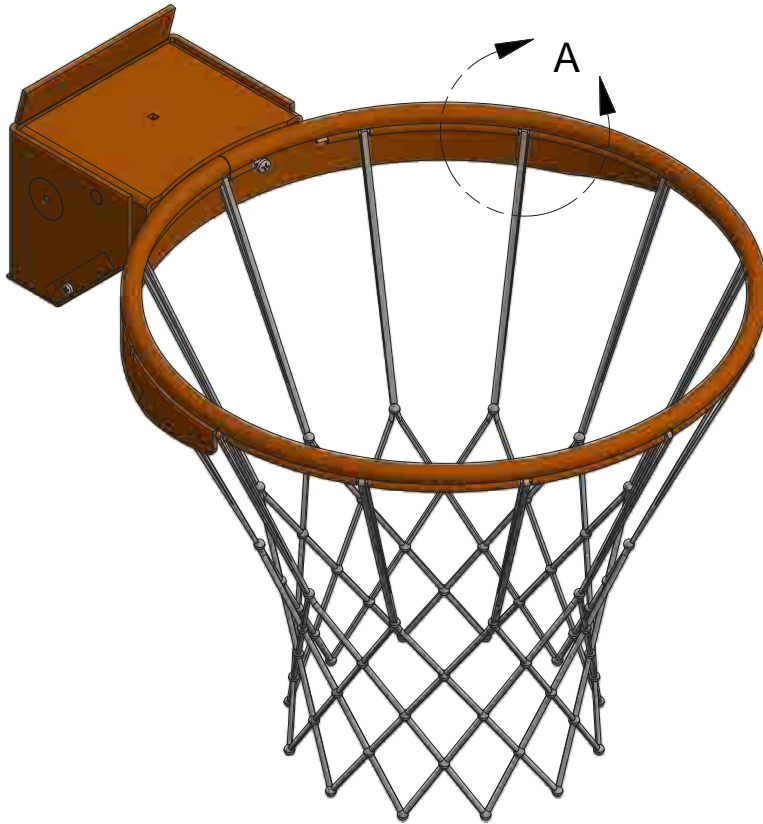

GBA-600 - COMPETITION PRO BREAKAWAY GOAL

DETAIL A
HIDEAWAY NET
ATTACHMENT SYSTEM
(12 PLACES)

BACK VIEW

SIDE VIEW