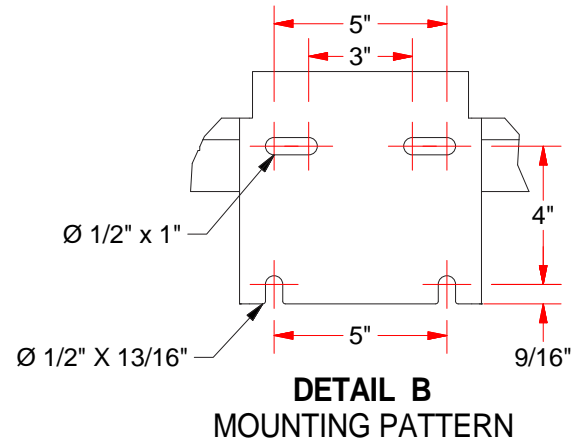

GBA-600 - COMPETITION PRO BREAKAWAY GOAL

DETAIL A
HIDEAWAY NET
ATTACHMENT SYSTEM
(12 PLACES)

BACK VIEW

SIDE VIEW