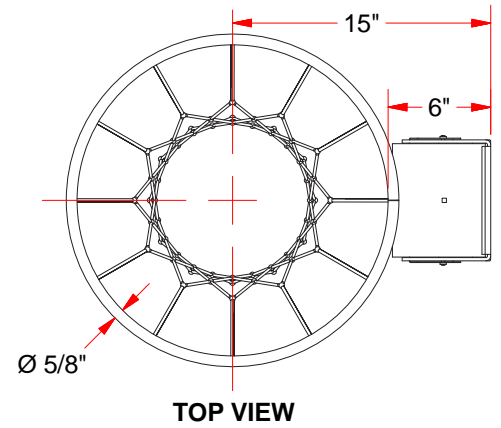

GBA-600 - COMPETITION PRO BREAKAWAY GOAL

DETAIL A
HIDEAWAY NET
ATTACHMENT SYSTEM
(12 PLACES)

BACK VIEW

SIDE VIEW