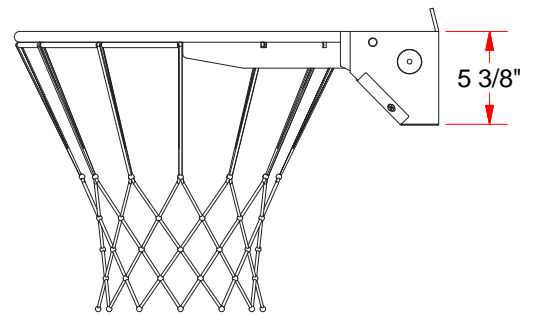

GBA-600 - COMPETITION PRO BREAKAWAY GOAL

DETAIL A
HIDEAWAY NET
ATTACHMENT SYSTEM
(12 PLACES)

BACK VIEW

SIDE VIEW