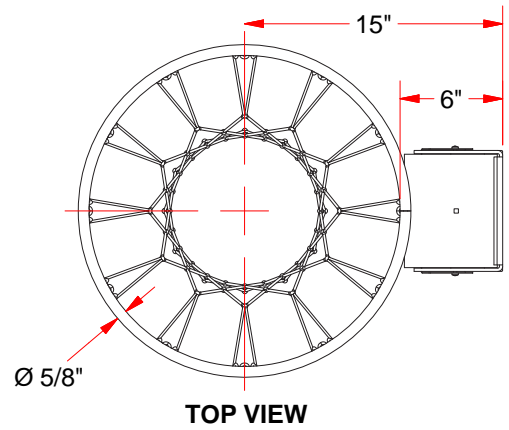

# GBA-342A - COMPETITOR SCHOLASTIC BREAKAWAY GOAL

**DETAIL A**  
TYPICAL PIG TAIL NET  
ATTACHMENT SYSTEM  
(12 PLACES)

**BACK VIEW**

**SIDE VIEW**