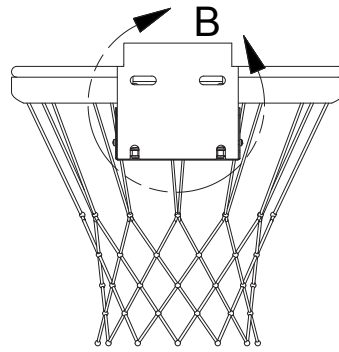

GBA-542 - COLLEGIATE "SHOT" BREAKAWAY GOAL

DETAIL A
TYPICAL PIG TAIL NET
ATTACHMENT SYSTEM
(12 PLACES)

TOP VIEW

SIDE VIEW

BACK VIEW

BREAKAWAY GOAL
FULLY ADJUSTABLE FOR
ALL LEVELS OF PLAY

DETAIL B
MOUNTING PATTERN