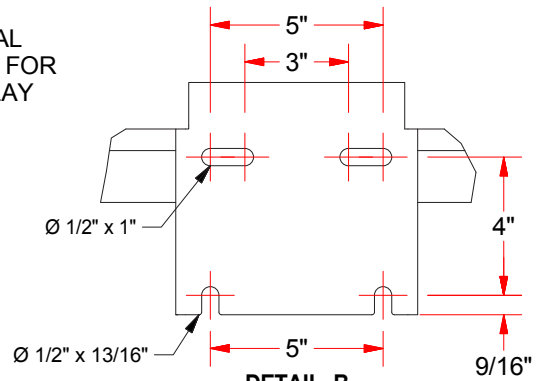

GBA-542 - COLLEGIATE "SHOT" BREAKAWAY GOAL

DETAIL A
TYPICAL PIG TAIL NET
ATTACHMENT SYSTEM
(12 PLACES)

TOP VIEW

SIDE VIEW

BACK VIEW

BREAKAWAY GOAL
FULLY ADJUSTABLE FOR
ALL LEVELS OF PLAY

DETAIL B
MOUNTING PATTERN