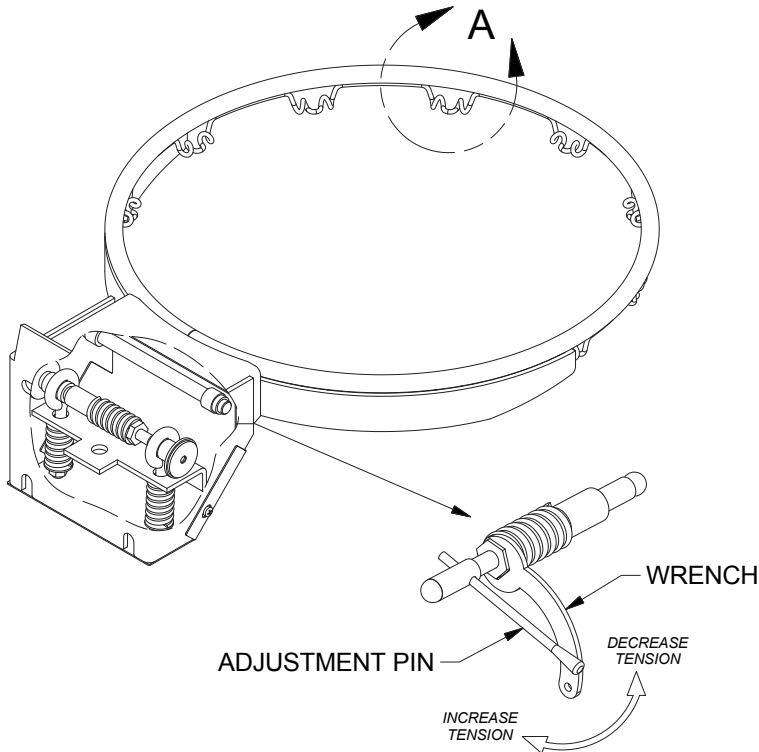

GBA-542 - COLLEGIATE "SHOT" BREAKAWAY GOAL

DETAIL A
TYPICAL PIG TAIL NET
ATTACHMENT SYSTEM
(12 PLACES)

TOP VIEW

SIDE VIEW

BACK VIEW

BREAKAWAY GOAL
FULLY ADJUSTABLE FOR
ALL LEVELS OF PLAY

DETAIL B
MOUNTING PATTERN