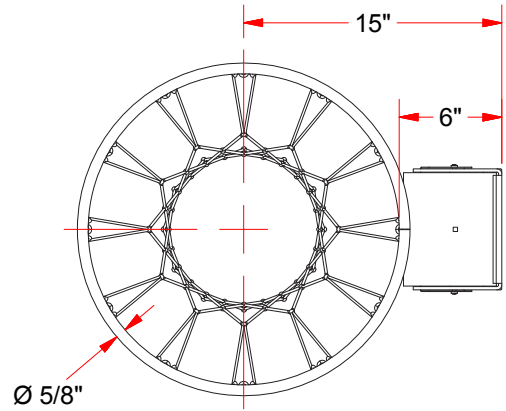

GBA-542 - COLLEGIATE "SHOT" BREAKAWAY GOAL

DETAIL A
TYPICAL PIG TAIL NET
ATTACHMENT SYSTEM
(12 PLACES)

TOP VIEW

SIDE VIEW

BACK VIEW

BREAKAWAY GOAL
FULLY ADJUSTABLE FOR
ALL LEVELS OF PLAY

DETAIL B
MOUNTING PATTERN