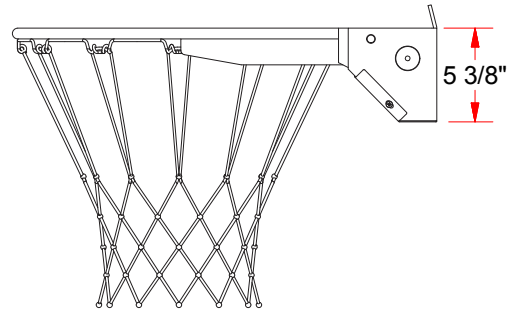

GBA-542 - COLLEGIATE "SHOT" BREAKAWAY GOAL

DETAIL A
TYPICAL PIG TAIL NET
ATTACHMENT SYSTEM
(12 PLACES)

TOP VIEW

SIDE VIEW

BACK VIEW

BREAKAWAY GOAL
FULLY ADJUSTABLE FOR
ALL LEVELS OF PLAY

DETAIL B
MOUNTING PATTERN