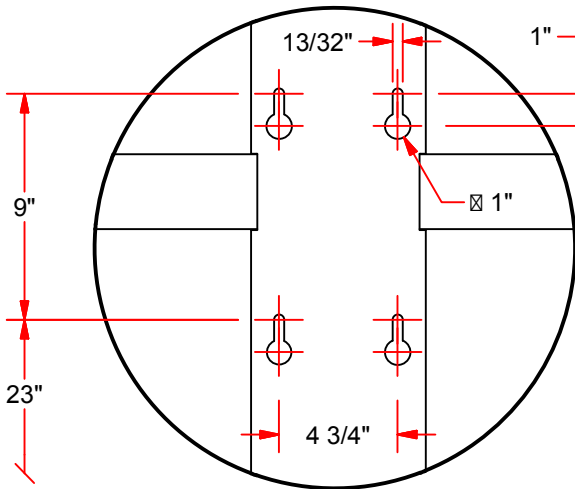

850RB-BB

Rectangular Steel Backboard

DETAIL A

BACK VIEW 850RB-BB

DETAIL B
(TYPICAL 4 PLACES)

FRONT VIEW 850RB-BB

2" WIDE TARGET (ORANGE)

DETAIL C

Ø1/2" THRU CHANNEL
Ø 1" THRU FACE OF BACKBOARD (FRONT VIEW)
ONLY TYP 2 PLACES

FEATURES:

- * RUGGED 42" x 72" x 12 GAUGE (0.1046") STEEL
- * REAR WELDED 20" x 35" MOUNTING PATTERN
- * DURABLE WHITE POWDER COATED FINISH
- * 5" x 5" GOAL MOUNTING PATTERN.

OPTIONAL:

- * GOAL BREAKAWAY OR FIXED (SPECIFY)
- * ANY FRONT MOUNT GOAL WITH 4" x 5" OR 5" x 5" PATTERN