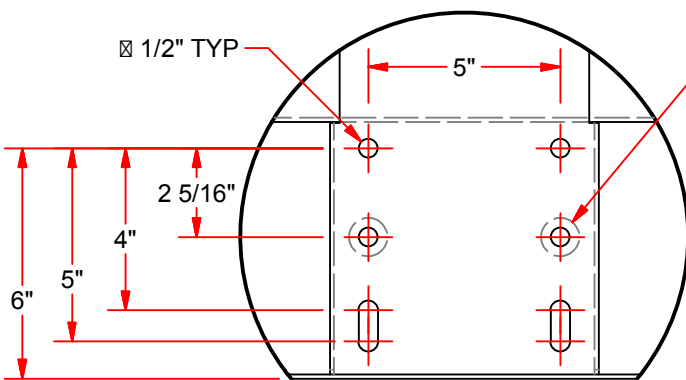

850RB-BB

Rectangular Steel Backboard

DETAIL A

BACK VIEW 850RB-BB

DETAIL B
(TYPICAL 4 PLACES)

FRONT VIEW 850RB-BB

2" WIDE TARGET (ORANGE)

DETAIL C

Ø1/2" THRU CHANNEL
Ø 1" THRU FACE OF BACKBOARD (FRONT VIEW)
ONLY TYP 2 PLACES

FEATURES:

- * RUGGED 42" x 72" x 12 GAUGE (0.1046") STEEL
- * REAR WELDED 20" x 35" MOUNTING PATTERN
- * DURABLE WHITE POWDER COATED FINISH
- * 5" x 5" GOAL MOUNTING PATTERN.

OPTIONAL:

- * GOAL BREAKAWAY OR FIXED (SPECIFY)
- * ANY FRONT MOUNT GOAL WITH 4" x 5" OR 5" x 5" PATTERN