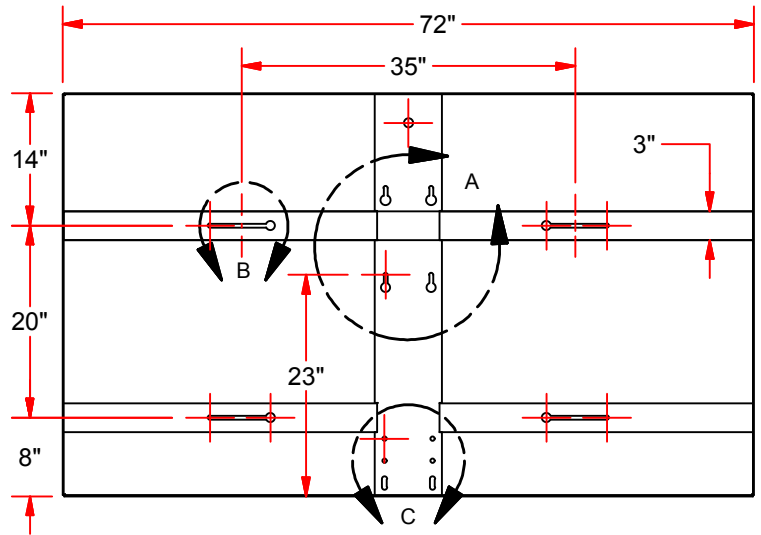

850RB-BB

Rectangular Steel Backboard

DETAIL A

BACK VIEW 850RB-BB

DETAIL B
(TYPICAL 4 PLACES)

FRONT VIEW 850RB-BB

2" WIDE TARGET (ORANGE)

DETAIL C

Ø1/2" THRU CHANNEL
Ø 1" THRU FACE OF BACKBOARD (FRONT VIEW)
ONLY TYP 2 PLACES

FEATURES:

- * RUGGED 42" x 72" x 12 GAUGE (0.1046") STEEL
- * REAR WELDED 20" x 35" MOUNTING PATTERN
- * DURABLE WHITE POWDER COATED FINISH
- * 5" x 5" GOAL MOUNTING PATTERN.

OPTIONAL:

- * GOAL BREAKAWAY OR FIXED (SPECIFY)
- * ANY FRONT MOUNT GOAL WITH 4" x 5" OR 5" x 5" PATTERN