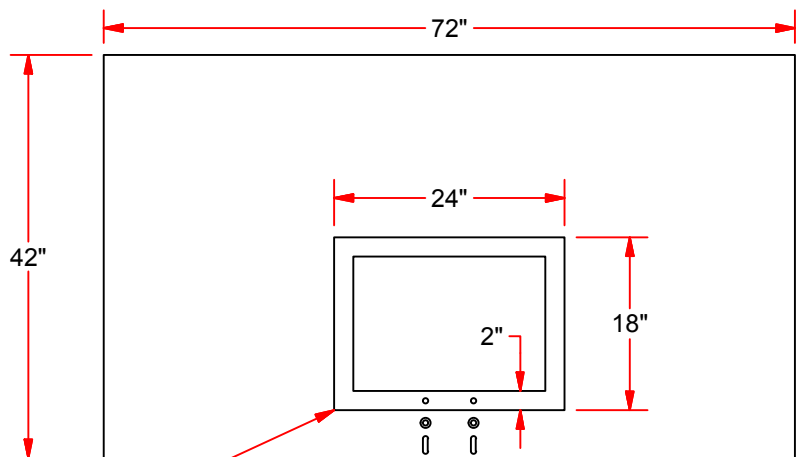

850RB-BB

Rectangular Steel Backboard

DETAIL A

BACK VIEW 850RB-BB

DETAIL B
(TYPICAL 4 PLACES)

FRONT VIEW 850RB-BB

2" WIDE TARGET (ORANGE)

DETAIL C

Ø1/2" THRU CHANNEL
Ø 1" THRU FACE OF BACKBOARD (FRONT VIEW)
ONLY TYP 2 PLACES

FEATURES:

- * RUGGED 42" x 72" x 12 GAUGE (0.1046") STEEL
- * REAR WELDED 20" x 35" MOUNTING PATTERN
- * DURABLE WHITE POWDER COATED FINISH
- * 5" x 5" GOAL MOUNTING PATTERN.

OPTIONAL:

- * GOAL BREAKAWAY OR FIXED (SPECIFY)
- * ANY FRONT MOUNT GOAL WITH 4" x 5" OR 5" x 5" PATTERN