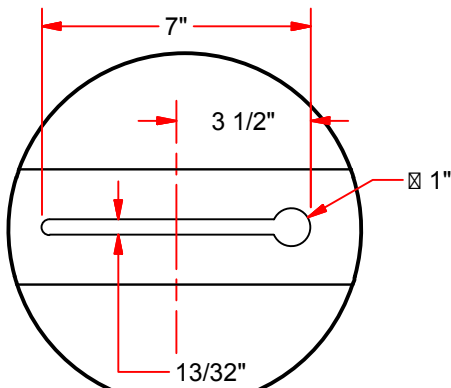

850RB-BB

Rectangular Steel Backboard

DETAIL A

BACK VIEW 850RB-BB

DETAIL B
(TYPICAL 4 PLACES)

FRONT VIEW 850RB-BB

2" WIDE TARGET (ORANGE)

DETAIL C

Ø1/2" THRU CHANNEL
Ø 1" THRU FACE OF BACKBOARD (FRONT VIEW)
ONLY TYP 2 PLACES

FEATURES:

- * RUGGED 42" x 72" x 12 GAUGE (0.1046") STEEL
- * REAR WELDED 20" x 35" MOUNTING PATTERN
- * DURABLE WHITE POWDER COATED FINISH
- * 5" x 5" GOAL MOUNTING PATTERN.

OPTIONAL:

- * GOAL BREAKAWAY OR FIXED (SPECIFY)
- * ANY FRONT MOUNT GOAL WITH 4" x 5" OR 5" x 5" PATTERN