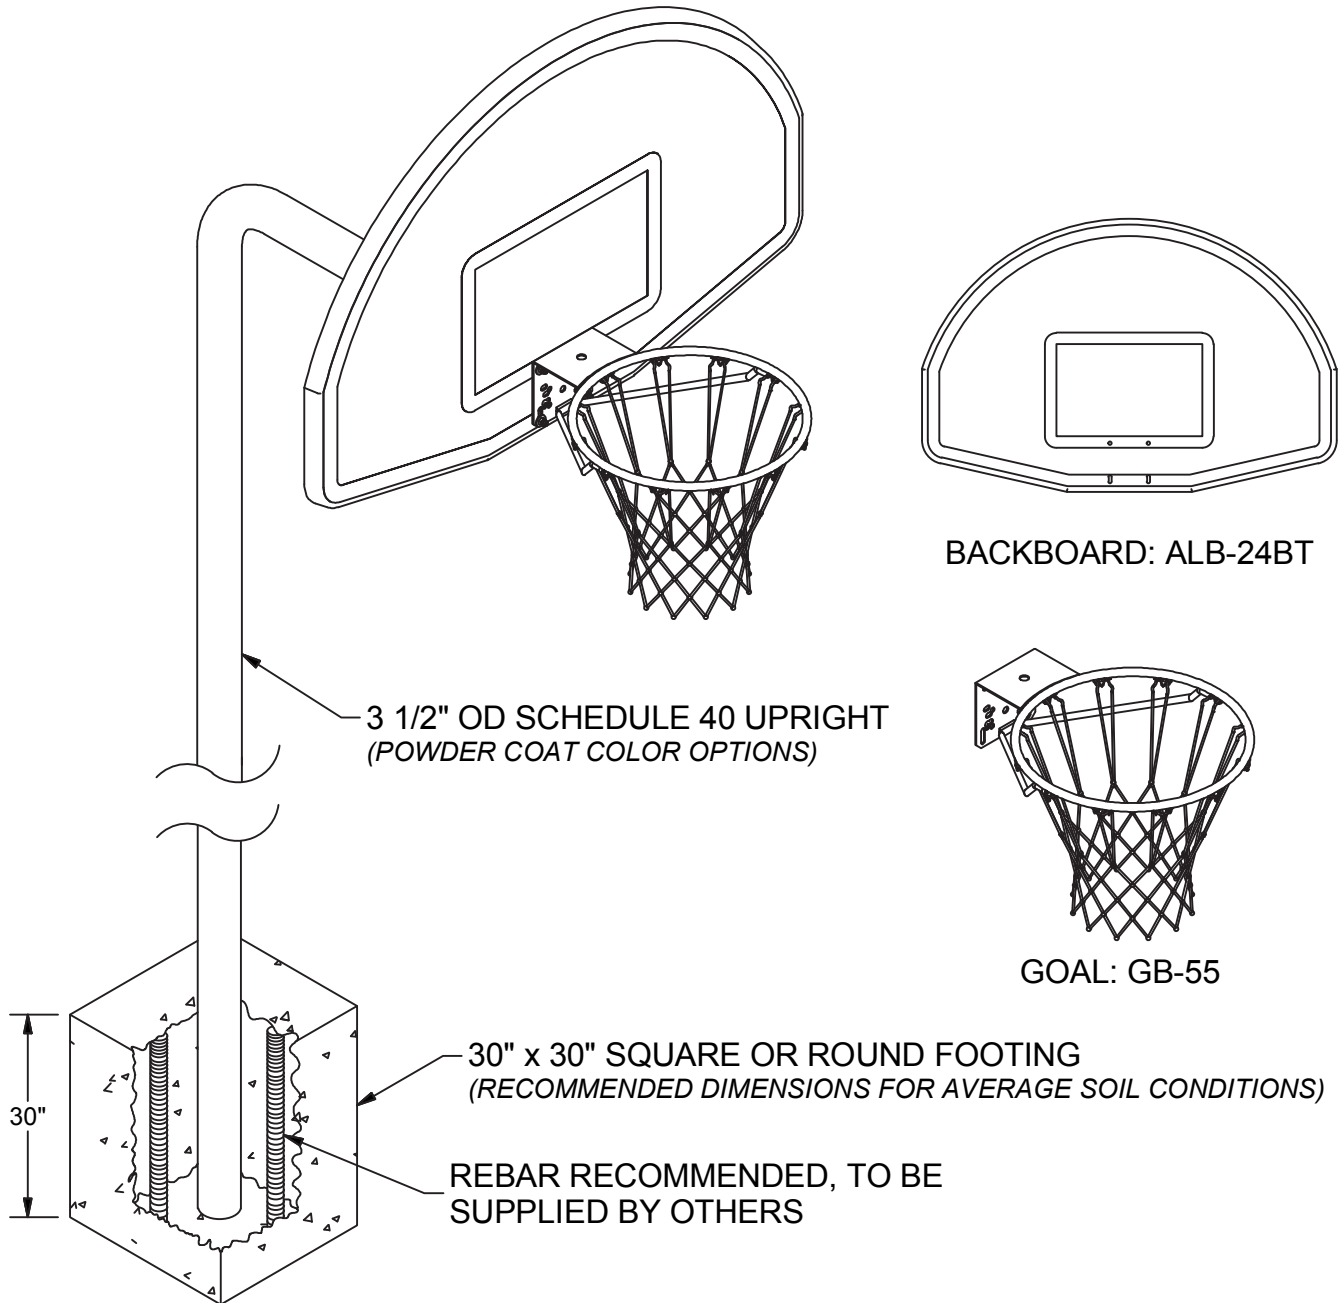

455 3 1/2" OUTDOOR BASKETBALL GOOSENECK W/ 3 FT OFFSET

**FEATURES:**

- EXTENSION: 3 FOOT
- BACKBOARD: ALB-24 CAST ALUMINUM, POWDER COATED WHITE FINISH
- GOAL: GB-55 SINGLE RIM GOAL WITH NYLON NET
- UPRIGHT: 3 1/2" OD SCHEDULE 40, WITH DIRECT GOAL MOUNT
- FINISH: ZINC UNDERCOAT WITH POWDER COATED TOP COAT
- POWDER COAT COLOR OPTIONS: BLACK, FOREST GREEN OR ROYAL BLUE