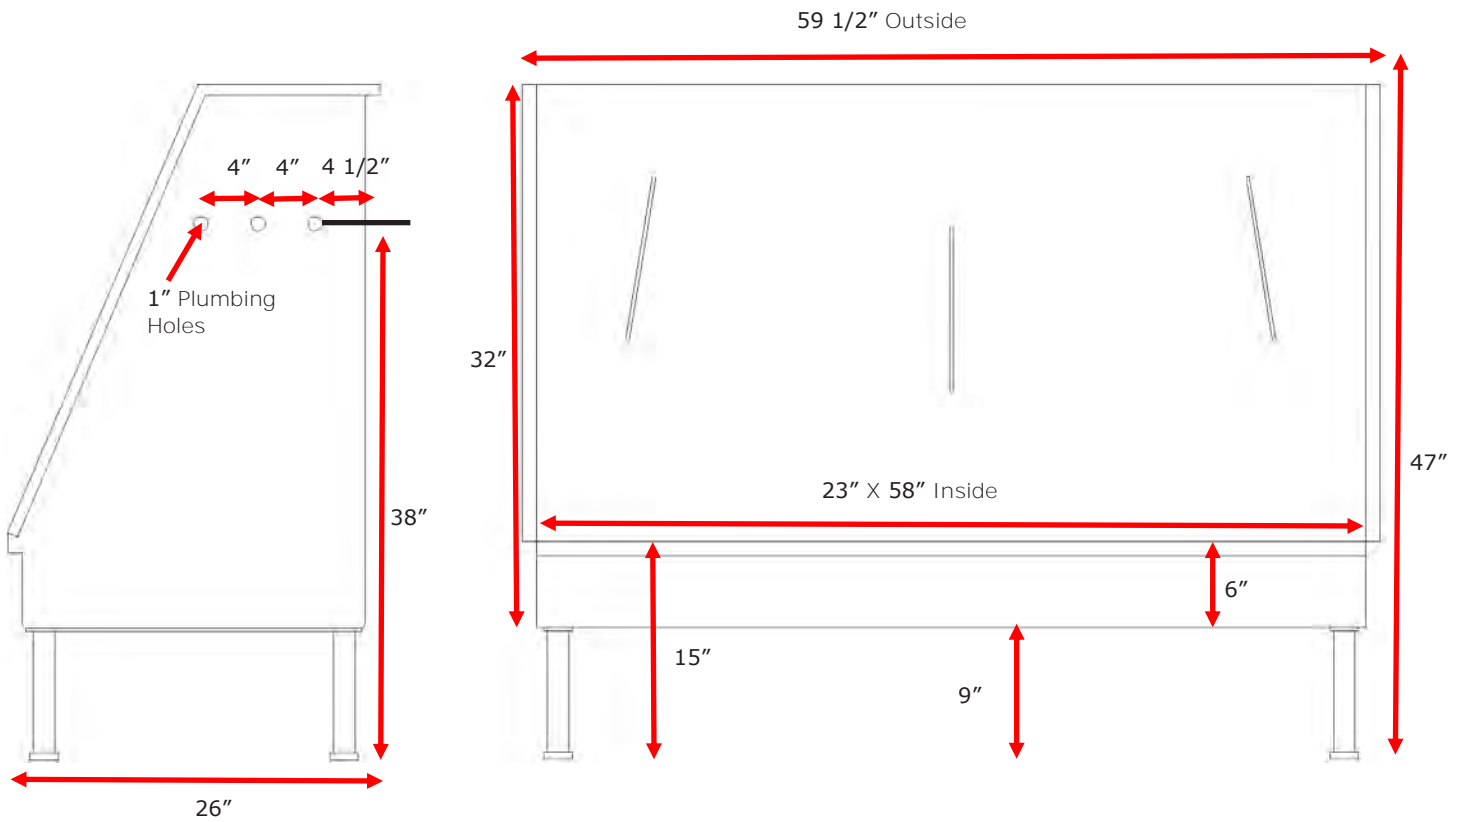

Walk-In Tub

Only 9" off the ground it is great for larger dogs, and small alike. Constructed fully welded and double sealed to guarantee no leaking or rusting. Our indestructible coating not only protects your tub, but can also be ordered in a color to match your décor! Available in both a 48" or 58" wide model. Easy to use and maintain! Ships fully assembled and ready to use! Raised Floor Grates, Plumbing Kit, and accessories available! Ships fully assembled!

Features:

- Great for bathing large animals, only 9" off the floor.
- Fully welded and double sealed 18 gauge, 304 stainless steel
- Tubular stainless steel legs with leg levelers.
- Guaranteed to never leak or rust.
- Back splash wall with 4 animal restraint eyelets.
- Ships fully assembled and ready for use
- Exterior coating of black, gray, desert tan, pink, purple.
- Handcrafted in the USA
- Available in 48"W or 58"W.
- 3 Year Warranty

48" Walk-In Tub

Available as Left, Right or center drain. 3.5" drain hole, located 7" on center from the left or right.

Faucet Holes are pre-punched as a 1" hole 3 holes 4" on center as pictured

58" Walk-In Tub

Available as Left, Right or center drain. 3.5" drain hole, located 7" on center from the left or right.

Faucet Holes are pre-punched as a 1" hole 3 holes 4" on center as pictured