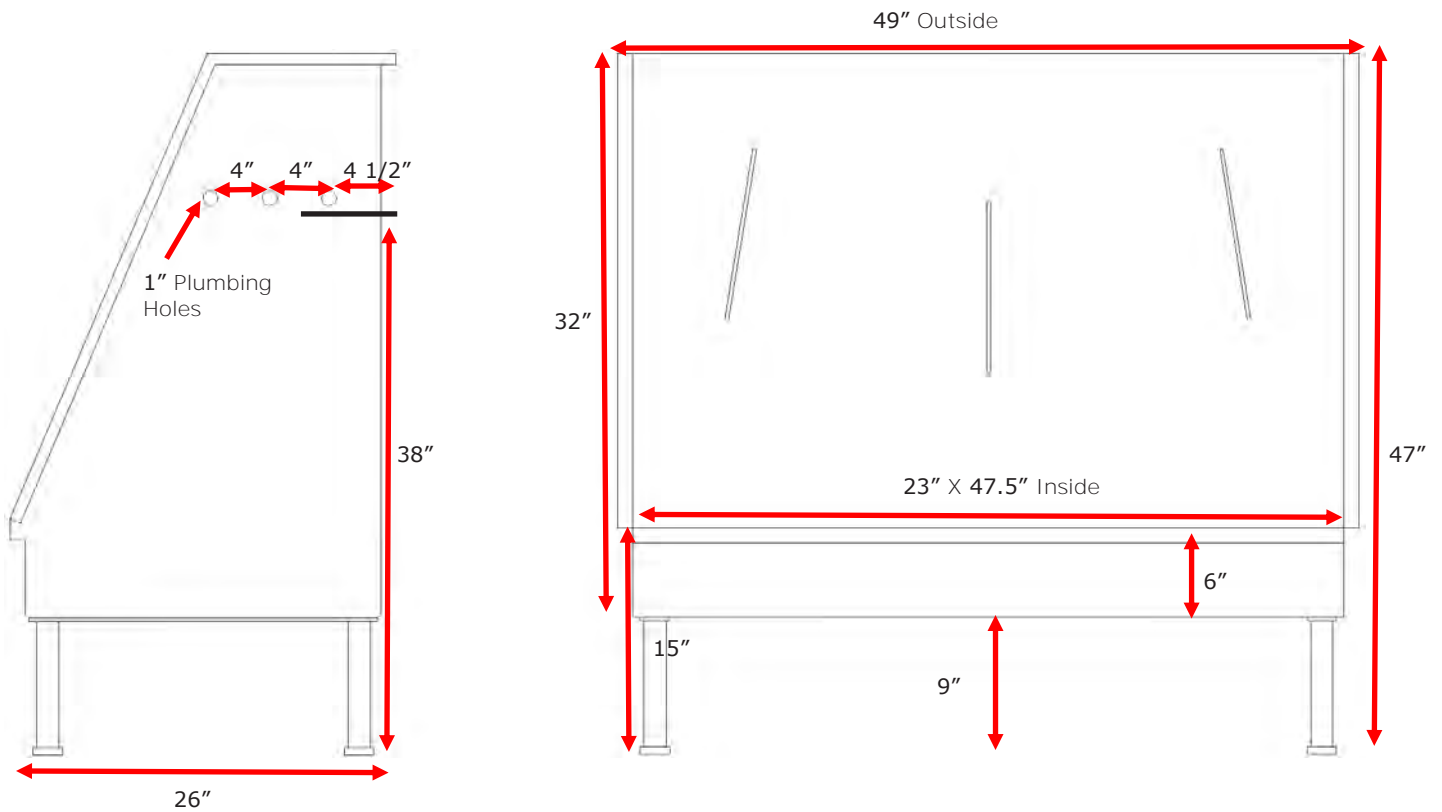

Walk-In Tub

Only 9" off the ground it is great for larger dogs, and small alike. Constructed fully welded and double sealed to guarantee no leaking or rusting. Our indestructible coating not only protects your tub, but can also be ordered in a color to match your décor! Available in both a 48" or 58" wide model. Easy to use and maintain! Ships fully assembled and ready to use! Raised Floor Grates, Plumbing Kit, and accessories available! Ships fully assembled!

Features:

- Great for bathing large animals, only 9" off the floor.
- Fully welded and double sealed 18 gauge, 304 stainless steel
- Tubular stainless steel legs with leg levelers.
- Guaranteed to never leak or rust.
- Back splash wall with 4 animal restraint eyelets.
- Ships fully assembled and ready for use
- Exterior coating of black, gray, desert tan, pink, purple.
- Handcrafted in the USA
- Available in 48"W or 58"W.
- 3 Year Warranty

48" Walk-In Tub

Available as Left, Right or center drain. 3.5" drain hole, located 7" on center from the left or right.

Faucet Holes are pre-punched as a 1" hole 3 holes 4" on center as pictured

58" Walk-In Tub

Available as Left, Right or center drain. 3.5" drain hole, located 7" on center from the left or right.

Faucet Holes are pre-punched as a 1" hole 3 holes 4" on center as pictured