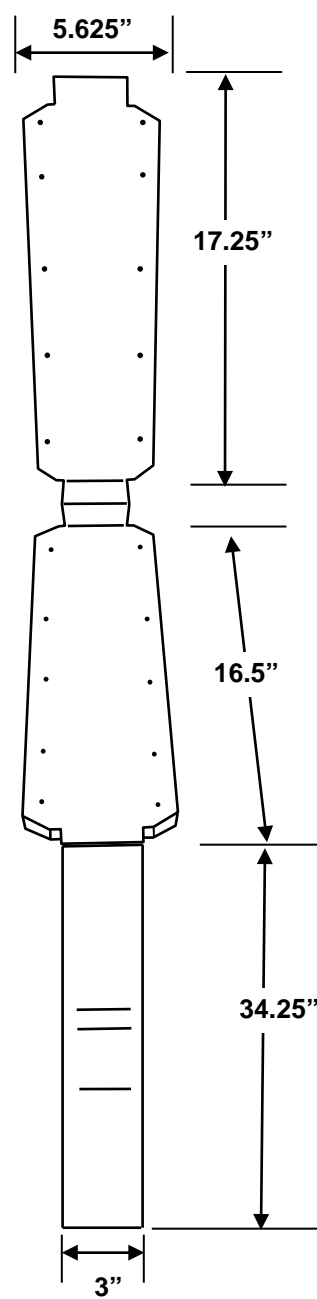

Inground Malibu Bench Leg

Outside view (Left/Right Leg)

Center Leg

Inside view (Left/Right Leg)

NOTE: All measurements are approximate. Size will vary from production run to production run due to variations in raw material. Sizes are also slightly different between colored items and black.