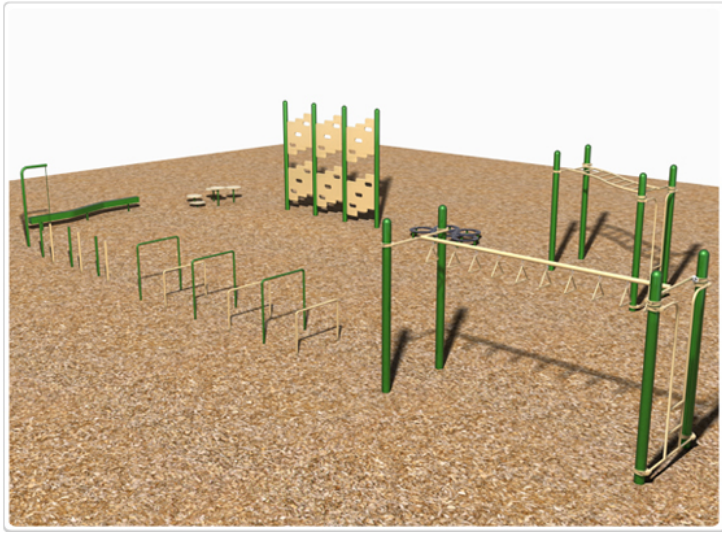

9 Station Course

Price: \$10,619.00 - \$13,747.00

SKU: 9stationcourse

Product Page: <https://www.terraboundsolutions.com/product/9-station-course/>

Product Attributes

- Dimensions: N/A
- Weight: 1926 lbs