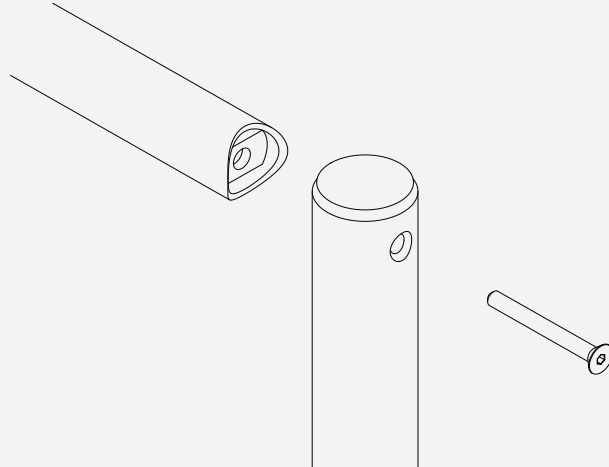

SADDLE BUDDY™

EASY ASSEMBLY

The Saddle Buddy™ is easy to install

FINISH OPTIONS

Galvanized

MOUNT OPTIONS

Surface

In-Ground

Rail

TERRA BOUND
SOLUTIONS™

20020 Hickory Twig Way | Spring, TX 77388 | Toll Free: 1-877-857-2915