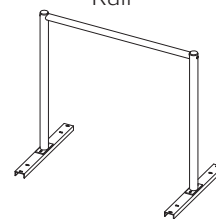

SADDLE BUDDY™

EASY ASSEMBLY

The Saddle Buddy™ is easy to install

FINISH OPTIONS

Galvanized

MOUNT OPTIONS

Surface

In-Ground

Rail

TERRA BOUND
SOLUTIONS™

20020 Hickory Twig Way | Spring, TX 77388 | Toll Free: 1-877-857-2915