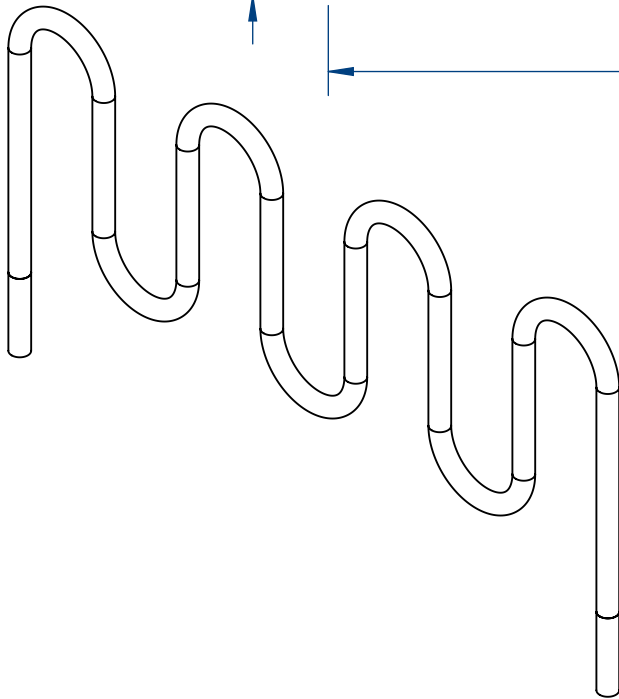

FRONT VIEW

SIDE VIEW

TERRA BOUND
SOLUTIONS™

PROPRIETARY AND CONFIDENTIAL

THE INFORMATION CONTAINED IN THIS DRAWING IS THE SOLE PROPERTY OF Advantage Panels & Fence, Inc. PO Box 1790 Whitney, TX. ANY REPRODUCTION IN PART OR AS A WHOLE WITHOUT THE WRITTEN PERMISSION OF Advantage Panels & Fence, Inc. PO Box 1790 Whitney, TX. IS PROHIBITED.

	NAME	DATE	TITLE:	
DRAWN	GM	6/3/2016	Wave Style Bike Rack 93in InGround Version	
SALES APPR.				
CLIENT APPR.				
MFG APPR.				
Q.A.				
SIZE	DWG. NO.	REV		
A	WSBRIG-003			
WEIGHT:		SHEET 1 OF 1		