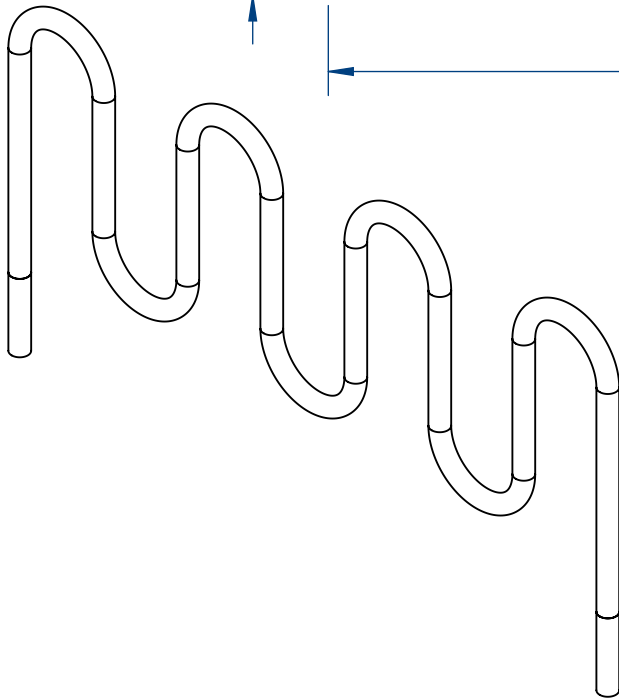

FRONT VIEW

SIDE VIEW

TERRA BOUND
SOLUTIONS™

PROPRIETARY AND CONFIDENTIAL
THE INFORMATION CONTAINED IN THIS DRAWING IS THE SOLE PROPERTY OF Advantage Panels & Fence, Inc. PO Box 1790 Whitney, TX. ANY REPRODUCTION IN PART OR AS A WHOLE WITHOUT THE WRITTEN PERMISSION OF Advantage Panels & Fence, Inc. PO Box 1790 Whitney, TX. IS PROHIBITED.

	NAME	DATE	TITLE:	
DRAWN	GM	6/3/2016	Wave Style Bike Rack 93in InGround Version	
SALES APPR.				
CLIENT APPR.				
MFG APPR.				
Q.A.				
SIZE	DWG. NO.	REV		
A	WSBRIG-003			
WEIGHT:		SHEET 1 OF 1		