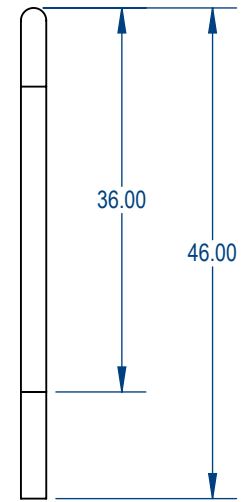

SIDE VIEW

TERRA BOUND
SOLUTIONS™

PROPRIETARY AND CONFIDENTIAL

THE INFORMATION CONTAINED IN THIS DRAWING IS THE SOLE PROPERTY OF Aadvantage Panels & Fence, Inc. PO Box 1790 Whitney, TX. ANY REPRODUCTION IN PART OR AS A WHOLE WITHOUT THE WRITTEN PERMISSION OF Aadvantage Panels & Fence, Inc. PO Box 1790 Whitney, TX. IS PROHIBITED.

	NAME	DATE
DRAWN	GM	6/3/2016
SALES APPR.		
CLIENT APPR.		
MFG APPR.		
Q.A.		

TITLE:		
Wave Style Bike Rack		
43in InGround Version		
SIZE	DWG. NO.	REV
A	WSBRIG-001	
WEIGHT:		SHEET 1 OF 1