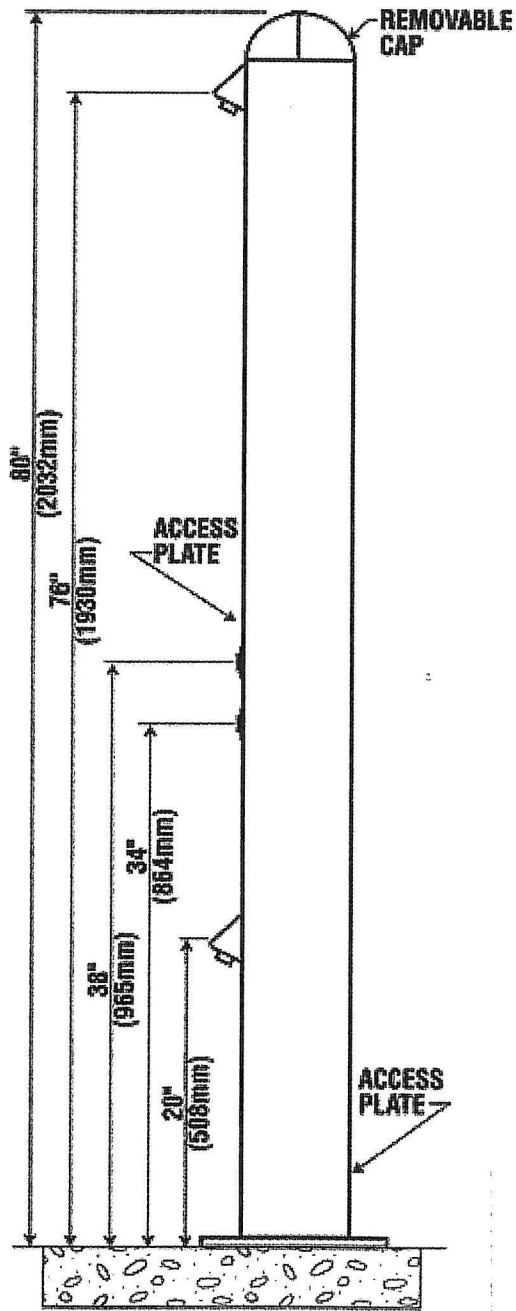

Dimensional Information

Model

KP62BFS

Pedestal Outdoor Shower & Foot Spray-- Steel pipe

NOTE: All dimensions subject to manufacturing variance of plus or minus 1/4" (6 mm)

NOTE: FOUR 9/16" O.D. MOUNTING BOLTS SPACED ON 10" DIA. @ 90°

12" DIA. PLATE