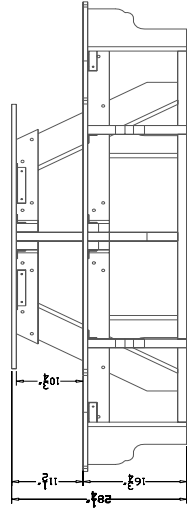

The Open Round Table

ASM-ORT • ASM-ORTHA

ASM-ORT
Black Frame
Gray Sheet

The Open Round Table combines easy access seating with a durable low maintenance design. The frame is made with recycled plastic lumber, and sheet plastic for the table tops and seats. Also available with a universal access option.

Open Round & Open Round Universal Access Table

ASM-ORT

ASM-ORTHA

Weight Capacity
1,350 lbs
Product Weight
212 lbs

Weight Capacity
1,350 lbs
Product Weight
183 lbs

Sheet plastic colors for table & seats

Black	Brown	Forest	Gray
Blue	Charcoal	Red	Yellow
Sand	White	Tan	