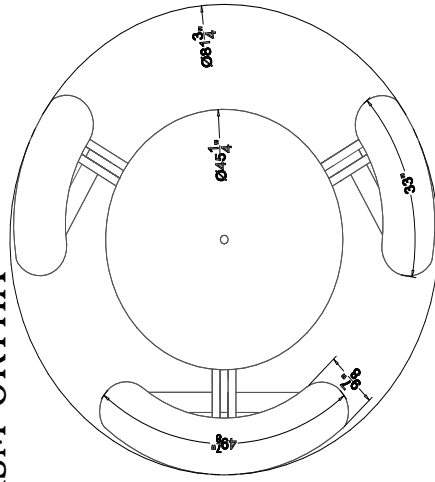

Open Round & Open Round Universal Access Table

ASM-ORT

ASM-ORTHA

Weight Capacity
1,350 lbs
Product Weight
212 lbs

Weight Capacity
1,350 lbs
Product Weight
183 lbs

Sheet plastic colors for table & seats

Black	Brown	Forest	Gray
Blue	Charcoal	Red	Yellow
Sand	White	Tan	