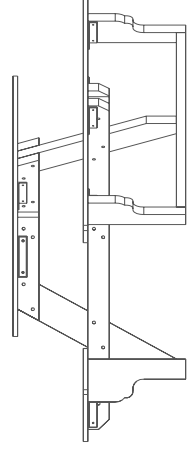

The Open Round Table

ASM-ORT • ASM-ORTHA

ASM-ORT
Black Frame
Gray Sheet

The Open Round Table combines easy access seating with a durable low maintenance design. The frame is made with recycled plastic lumber, and sheet plastic for the table tops and seats. Also available with a universal access option.

Open Round & Open Round Universal Access Table

ASM-ORT

ASM-ORTHA

Weight Capacity
1,350 lbs
Product Weight
212 lbs

Weight Capacity
1,350 lbs
Product Weight
183 lbs

Sheet plastic colors for table & seats

Black	Brown	Forest	Gray
Blue	Charcoal	Red	Yellow
Sand	White	Tan	