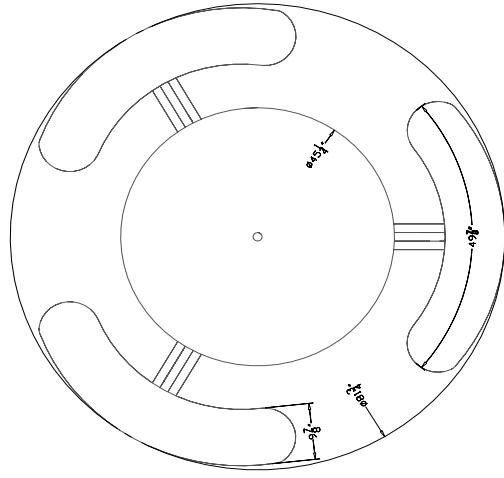

The Open Round Table

ASM-ORT • ASM-ORTHA

ASM-ORT
Black Frame
Gray Sheet

The Open Round Table combines easy access seating with a durable low maintenance design. The frame is made with recycled plastic lumber, and sheet plastic for the table tops and seats. Also available with a universal access option.

ASM-ORTHA
Black Frame & Red Sheet

*See back of page for
details and measurements*

TERRA BOUND
SOLUTIONS™

Proudly made
in the USA

Eco-Friendly Products

100% Recycled
Product

1-877-857-2915
terraboundsolutions.com

Open Round & Open Round Universal Access Table

ASM-ORT

ASM-ORTHA

Weight Capacity
1,350 lbs
Product Weight
212 lbs

Weight Capacity
1,350 lbs
Product Weight
183 lbs

Sheet plastic colors for table & seats

Black	Brown	Forest	Gray
Blue	Charcoal	Red	Yellow
Sand	White	Tan	