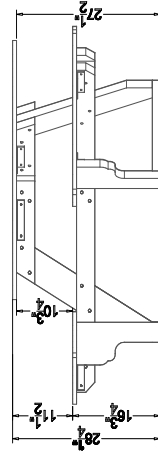

Open Round & Open Round Universal Access Table

ASM-ORT

ASM-ORTHA

Weight Capacity
1,350 lbs
Product Weight
212 lbs

Weight Capacity
1,350 lbs
Product Weight
183 lbs

Sheet plastic colors for table & seats

Black	Brown	Forest	Gray
Blue	Charcoal	Red	Yellow
Sand	White	Tan	