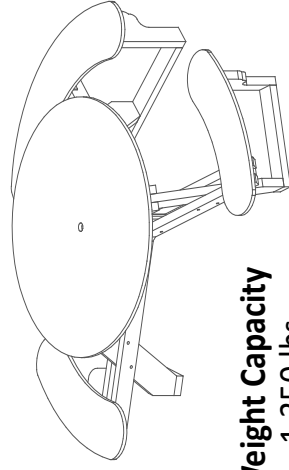

Open Round & Open Round Universal Access Table

ASM-ORT

ASM-ORTHA

Weight Capacity
1,350 lbs
Product Weight
212 lbs

Weight Capacity
1,350 lbs
Product Weight
183 lbs

Sheet plastic colors for table & seats

Black	Brown	Forest	Gray
Blue	Charcoal	Red	Yellow
Sand	White	Tan	