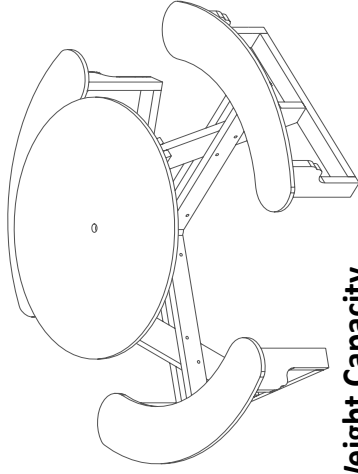

The Open Round Table

ASM-ORT • ASM-ORTHA

ASM-ORT
Black Frame
Gray Sheet

The Open Round Table combines easy access seating with a durable low maintenance design. The frame is made with recycled plastic lumber, and sheet plastic for the table tops and seats. Also available with a universal access option.

Open Round & Open Round Universal Access Table

ASM-ORT

ASM-ORTHA

Weight Capacity
1,350 lbs
Product Weight
212 lbs

Weight Capacity
1,350 lbs
Product Weight
183 lbs

Sheet plastic colors for table & seats

Black	Brown	Forest	Gray
Blue	Charcoal	Red	Yellow
Sand	White	Tan	