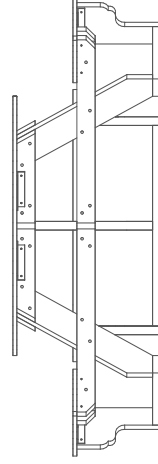

The Open Round Table

ASM-ORT • ASM-ORTHA

ASM-ORT
Black Frame
Gray Sheet

The Open Round Table combines easy access seating with a durable low maintenance design. The frame is made with recycled plastic lumber, and sheet plastic for the table tops and seats. Also available with a universal access option.

Open Round & Open Round Universal Access Table

ASM-ORT

ASM-ORTHA

Weight Capacity
1,350 lbs
Product Weight
212 lbs

Weight Capacity
1,350 lbs
Product Weight
183 lbs

Sheet plastic colors for table & seats

Black	Brown	Forest	Gray
Blue	Charcoal	Red	Yellow
Sand	White	Tan	