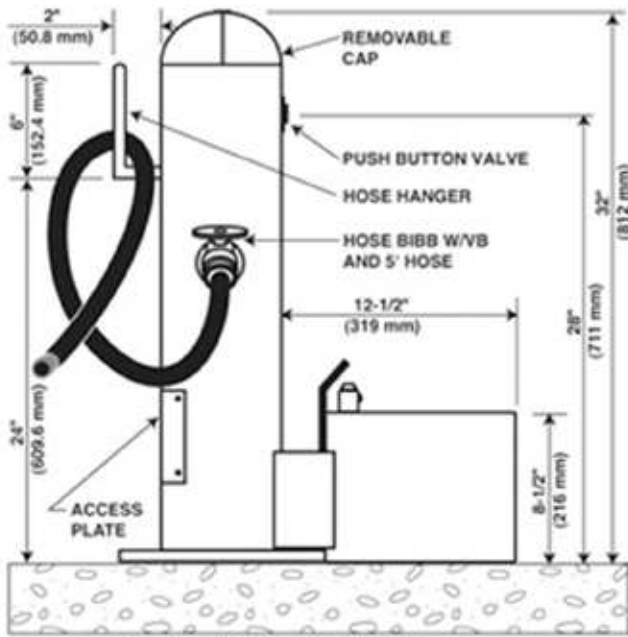

METAL PEDESTAL PET FOUNTAINS
9000-66-SS

NOTE: FOUR 9/16" O.D. MOUNTING HOLES SPACED ON 10" DIA. @ 90°