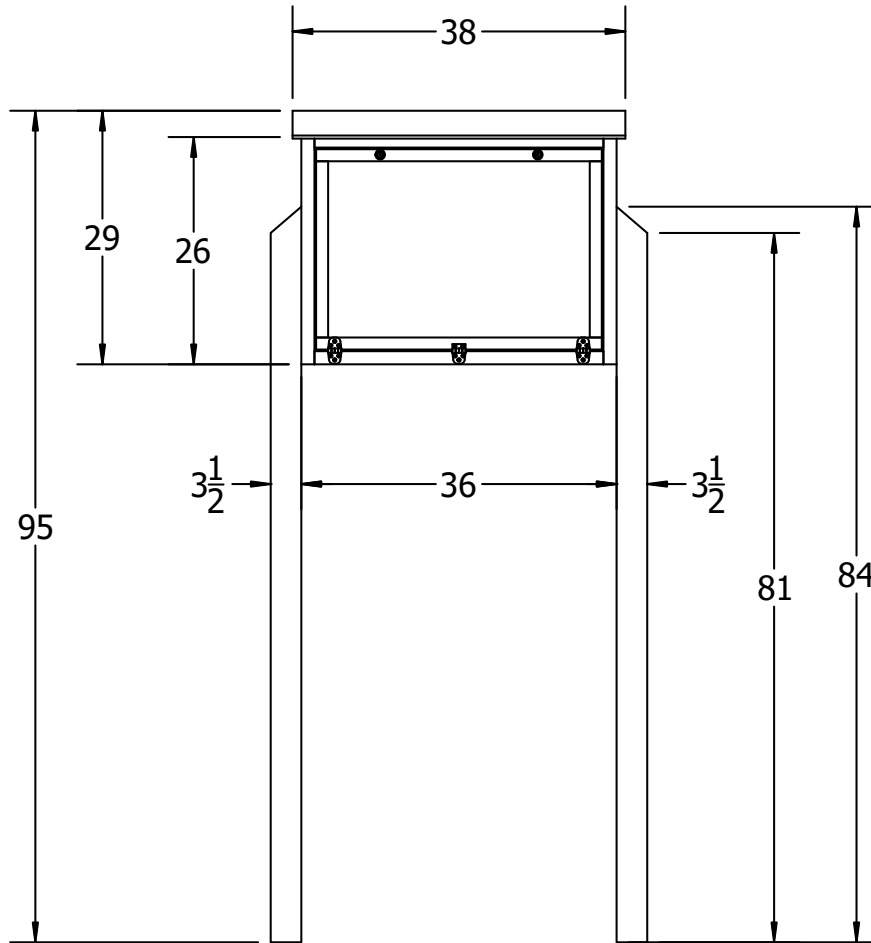

TOP VIEW

FRONT VIEW

ISOMETRIC VIEW

**STANDARD COLORS**

INSERT COLOR CODE IN PRODUCT NUMBER  
CEDAR= CED, GREEN= GRE,

EXAMPLE: CEDAR MEDIUM MESSAGE CENTER-  
HINGED- 1 SIDE- 2 POSTS=  
PB MC2HP**CED**