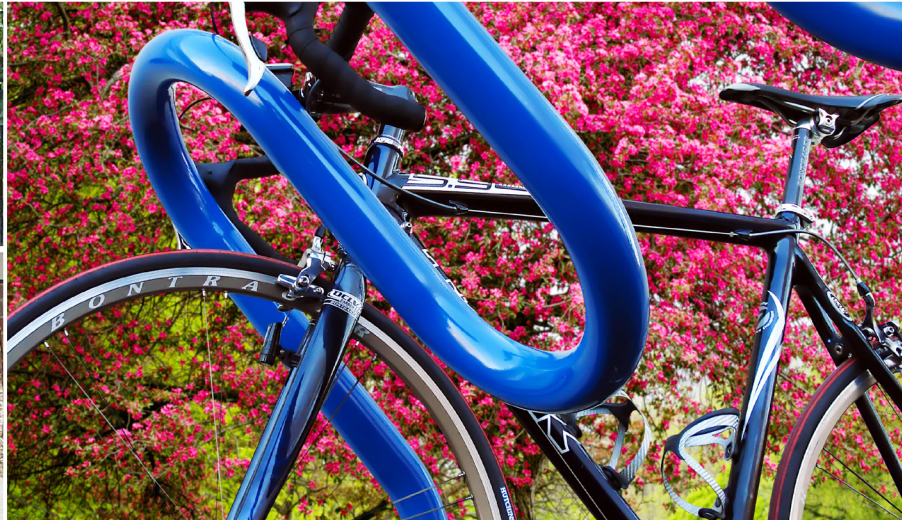

HI ROLLER

Support Your Bikes

The Hi Roller puts a unique twist on a familiar design. By adding an extra bend to a rolling-style rack, the Hi Roller provides a much greater degree of bicycle support than its purely vertical counterpart. The Hi Roller can be ordered for in-ground or foot mounted installation. This rack uses thick pipe construction and allows for one of the wheels and frame to be secured using a u-style bike lock. The Hi Roller is available in various lengths to meet your bike capacity needs.

Hi3H
66"
5 Bikes

Hi4H
90"
6 Bikes

Hi5H
114"
7 Bikes

FINISH OPTIONS

Galvanized

Stainless

Powder Coat

White	Black	Light Gray RAL 7042	Deep Red RAL 3003	Yellow RAL 1023
CNH Bright Yellow	Orange RAL 2004	Blue RAL 5005	Sky Blue RAL 5015	Hunter Green RAL 6005
Light Green RAL 6018	Green RAL 6016	Sepia Brown RAL 8014	Bronze	Silver 9007
Dark Purple	Flat Black	Wine Red RAL 3005	Beige RAL 1001	Iron Gray 7011