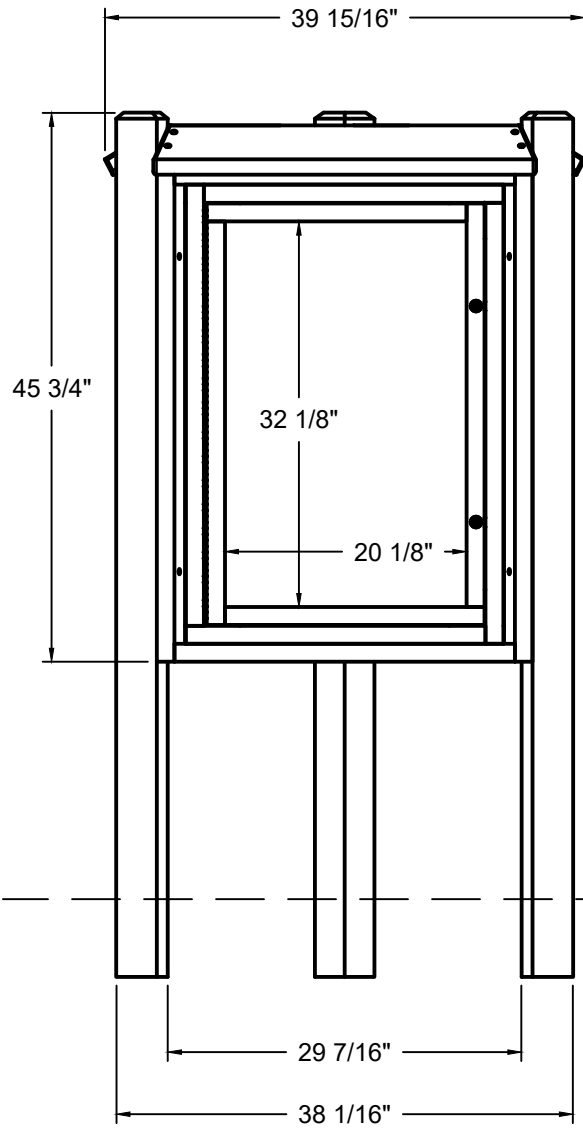

ASM-AEK6

TRUNCATE TO
PREFERRED HEIGHT
FOR **SURFACE**
MOUNTING