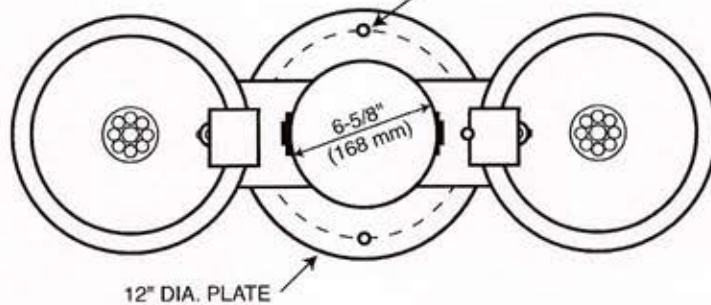

MODEL: 9002
DUAL PET FOUNTAIN
MOUNTING: SURFACE

MODEL: 9002

NOTE: FOUR 9/16" O.D. MOUNTING
BOLTS SPACED ON 10" DIA. @ 90°

NOTES:

THESE ROUGH-IN DIMENSIONS MAY VARY 1/2" (13 MM) PLUS OR MINUS.
ALL DIMENSIONS SUBJECT TO MANUFACTURING VARIANCE OF PLUS OR MINUS 1/4" (6 MM).