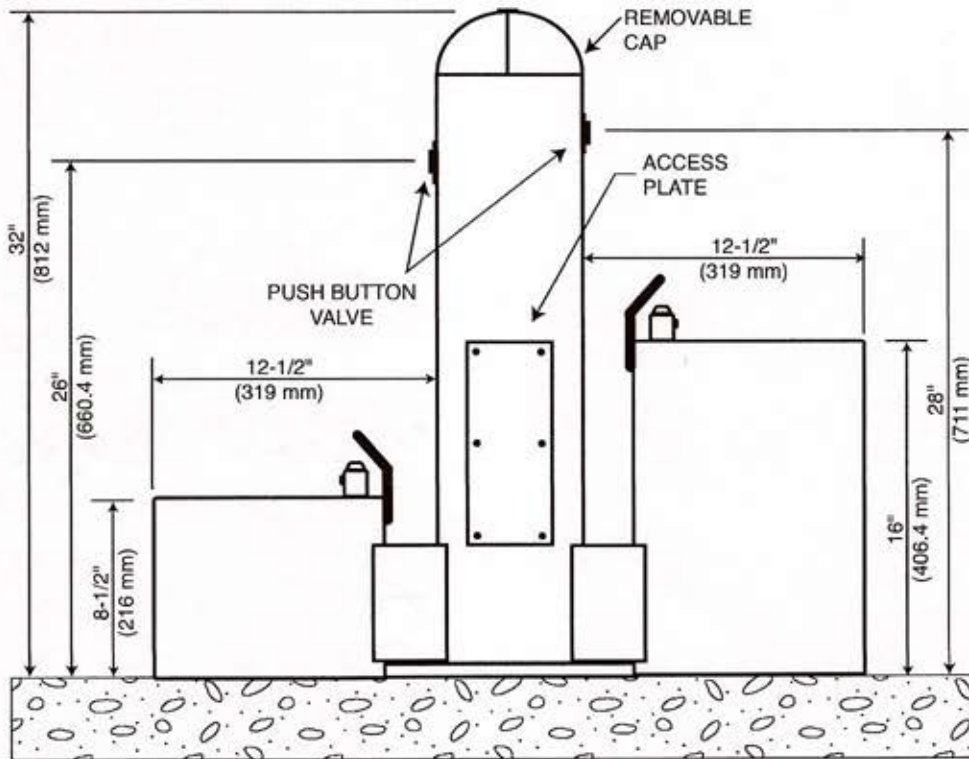

MODEL: 9002
DUAL PET FOUNTAIN
MOUNTING: SURFACE

MODEL: 9002

NOTE: FOUR 9/16" O.D. MOUNTING
BOLTS SPACED ON 10" DIA. @ 90°

NOTES:

THESE ROUGH-IN DIMENSIONS MAY VARY 1/2" (13 MM) PLUS OR MINUS.
ALL DIMENSIONS SUBJECT TO MANUFACTURING VARIANCE OF PLUS OR MINUS 1/4" (6 MM).