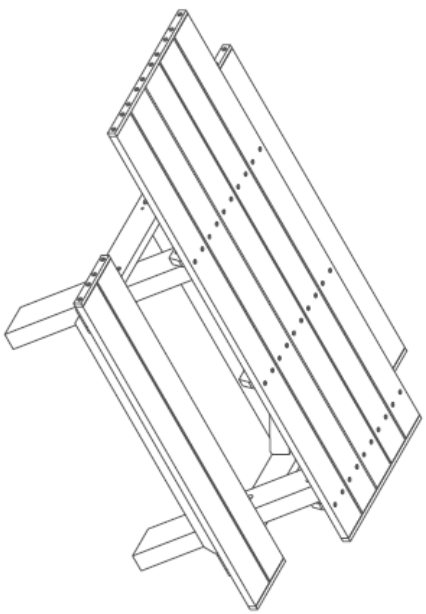

ASM-DPTHA-03