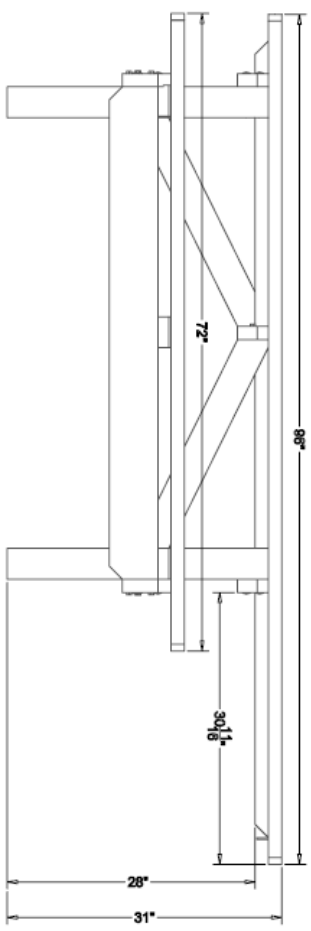

ASM-DPTHA-03