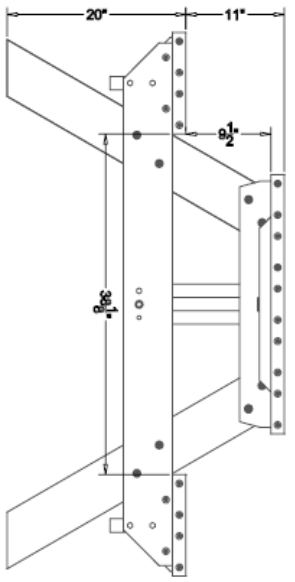

ASM-DPTHA-03