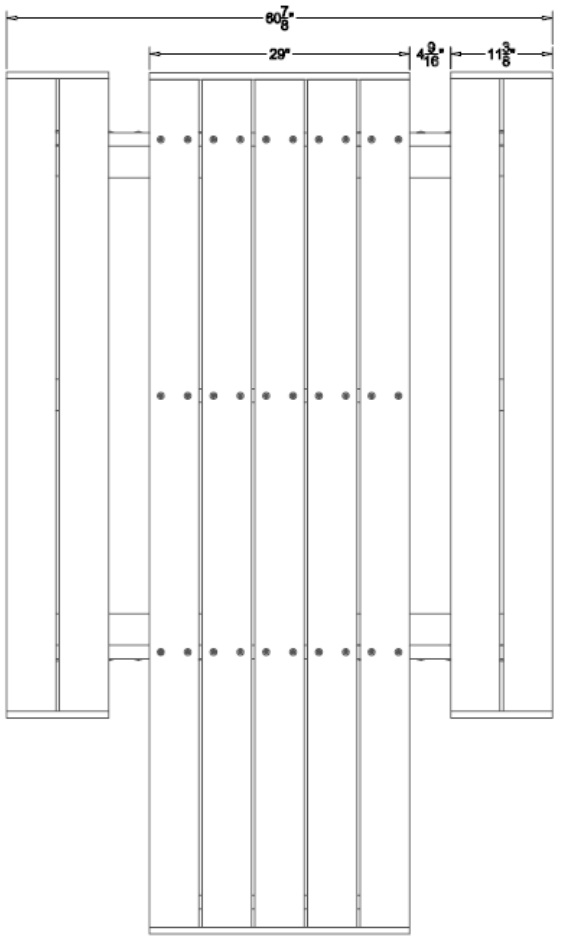

ASM-DPTHA-03