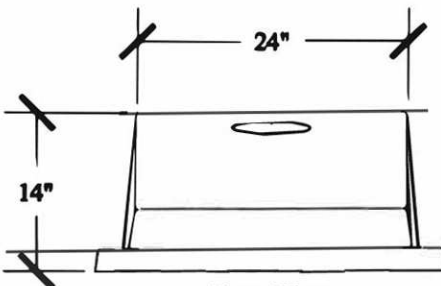

Top View

1/2" Round Typical All Edges

Front View

Side View

1 Scale: 1-1/2"=1'-0"

Weight: 633 lbs. / Piece

File Name:	KPBT
Drawing Date:	6-23-09
Project Name:	

TERRA BOUND
SOLUTIONS™