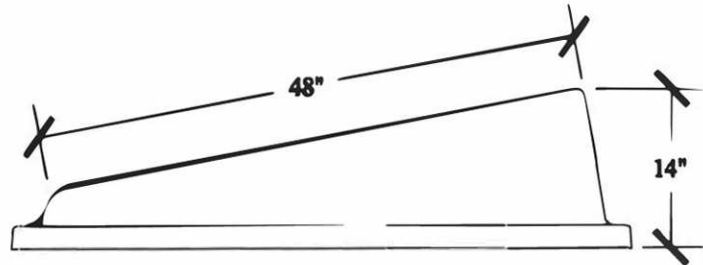

Top View

1/2" Round Typical All Edges

Front View

Side View

1 Scale: 1-1/2"=1'-0"

Weight: 633 lbs. / Piece

File Name:	KPBT
Drawing Date:	6-23-09
Project Name:	

TERRA BOUND
SOLUTIONS™