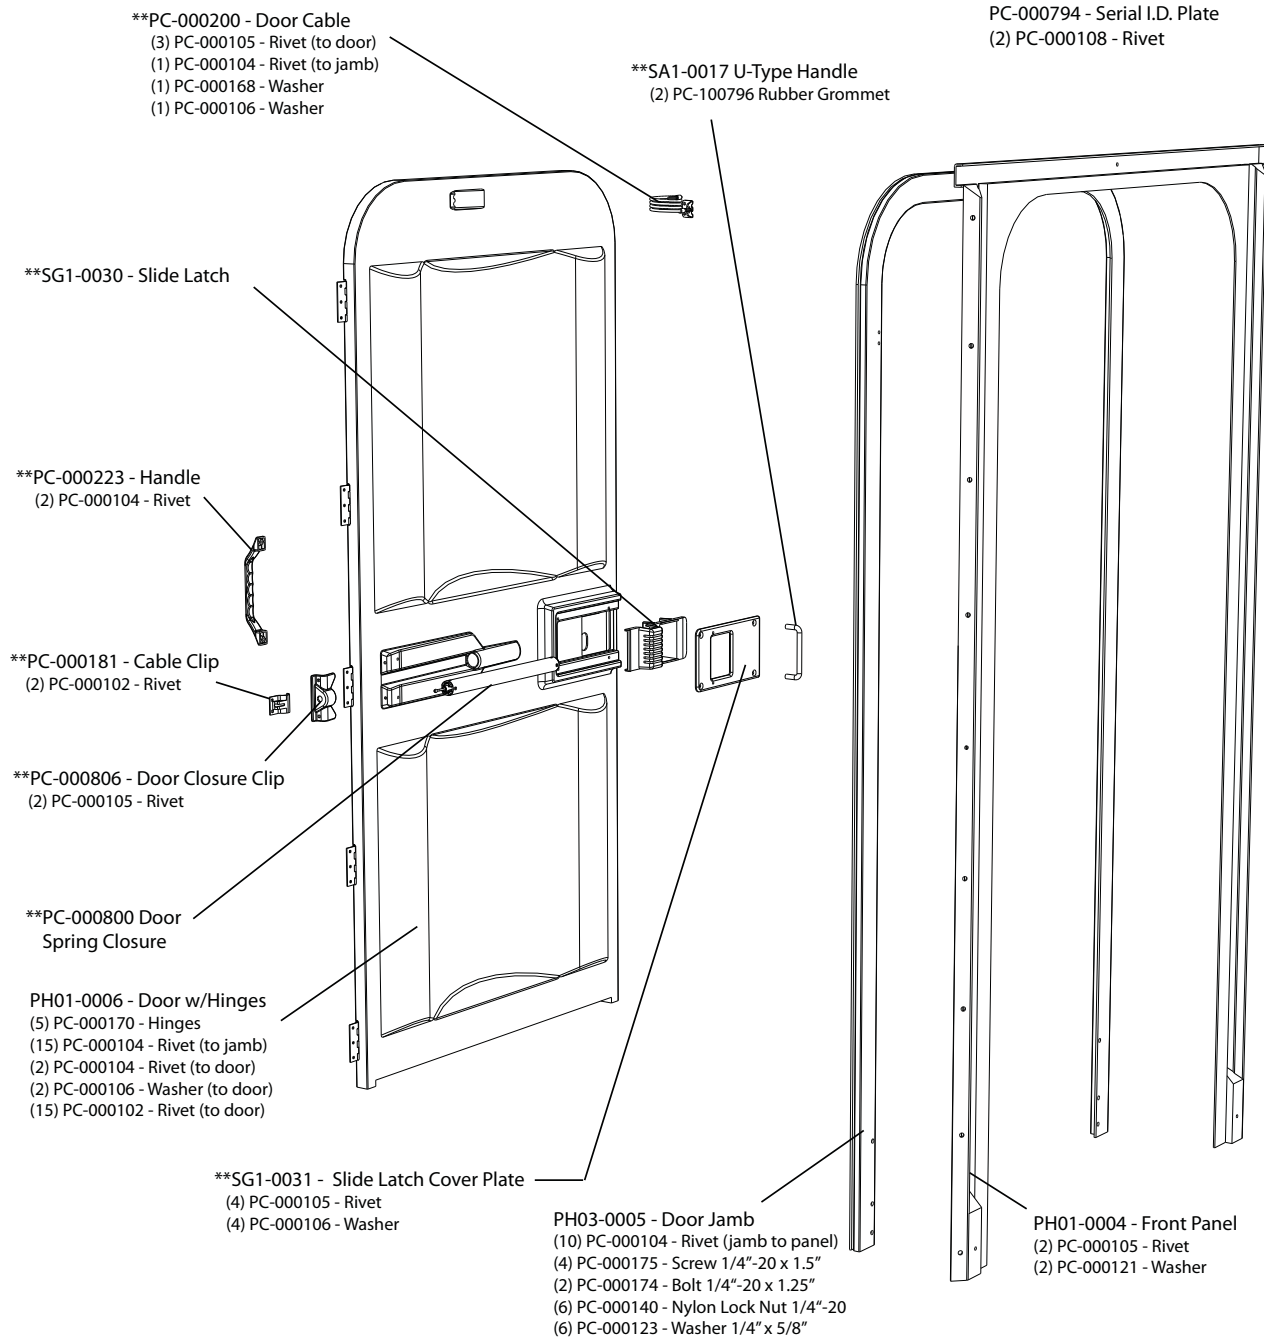

## PH01-0003 Front Assembly

NOT SHOWN  
 PC-000794 - Serial I.D. Plate  
 (2) PC-000108 - Rivet

\*\* Items are not included with PH01-0003 Front Assembly.  
 Parts bag PH03-0206 is available for replacement purposes.

## Optional Recirculating Flush System - Exploded View