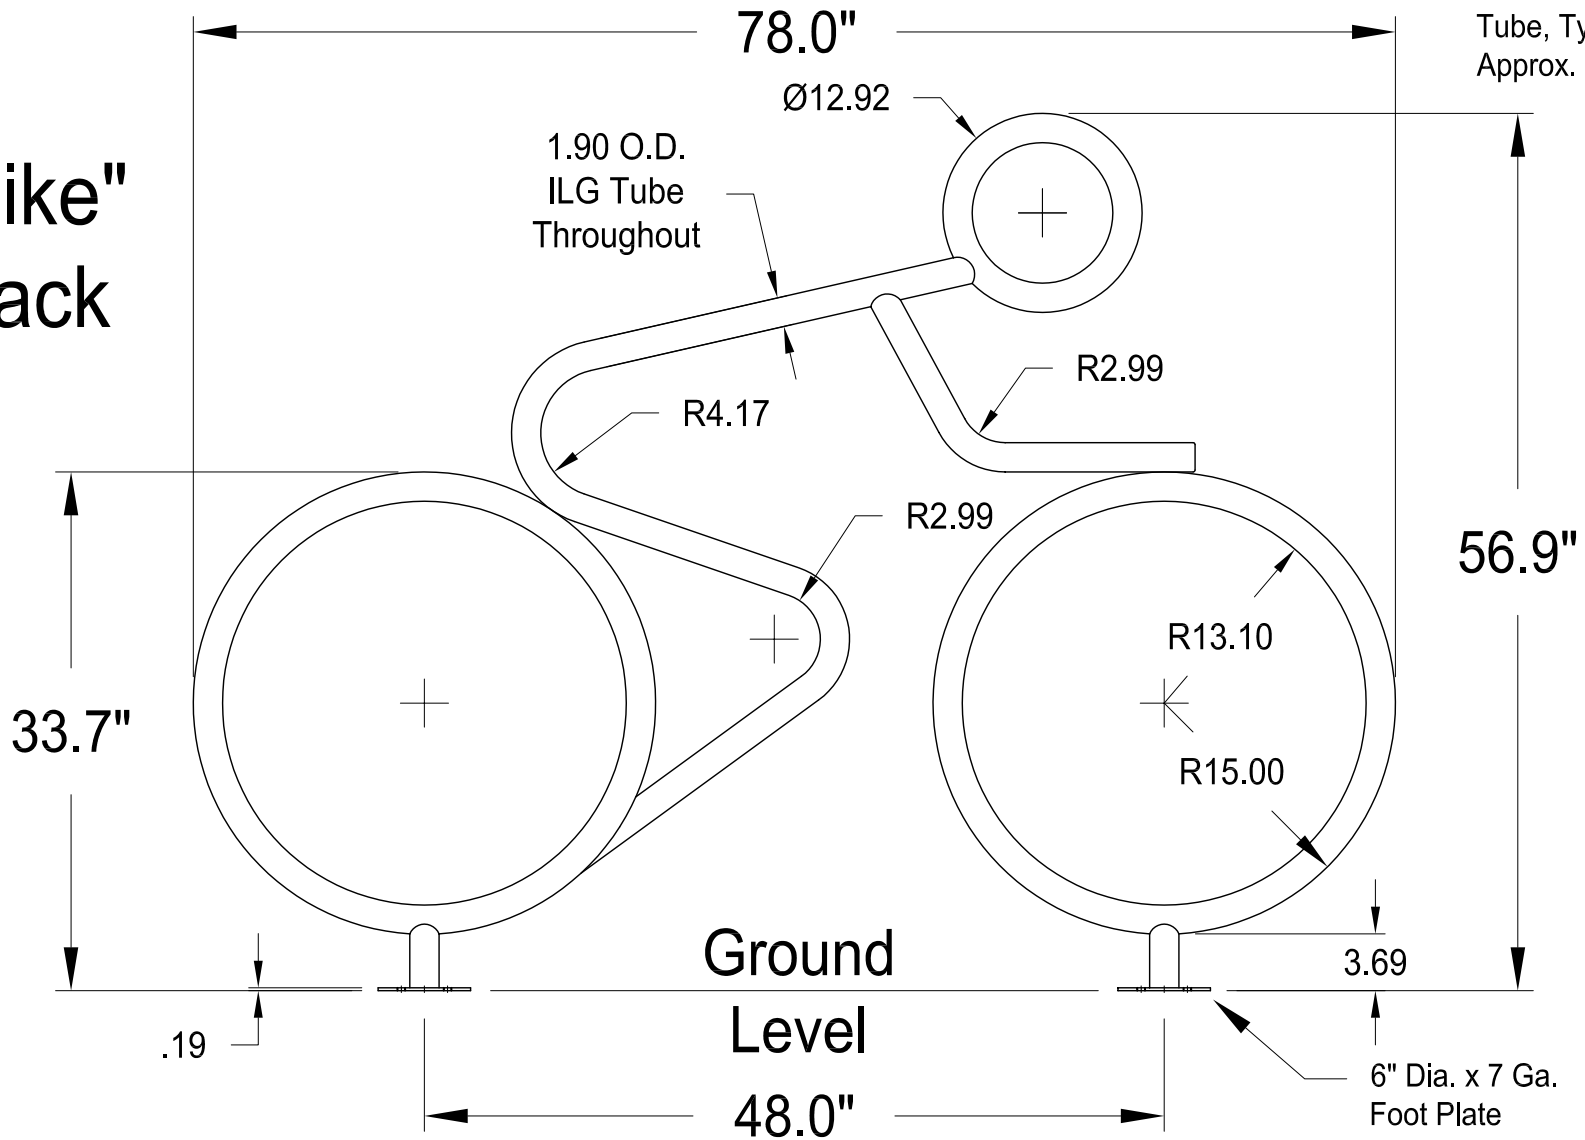

BREAK ALL EDGES AND CORNERS

Material:
1.9" O.D. x .095 Wall ILG
Tube, Typ. Throughout
Approx. 324" Total

"Bike" Rack

33.7"

Ground
Level

48.0"

56.9"

3.69
6" Dia. x 7 Ga.
Foot Plate
P/N: 07077700 Qty: 2

REV	ECN	REVISION DESCRIPTION	DATE	BY
-	ERN--	NEW DRAWING RELEASE	-	-

TOLERANCES UNLESS OTHERWISE NOTED:
2 PLACE DEC. ±.030
3 PLACE DEC. ±.010
ANGLES ±1.0°

ITEM	DESCRIPTION	P/N	QTY
1	"Bike" Surface Mount Bike Rack	-	-

SCALE: 1:15
DATE: 190
DRAWN BY:
CHECKED BY:
SHEET OF

TITLE
DWG NO:
REVISION