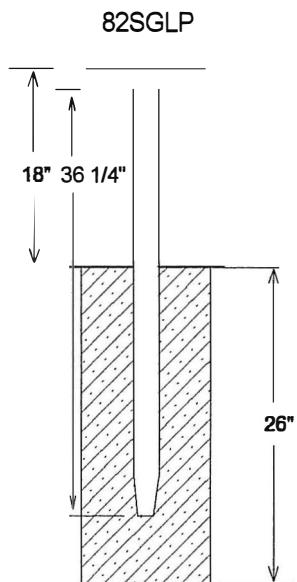

2"x 10" ACQ TREATED SOUTHERN YELLOW PINE

END VIEW

2"x 10" No. 1 ACQ TREATED SOUTHERN YELLOW PINE WOOD

THE LEGS ARE 2 3/8" O.D. GALVANIZED TUBING
ALL WELDS ARE COLD GALVANIZED & PAINTED

Ground Level

MODEL	WT.
82SGLP	54 lbs.
82SGLPSM	54 lbs.
82PGLP	57 lbs.