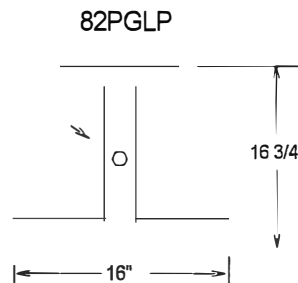

2"x 10" ACQ TREATED SOUTHERN YELLOW PINE

END VIEW

2"x 10" No. 1 ACQ TREATED SOUTHERN YELLOW PINE WOOD

THE LEGS ARE 2 3/8" O.D. GALVANIZED TUBING
ALL WELDS ARE COLD GALVANIZED & PAINTED

Ground Level

MODEL	WT.
82SGLP	54 lbs.
82SGLPSM	54 lbs.
82PGLP	57 lbs.