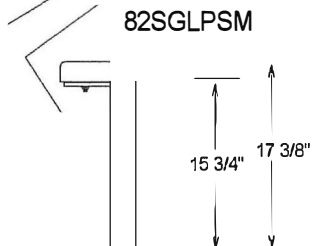

2"x 10" ACQ TREATED SOUTHERN YELLOW PINE

END VIEW

2"x 10" No. 1 ACQ TREATED SOUTHERN YELLOW PINE WOOD

THE LEGS ARE 2 3/8" O.D. GALVANIZED TUBING
ALL WELDS ARE COLD GALVANIZED & PAINTED

Ground Level

MODEL	WT.
82SGLP	54 lbs.
82SGLPSM	54 lbs.
82PGLP	57 lbs.