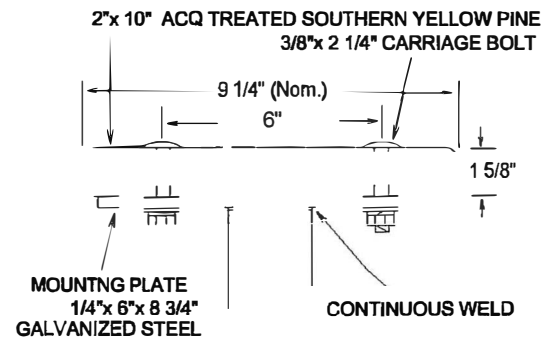

2"x 10" ACQ TREATED SOUTHERN YELLOW PINE

END VIEW

2"x 10" No. 1 ACQ TREATED SOUTHERN YELLOW PINE WOOD

THE LEGS ARE 2 3/8" O.D. GALVANIZED TUBING
ALL WELDS ARE COLD GALVANIZED & PAINTED

Ground Level

MODEL	WT.
82SGLP	54 lbs.
82SGLPSM	54 lbs.
82PGLP	57 lbs.