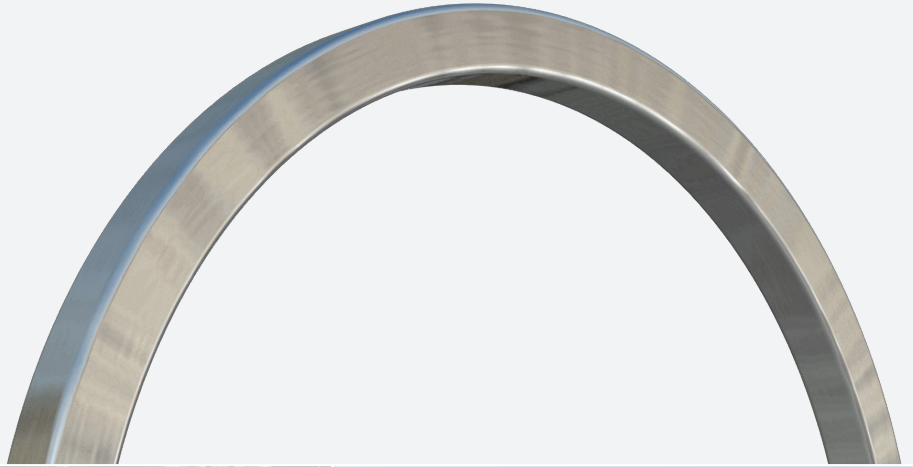

ARC RACK

Security With Style

Elegant and practical: the Dero Arc Rack parks bicycles with additional flair when more than a plain rack is needed. Square tubing provides function and style with clean geometric lines and resistance to pipe-cutters – a tool of choice among bike thieves. Parks two bikes.

TERRA BOUND
SOLUTIONS™

2020 Hickory Twig Way | Spring, TX 77388 | Toll Free: 1-877-857-2915

ARC RACK

Featuring square tube construction for increased security

FINISH OPTIONS

Galvanized

Stainless

PVC Dip