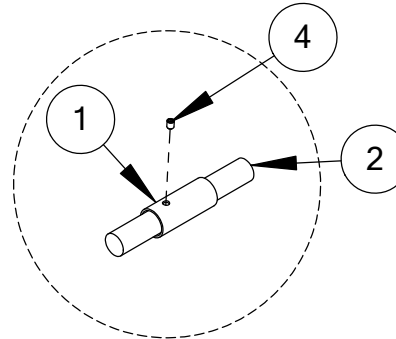

"S" HORIZONTAL LADDER

902-109

ITEM NO.	PART NUMBER	DESCRIPTION	QTY.
1	903-109	"S" Horizontal Ladder	1
2	904-004	Stub	4
3	903-001	Pipe Clamp	4
4	196-807	3/8" x 3/8" Socket Set Screw	8
5	126-703	3/8" x 1" Buttonhead Bolt	4
6	236-601	3/8" T-Nut	4
7	196-555	1/4" x 3/4" Roll Pin	4

DETAIL A
Typ 4 PIs

DETAIL B
Typ 4 PIs

5

↑

4

3

2

1