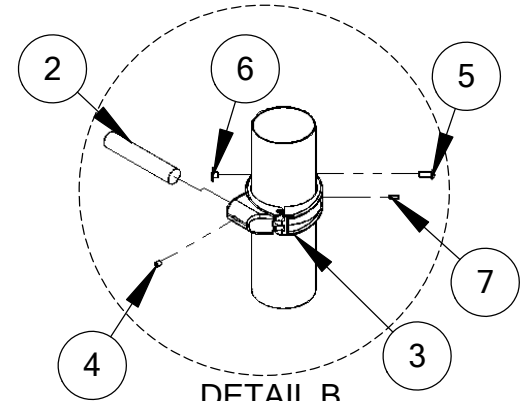

"S" HORIZONTAL LADDER

902-109

ITEM NO.	PART NUMBER	DESCRIPTION	QTY.
1	903-109	"S" Horizontal Ladder	1
2	904-004	Stub	4
3	903-001	Pipe Clamp	4
4	196-807	3/8" x 3/8" Socket Set Screw	8
5	126-703	3/8" x 1" Buttonhead Bolt	4
6	236-601	3/8" T-Nut	4
7	196-555	1/4" x 3/4" Roll Pin	4

DETAIL A
Typ 4 PIs

DETAIL B
Typ 4 PIs

5

↑

4

3

2

1