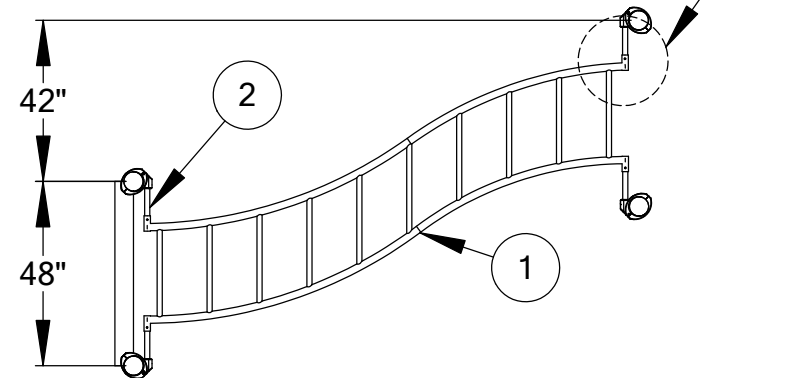

"S" HORIZONTAL LADDER

902-109

ITEM NO.	PART NUMBER	DESCRIPTION	QTY.
1	903-109	"S" Horizontal Ladder	1
2	904-004	Stub	4
3	903-001	Pipe Clamp	4
4	196-807	3/8" x 3/8" Socket Set Screw	8
5	126-703	3/8" x 1" Buttonhead Bolt	4
6	236-601	3/8" T-Nut	4
7	196-555	1/4" x 3/4" Roll Pin	4

5

↑

4

3

2

1