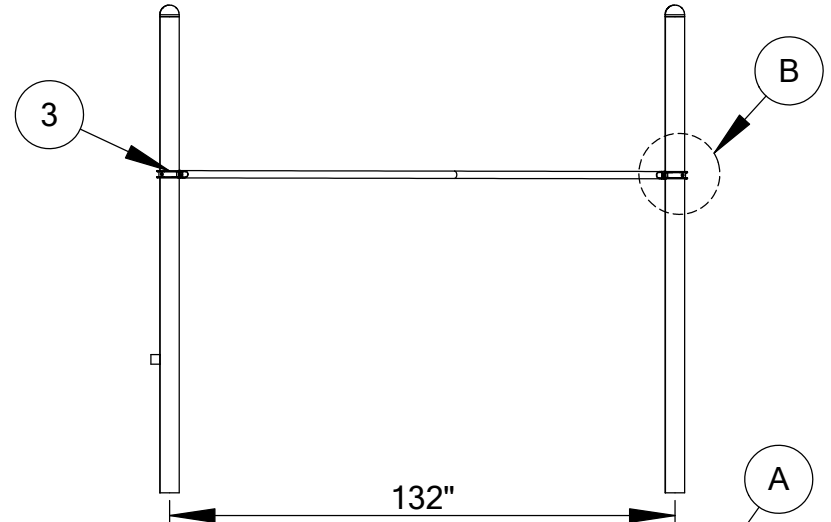

"S" HORIZONTAL LADDER

902-109

ITEM NO.	PART NUMBER	DESCRIPTION	QTY.
1	903-109	"S" Horizontal Ladder	1
2	904-004	Stub	4
3	903-001	Pipe Clamp	4
4	196-807	3/8" x 3/8" Socket Set Screw	8
5	126-703	3/8" x 1" Buttonhead Bolt	4
6	236-601	3/8" T-Nut	4
7	196-555	1/4" x 3/4" Roll Pin	4

DETAIL A
Typ 4 PIs

DETAIL B
Typ 4 PIs

5

↑

4

3

2

1