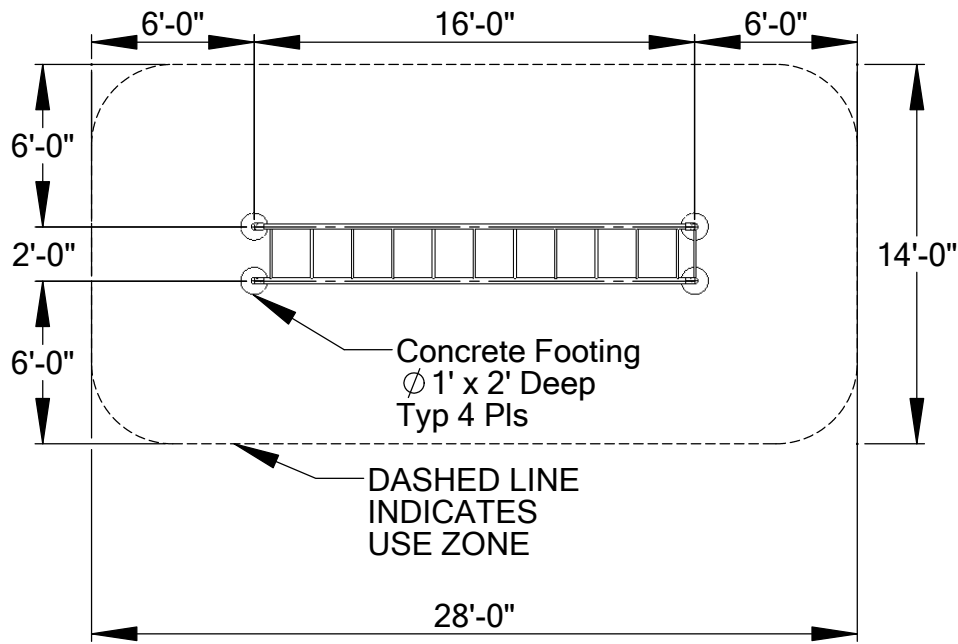

# HORIZONTAL LADDER

501-416

ITEM NO.	PART NUMBER	DESCRIPTION	QTY.
1	503-501	Elbow	4
2	503-315	Ladder	1
3	503-316	Ladder	1
4	503-615	Post	2
5	196-803	1/2" x 3/4" Socket Set Screw	8
6	416-400	1/4" Socket Key	1