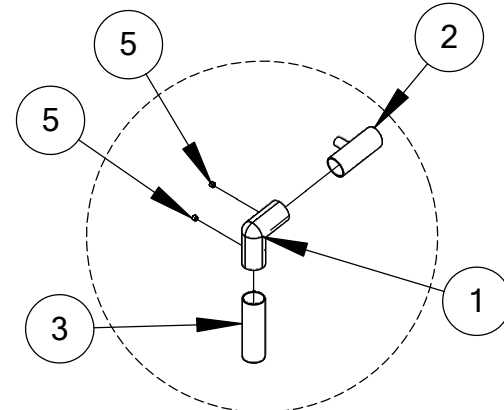

# HORIZONTAL LADDER

501-416

ITEM NO.	PART NUMBER	DESCRIPTION	QTY.
1	503-501	Elbow	4
2	503-315	Ladder	1
3	503-316	Ladder	1
4	503-615	Post	2
5	196-803	1/2" x 3/4" Socket Set Screw	8
6	416-400	1/4" Socket Key	1