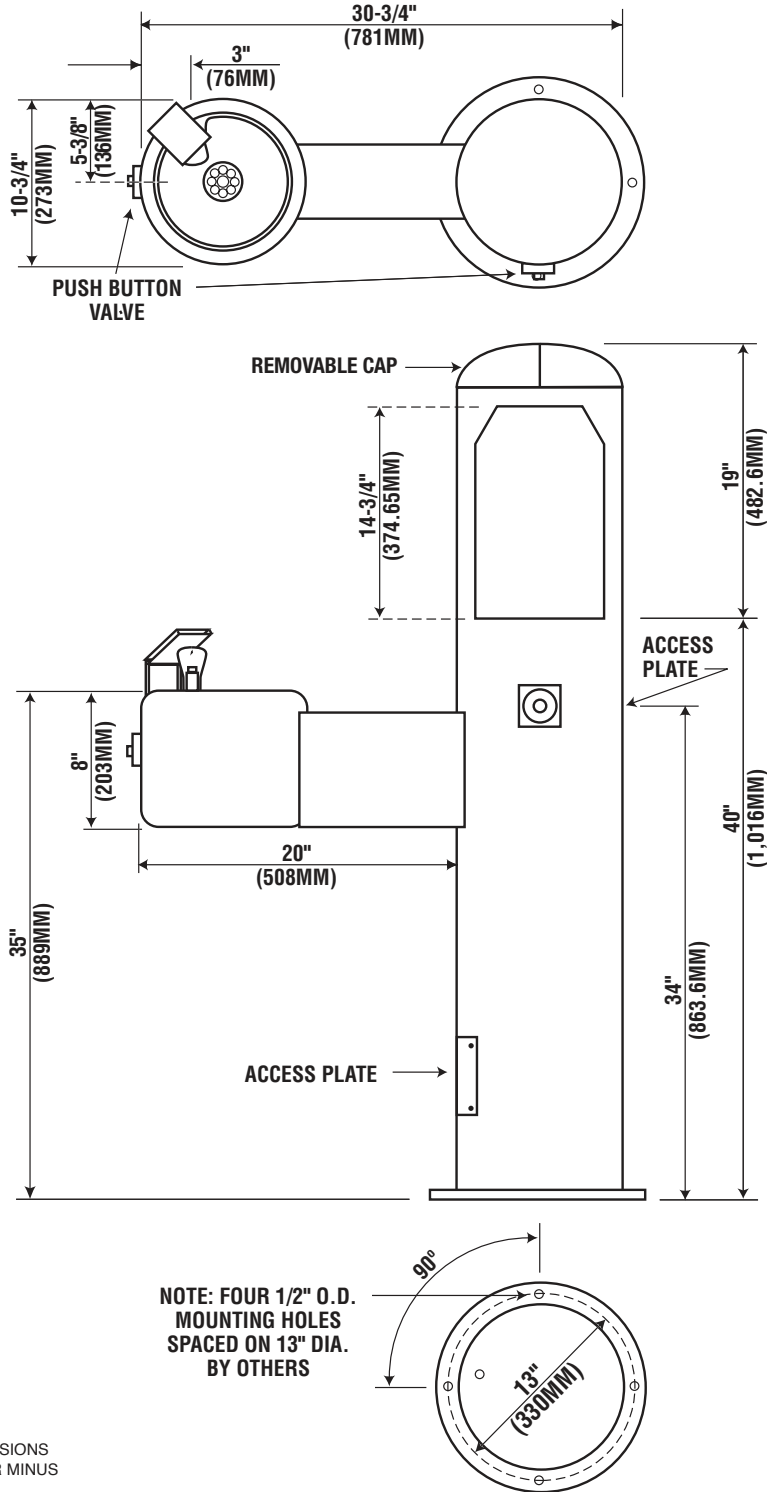

MODEL 7700

MODEL 7700
Single Fountain with
Water Bottle Filler Station

NOTE: THESE ROUGH-IN DIMENSIONS
MAY VARY 1/2: (13 mm) PLUS OR MINUS