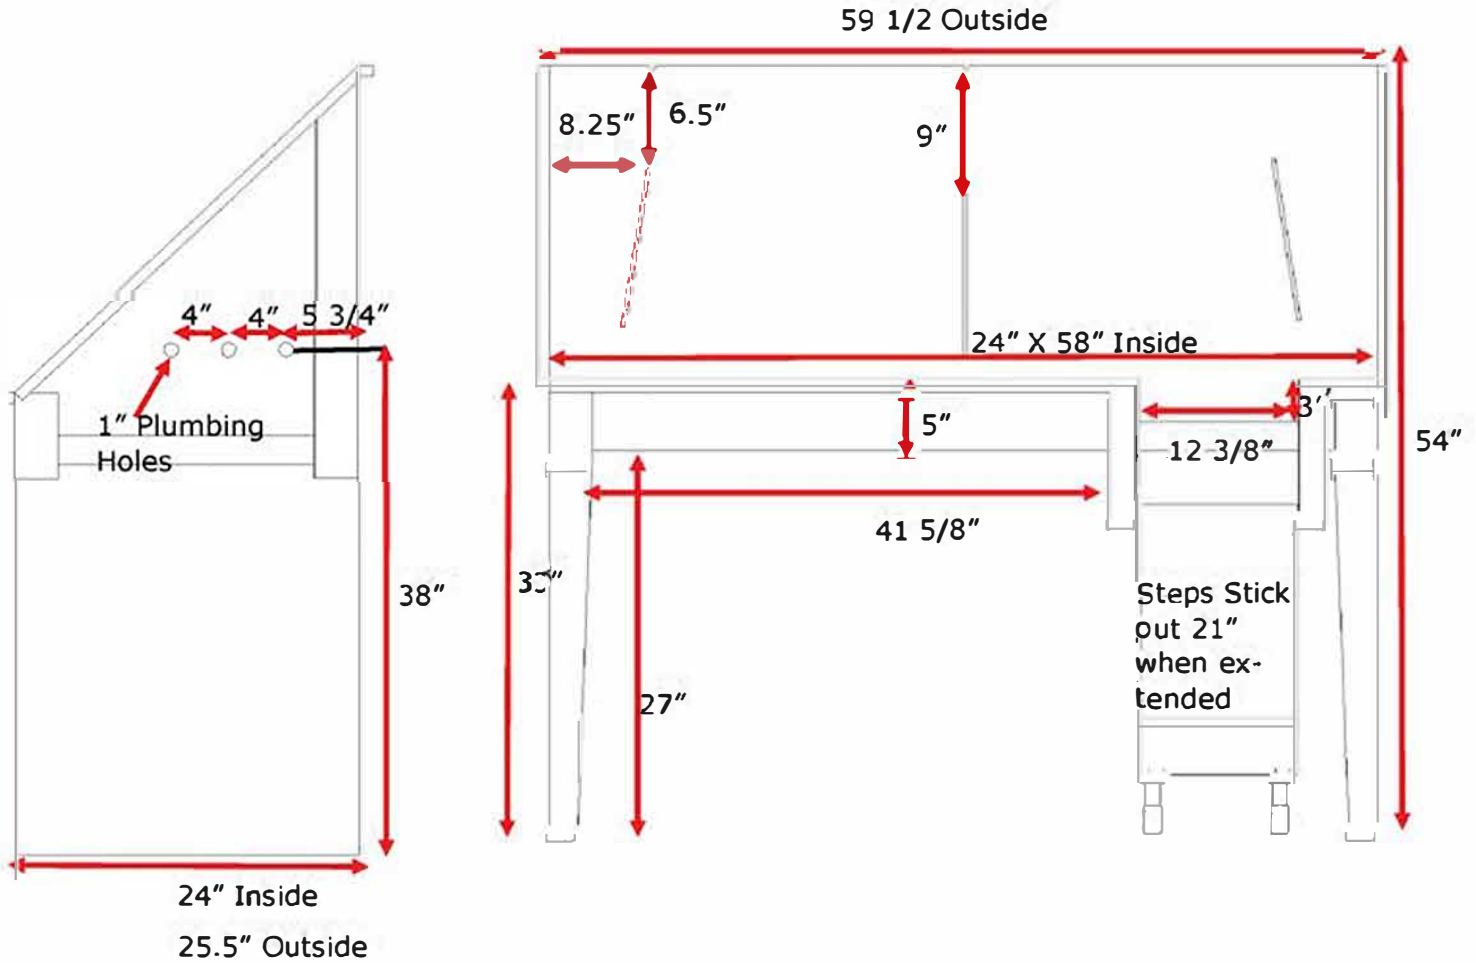

Groomer's Best ADA Compliant Walk-Through Bathing Tub system features all the conveniences today's groomer wants and needs. We've manufactured this tub 5" deep with taller legs to enable anybody in a wheelchair access to the tub. We've also lowered the faucet/sprayer for an easy reach, along with adding restraints to the front of the tub for an easy latch. Perfect for animals of all sizes, and includes our Lift & Slide ramp that allows for the animals ease of access and tucks away underneath the tub for your convenience. Constructed of 304 stainless steel. Includes a removable door and animal restraints. It will continue to pamper you with all these conveniences for a lifetime! Specify right or left plumbing. Raised Floor Grates, Plumbing Kit, and accessories available!

Features:

- Includes non-slip ramp with lift & slide design, door and leg levelers.
- 5" deep and with taller legs so someone in a wheelchair can easily reach over and wash the dog from head to toe.
- Lowered faucets and sprayer so they're accessible; anyone in a wheelchair can reach them.
- Groomers Best exclusive animal restraint system.
- Ramp and door are on opposite side of the plumbing
- Handcrafted in the USA
- 3 Year Warranty

Faucet holes and drain are available on the left, right or center. Ramp is located on the opposite side of drain.

The drain hole is 3 1/2" in diameter and is centered from front to back in the tub, which puts the center of the hole at 12" from the front and 12" from the back and 7 1/2" from the side of the tub.

The three faucet holes are 4" on center. The holes are 1" in diameter and are up 18" from the bottom of the tub basin or approximately 39" from the floor. From the backsplash, the center of the first hole is in 5", the middle hole is in 9" and the last hole is in 13".