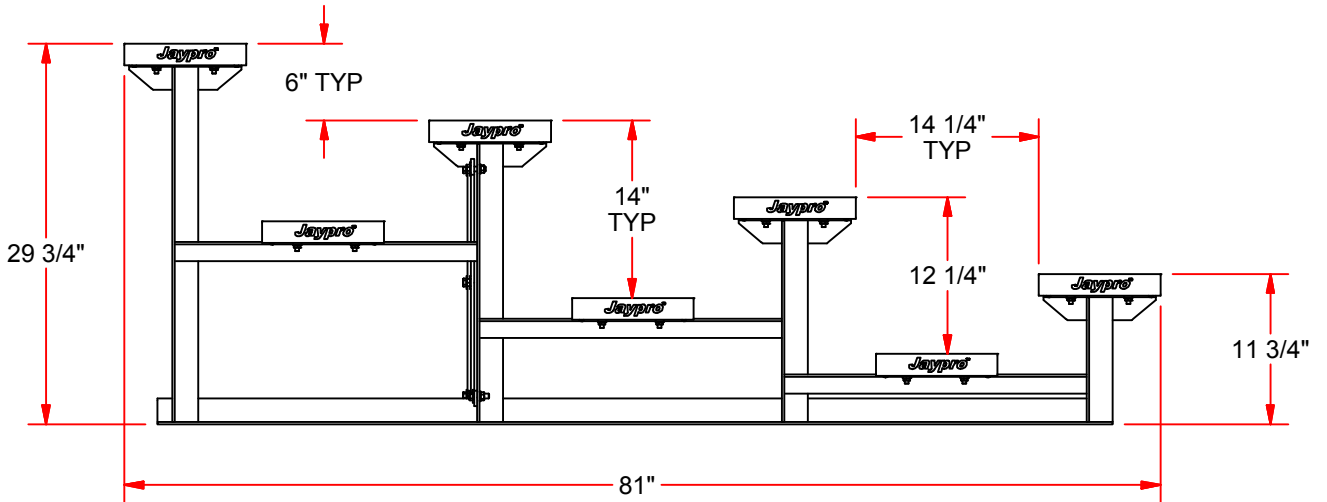

BLCH-427

27' ALUMINUM SEAT W/ GALVANIZED STEEL UNDERSTRUCTURE

FEATURES:

- * 27' SEAT PLANKS ARE 10" WIDE NON-SKID ALUMINUM
- * PLANKS ARE SUPPORTED BY A STRONG GALVANIZED STEEL UNDERSTRUCTURE

OPTIONS:

- * CUSTOM POWDER COATED COLORS

REV.	DESCRIPTION	DATE	BY
-	INITIAL RELEASE	1/11	MT

BLCH-427
27' ALUMINUM SEAT W/
GALVANIZED STEEL UNDERSTRUCTURE

COPYRIGHT 2006
JAYPRO SPORTS, LLC.
ALL RIGHTS RESERVED

THIS PRINT IS THE PROPERTY OF JAYPRO SPORTS, LLC.
AND MAY NOT BE REPRODUCED WITHOUT WRITTEN PERMISSION

DRAWING NAME / PART NUMBER: BLCH-427	
DRAWN BY: Moune T.	ISSUE DATE: 1/25/2011
CHK'D BY: WVB	CHK'D DATE: 1/25/2011
SHEET: 1 OF 1	REV. -