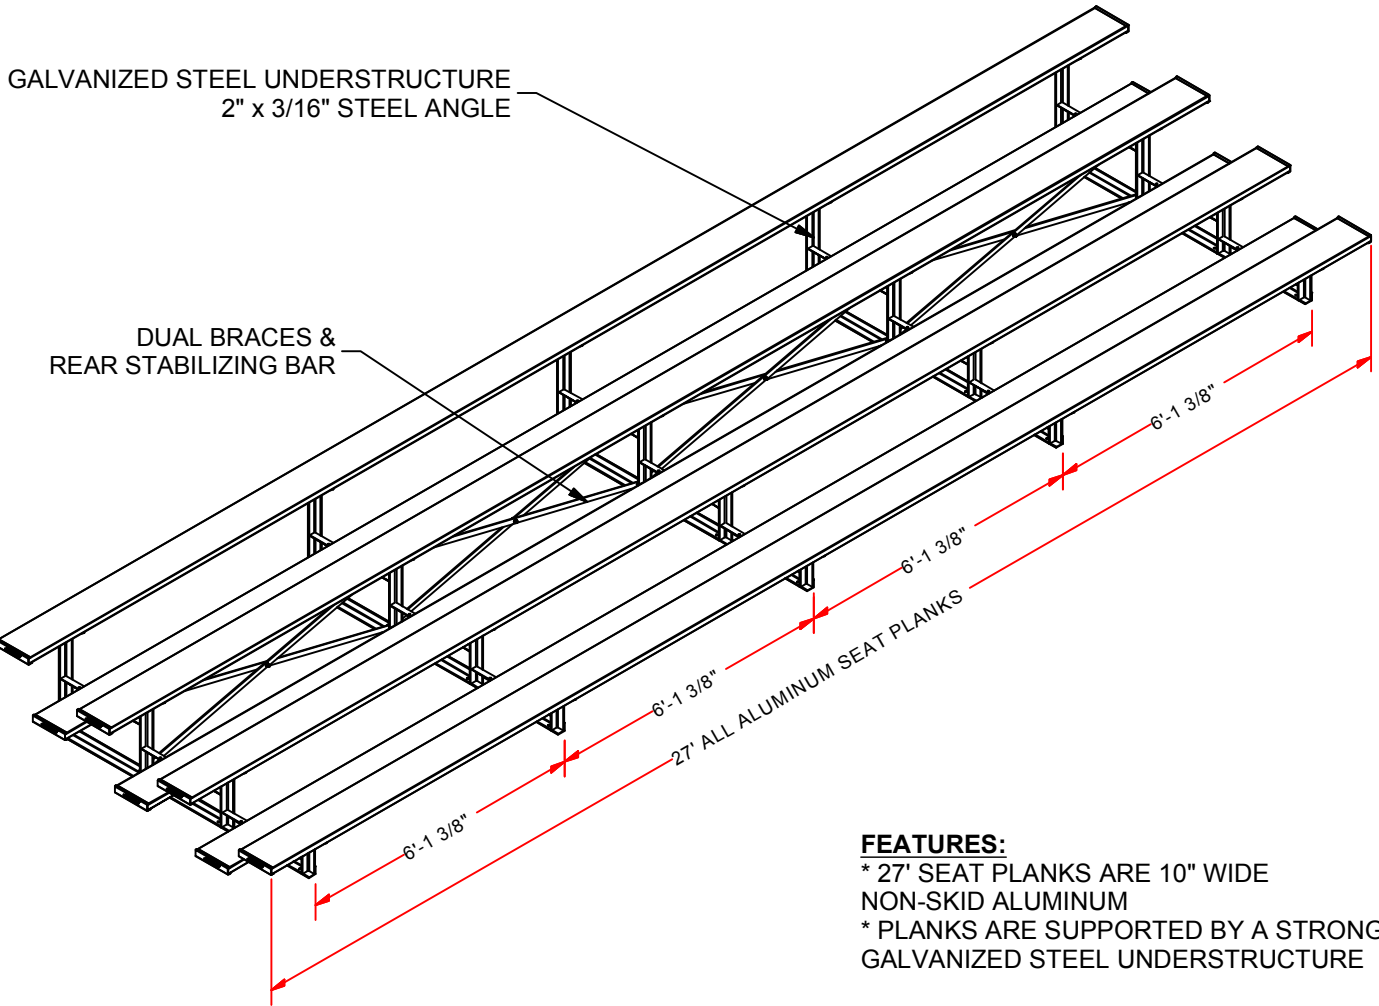

BLCH-427

27' ALUMINUM SEAT W/ GALVANIZED STEEL UNDERSTRUCTURE

FEATURES:

- * 27' SEAT PLANKS ARE 10" WIDE NON-SKID ALUMINUM
- * PLANKS ARE SUPPORTED BY A STRONG GALVANIZED STEEL UNDERSTRUCTURE

OPTIONS:

- * CUSTOM POWDER COATED COLORS

REV.	DESCRIPTION	DATE	BY
-	INITIAL RELEASE	1/11	MT

BLCH-427
27' ALUMINUM SEAT W/
GALVANIZED STEEL UNDERSTRUCTURE

COPYRIGHT 2006
JAYPRO SPORTS, LLC.
ALL RIGHTS RESERVED

THIS PRINT IS THE PROPERTY OF JAYPRO SPORTS, LLC.
AND MAY NOT BE REPRODUCED WITHOUT WRITTEN PERMISSION