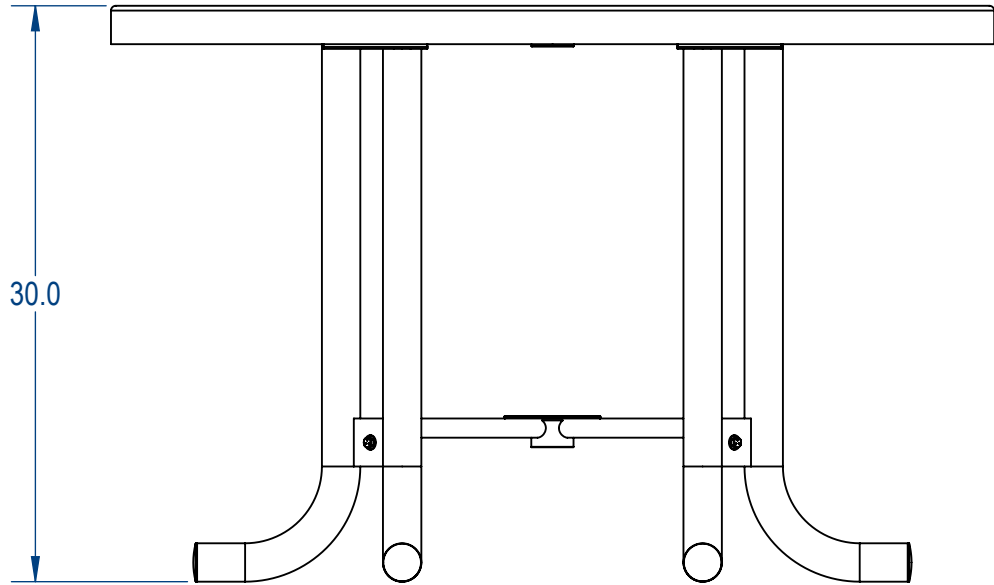

Ø 46.0

TERRA BOUND
SOLUTIONS™

	NAME	DATE	TITLE: <h2 style="text-align: center;">Round Table</h2> <h3 style="text-align: center;">Perforated Metal Version</h3>		
DRAWN	GM	8/1/2017			
SALES APPR.					
CLIENT APPR.					
MFG APPR.					
Q.A.					
Design By -			SIZE	DWG. NO.	REV
			A	RT-003	
				WEIGHT:	SHEET 3 OF 3