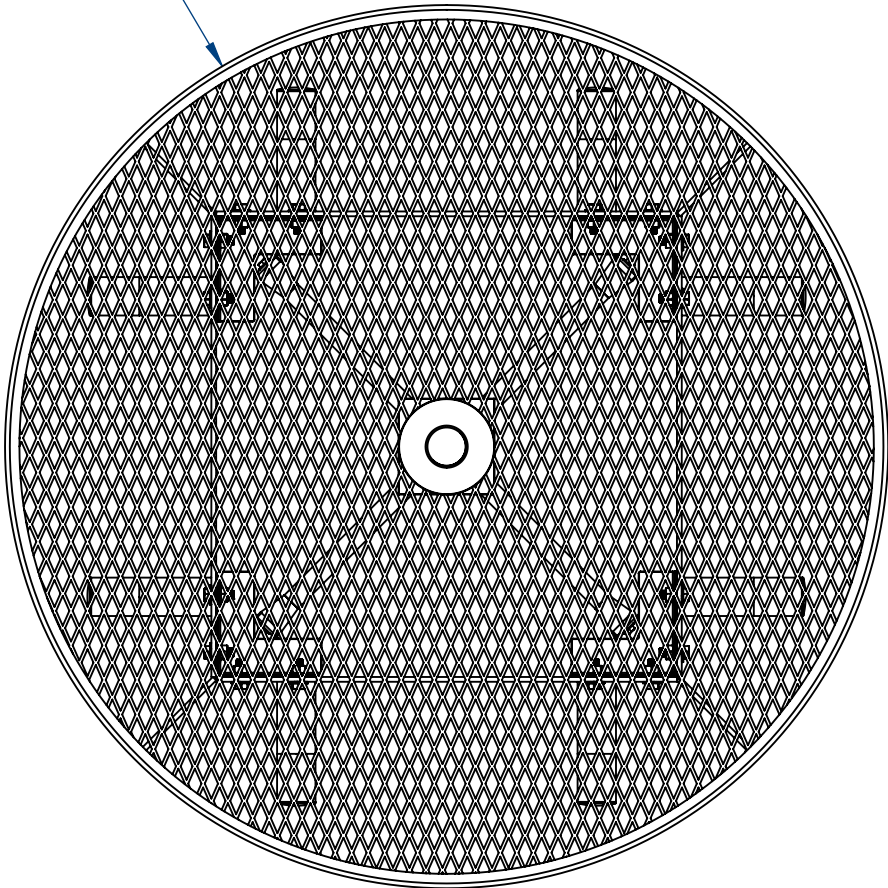

Ø 46.0

**TERRA BOUND**  
SOLUTIONS™

	NAME	DATE
DRAWN	GM	8/1/2017
SALES APPR.		
CLIENT APPR.		
MFG APPR.		
Q.A.		
Design By -		

TITLE: <b>Round Table</b> <b>Expanded Metal Version</b>		
SIZE <b>A</b>	DWG. NO. <b>RT-002</b>	REV
WEIGHT:		SHEET 2 OF 3

5

4

3

2

1