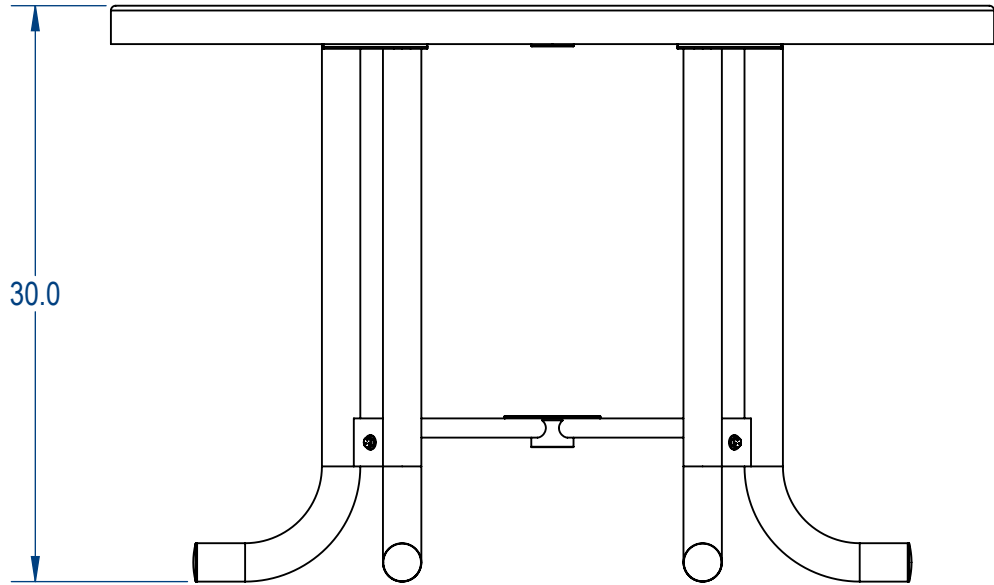

Ø 46.0

**TERRA BOUND**  
SOLUTIONS™

	NAME	DATE
DRAWN	GM	8/1/2017
SALES APPR.		
CLIENT APPR.		
MFG APPR.		
Q.A.		
Design By -		

TITLE: <b>Round Table</b> <b>Expanded Metal Version</b>		
SIZE <b>A</b>	DWG. NO. <b>RT-002</b>	REV
WEIGHT:		SHEET 2 OF 3