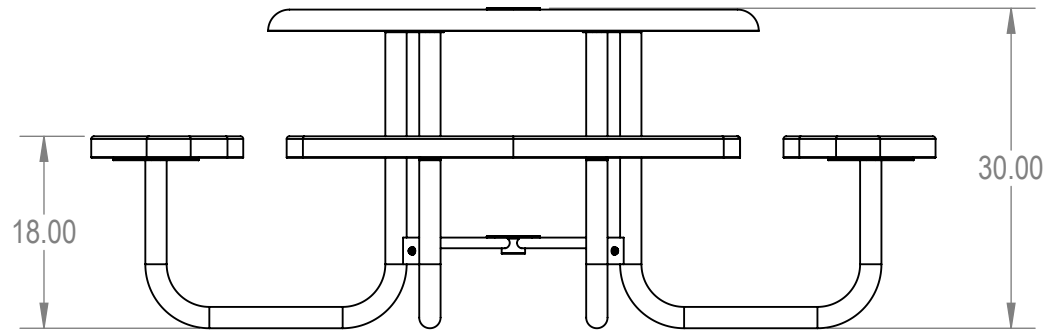

Model Numbers:
 TRS46-B-04-000 - Advantage Coating
 TRS46-D-04-000 - Industry Standard Coating

TERRA BOUND
 SOLUTIONS™

	NAME	DATE	TITLE:		
DRAWN	GM	1/3/2016	46" Solid Top Table Punched Steel Seat Version		
SALES APPR.					
CLIENT APPR.					
MFG APPR.					
Q.A.					
Design By -			SIZE	DWG. NO.	REV
			A		
			WEIGHT:		SHEET 3 OF 3