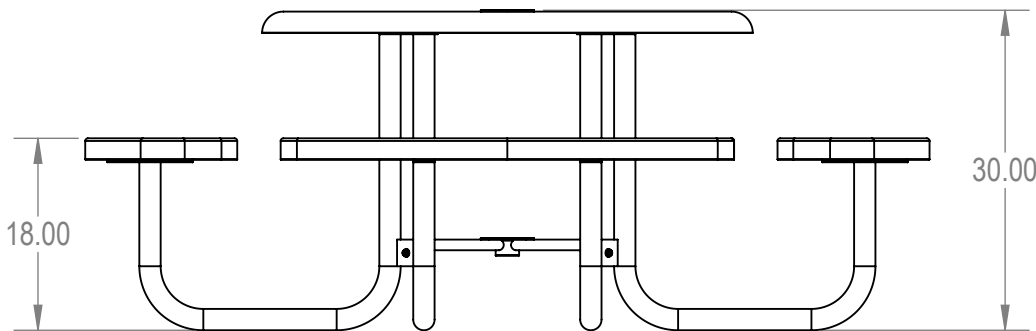

Model Numbers:
 TRS46-A-04-000 - Advantage Coating
 TRS46-C-04-000 - Industry Standard Coating

TERRA BOUND
 SOLUTIONS™

	NAME	DATE		
DRAWN	GM	1/3/2016	TITLE:	
SALES APPR.			46" Solid Top Table	
CLIENT APPR.			Expanded Metal Seat Version	
MFG APPR.			SIZE	DWG. NO.
Q.A.			A	
Design By -			WEIGHT:	REV
				1
			SHEET 2 OF 3	