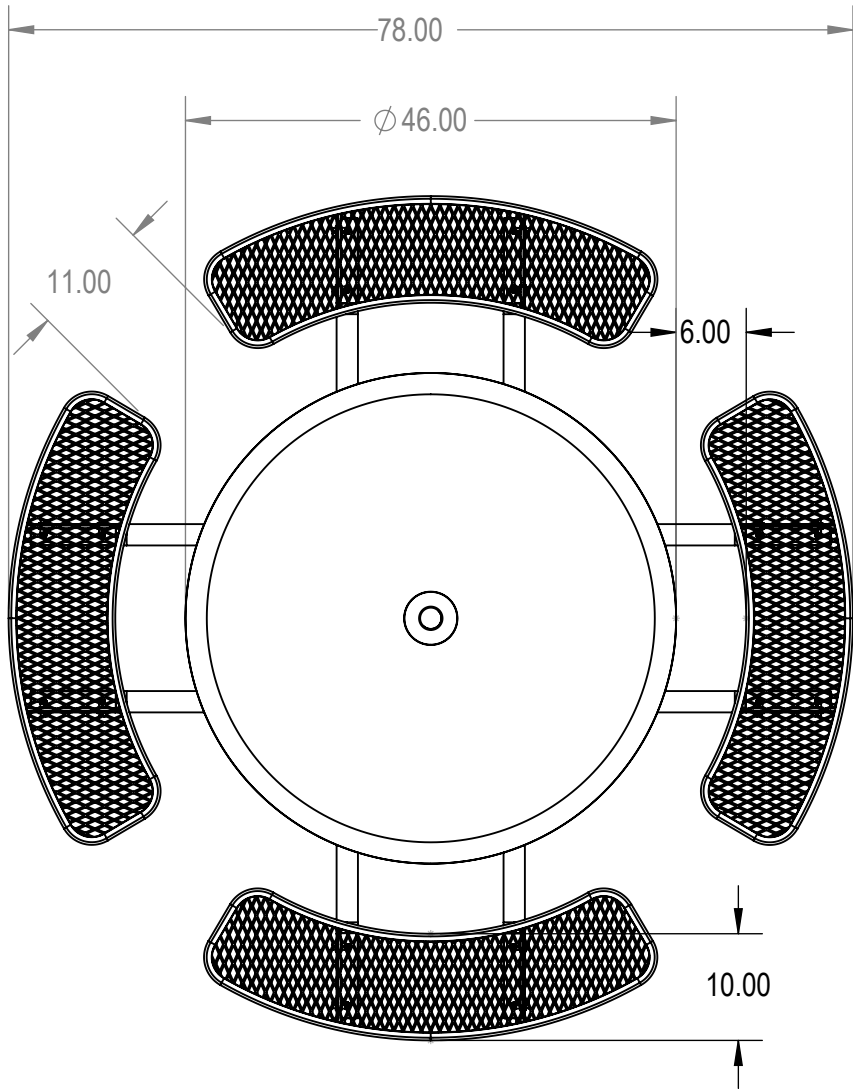

Model Numbers:
 TRS46-A-04-000 - Advantage Coating
 TRS46-C-04-000 - Industry Standard Coating

TERRA BOUND
 SOLUTIONS™

	NAME	DATE		
DRAWN	GM	1/3/2016	TITLE:	
SALES APPR.			46" Solid Top Table	
CLIENT APPR.			Expanded Metal Seat Version	
MFG APPR.			SIZE	DWG. NO.
Q.A.			A	
Design By -			WEIGHT:	REV
				1
			SHEET 2 OF 3	