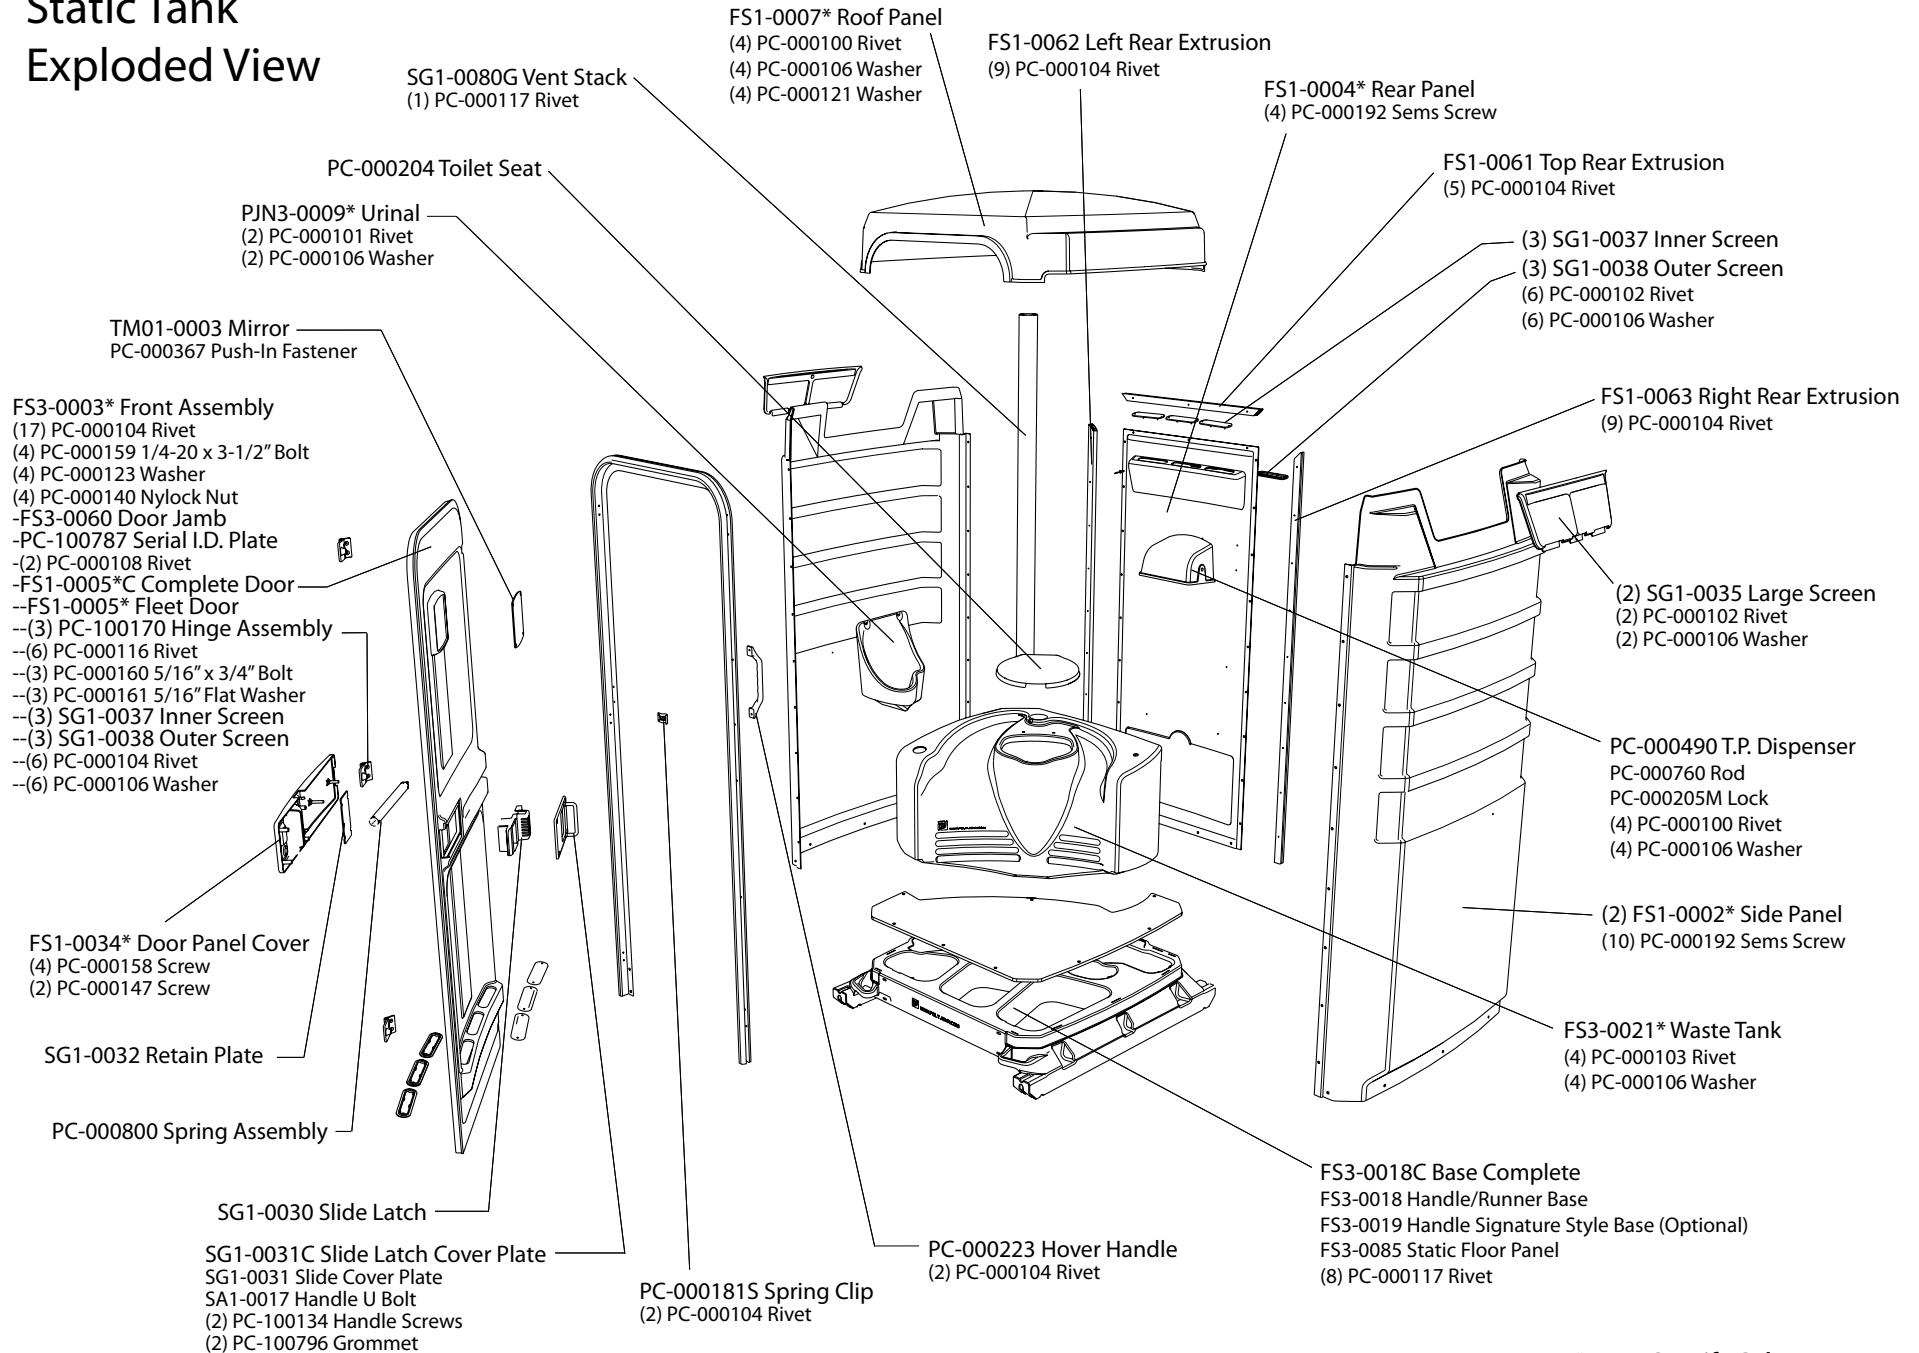

FS3-1000 Static Tank Exploded View

*** Must Specify Color**