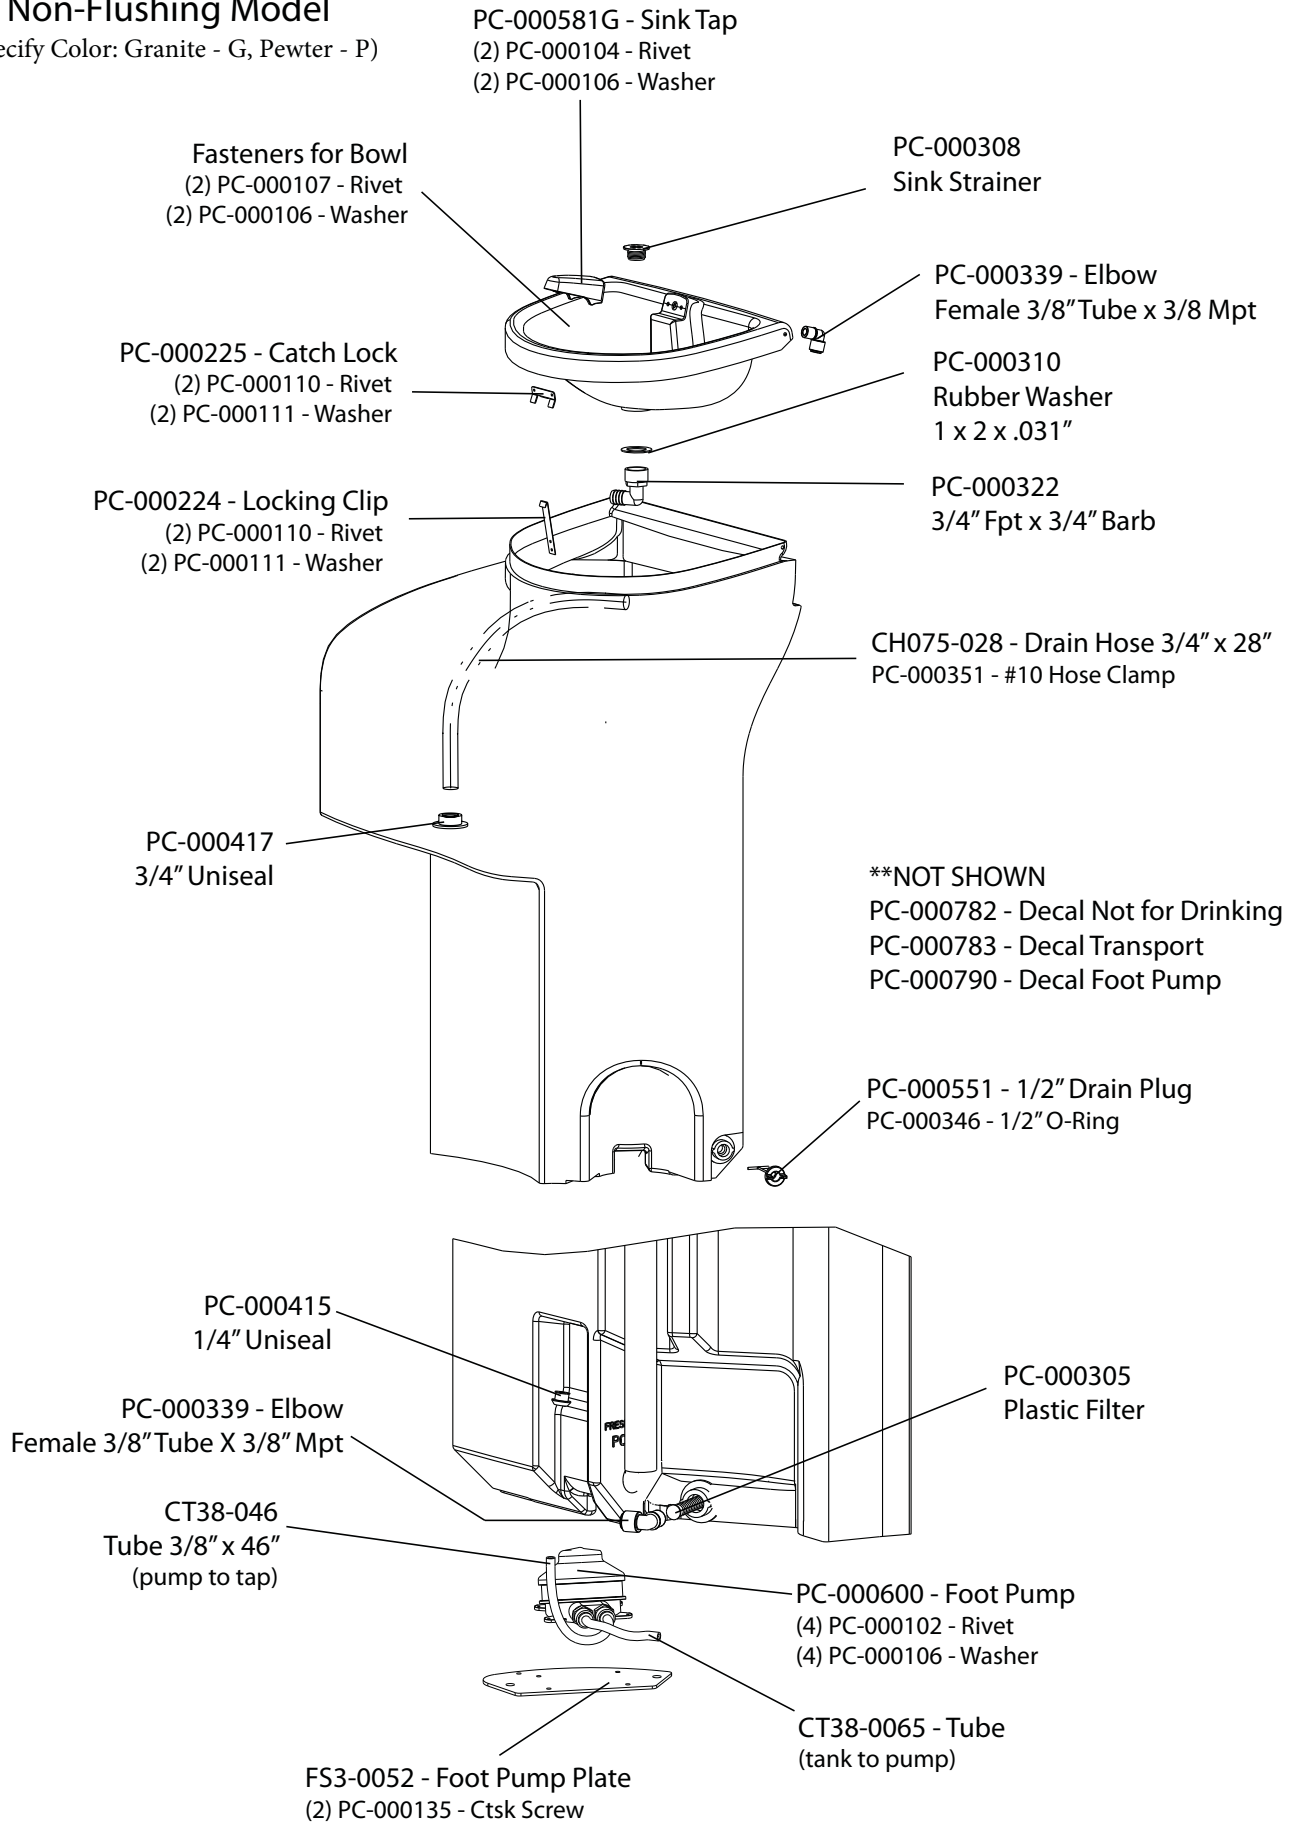

FS3-0026_ - Fleet Sink Non-Flushing Model

(Specify Color: Granite - G, Pewter - P)

FS3-0026_F - Fleet Sink Flushing Model

(Specify Color: Granite - G, Pewter - P)

****NOT SHOWN**
PC-000782 - Decal Not for Drinking
PC-000783 - Decal Transport
PC-000790 - Decal Foot Pump