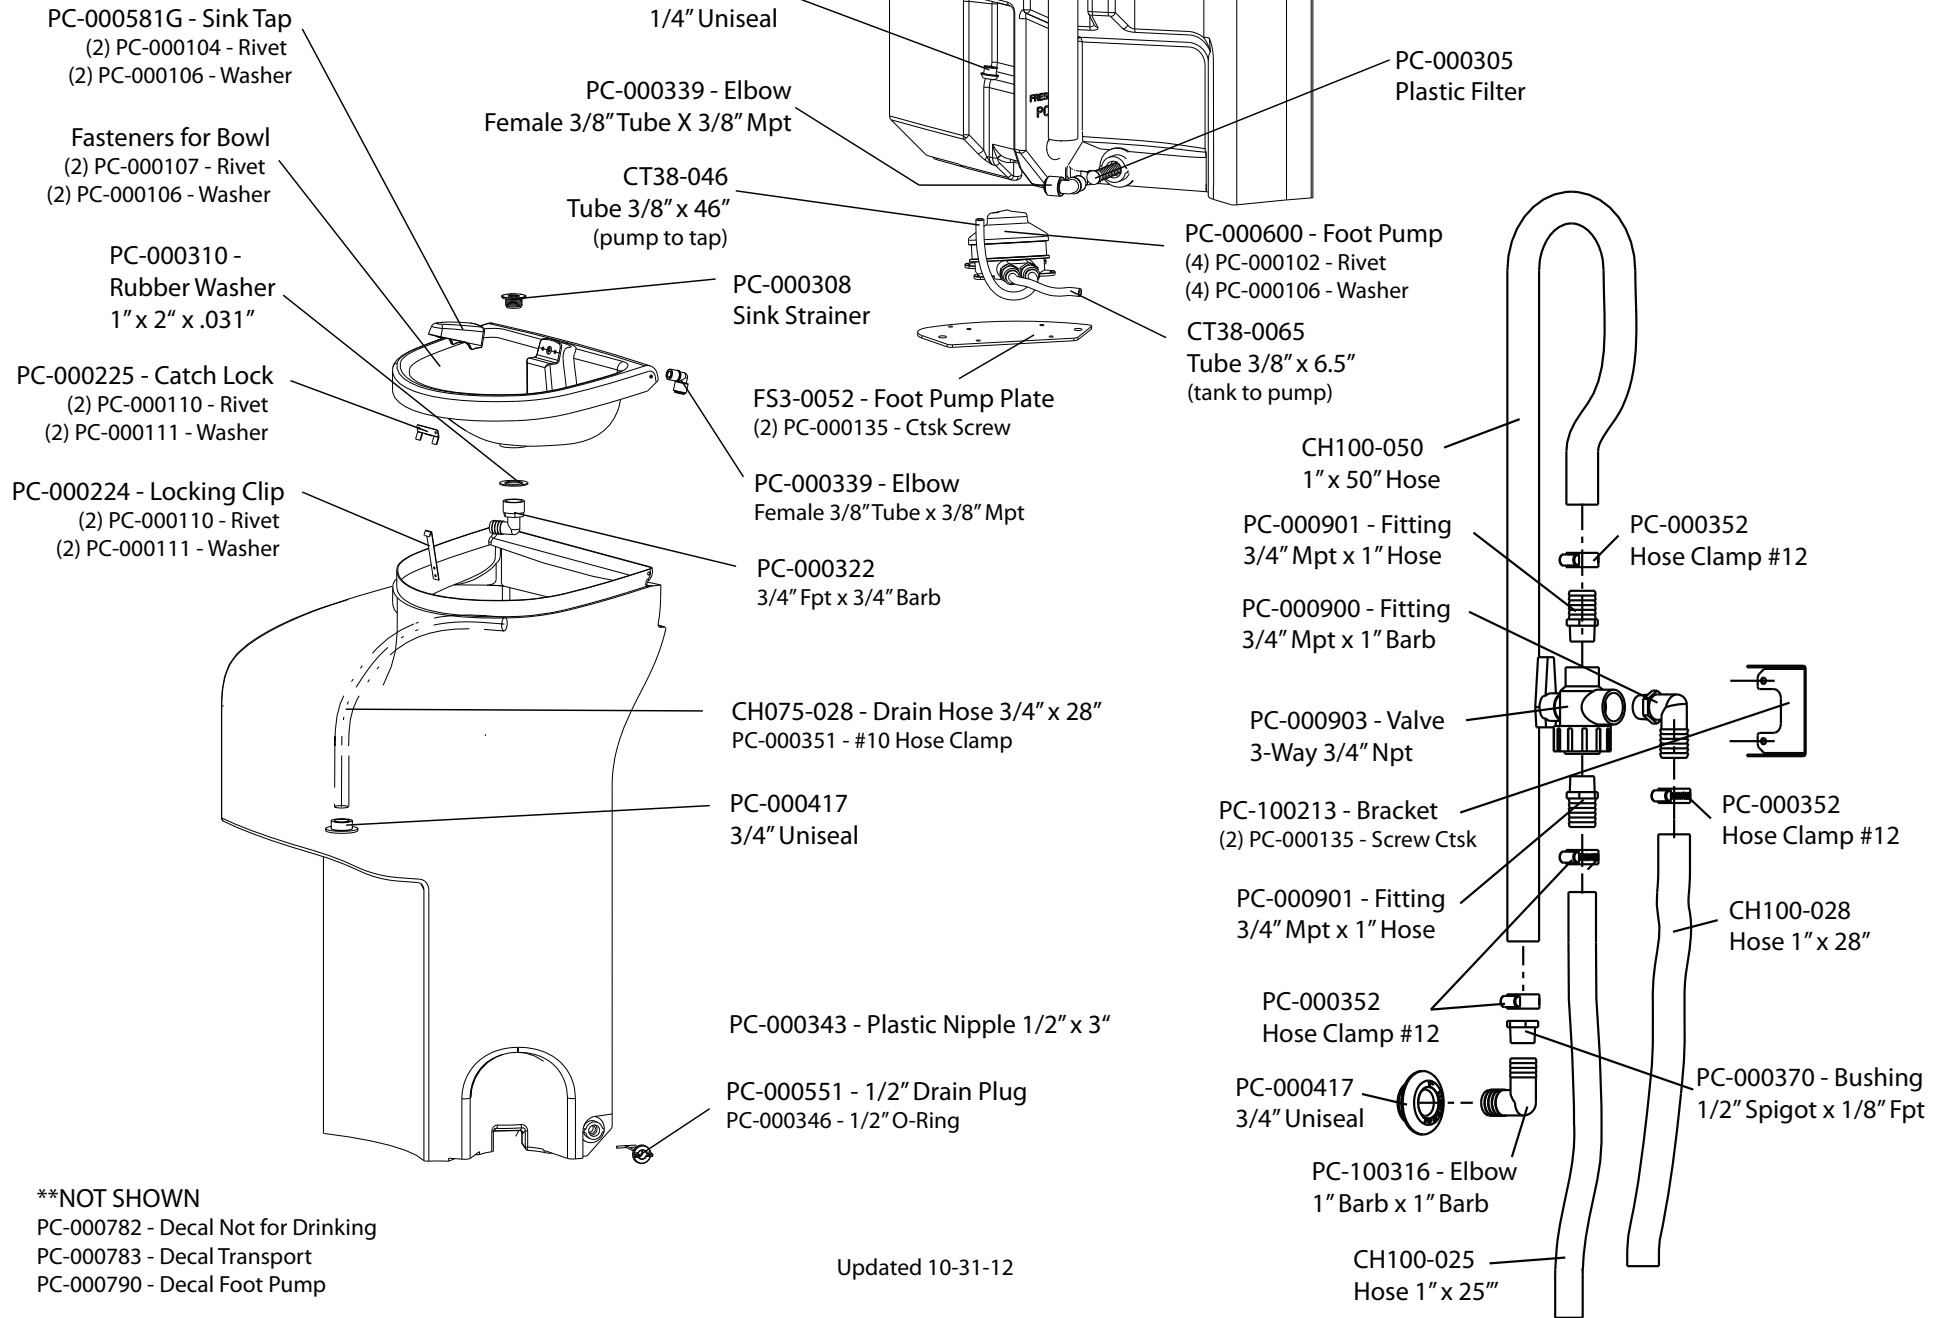

FS3-0026_ - Fleet Sink Non-Flushing Model

(Specify Color: Granite - G, Pewter - P)

FS3-0026_F - Fleet Sink Flushing Model

(Specify Color: Granite - G, Pewter - P)

****NOT SHOWN**
PC-000782 - Decal Not for Drinking
PC-000783 - Decal Transport
PC-000790 - Decal Foot Pump