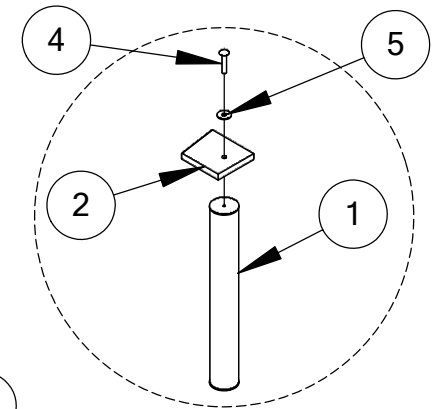

# SINGLE SAND/WATER BOWL

902-806-S

ITEM NO.	PART NUMBER	DESCRIPTION	QTY.
1	903-822	20-1/4" LEG	4
2	904-801	Flower for Sand & Water Bowl	1
3	435-801	Bubble for Sand & Water Bowl	1
4	116-600	1/2" x 2-1/2" Buttonhead Bolt	4
5	316-801	1/2" Flat Washer	4
6	226-602	3/8" Nylon Lock Nut	8
7	126-701	3/8" x 1-1/4" Buttonhead Bolt	8
8	316-601	3/8" Flat Washer	16
9	905-806	PVC Bushing 3/4"	1
10	905-807	PVC Cap 3/4"	1
11	905-808	Conduit Lock Nut 3/4"	1
12	905-809	Tip Toe Bath Washer	1

DETAIL A  
Typ 8 Pls

DETAIL B  
Typ Pls

DETAIL C