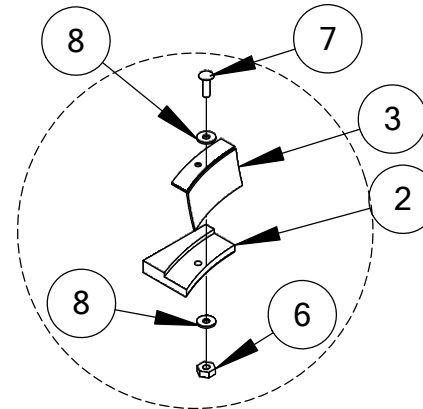

# SINGLE SAND/WATER BOWL

902-806-S

ITEM NO.	PART NUMBER	DESCRIPTION	QTY.
1	903-822	20-1/4" LEG	4
2	904-801	Flower for Sand & Water Bowl	1
3	435-801	Bubble for Sand & Water Bowl	1
4	116-600	1/2" x 2-1/2" Buttonhead Bolt	4
5	316-801	1/2" Flat Washer	4
6	226-602	3/8" Nylon Lock Nut	8
7	126-701	3/8" x 1-1/4" Buttonhead Bolt	8
8	316-601	3/8" Flat Washer	16
9	905-806	PVC Bushing 3/4"	1
10	905-807	PVC Cap 3/4"	1
11	905-808	Conduit Lock Nut 3/4"	1
12	905-809	Tip Toe Bath Washer	1

DETAIL A  
Typ 8 Pls

DETAIL B  
Typ Pls

DETAIL C