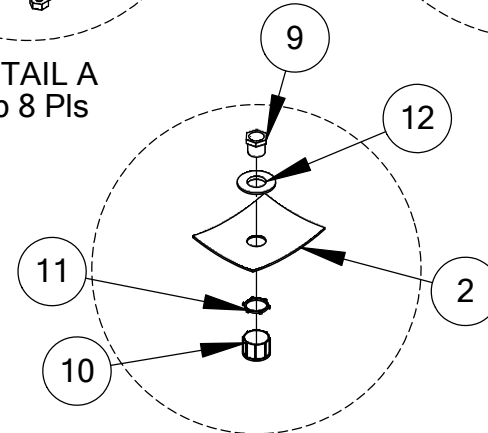

# SINGLE SAND/WATER BOWL

902-806-S

ITEM NO.	PART NUMBER	DESCRIPTION	QTY.
1	903-822	20-1/4" LEG	4
2	904-801	Flower for Sand & Water Bowl	1
3	435-801	Bubble for Sand & Water Bowl	1
4	116-600	1/2" x 2-1/2" Buttonhead Bolt	4
5	316-801	1/2" Flat Washer	4
6	226-602	3/8" Nylon Lock Nut	8
7	126-701	3/8" x 1-1/4" Buttonhead Bolt	8
8	316-601	3/8" Flat Washer	16
9	905-806	PVC Bushing 3/4"	1
10	905-807	PVC Cap 3/4"	1
11	905-808	Conduit Lock Nut 3/4"	1
12	905-809	Tip Toe Bath Washer	1

DETAIL A  
Typ 8 Pls

DETAIL B  
Typ Pls

DETAIL C